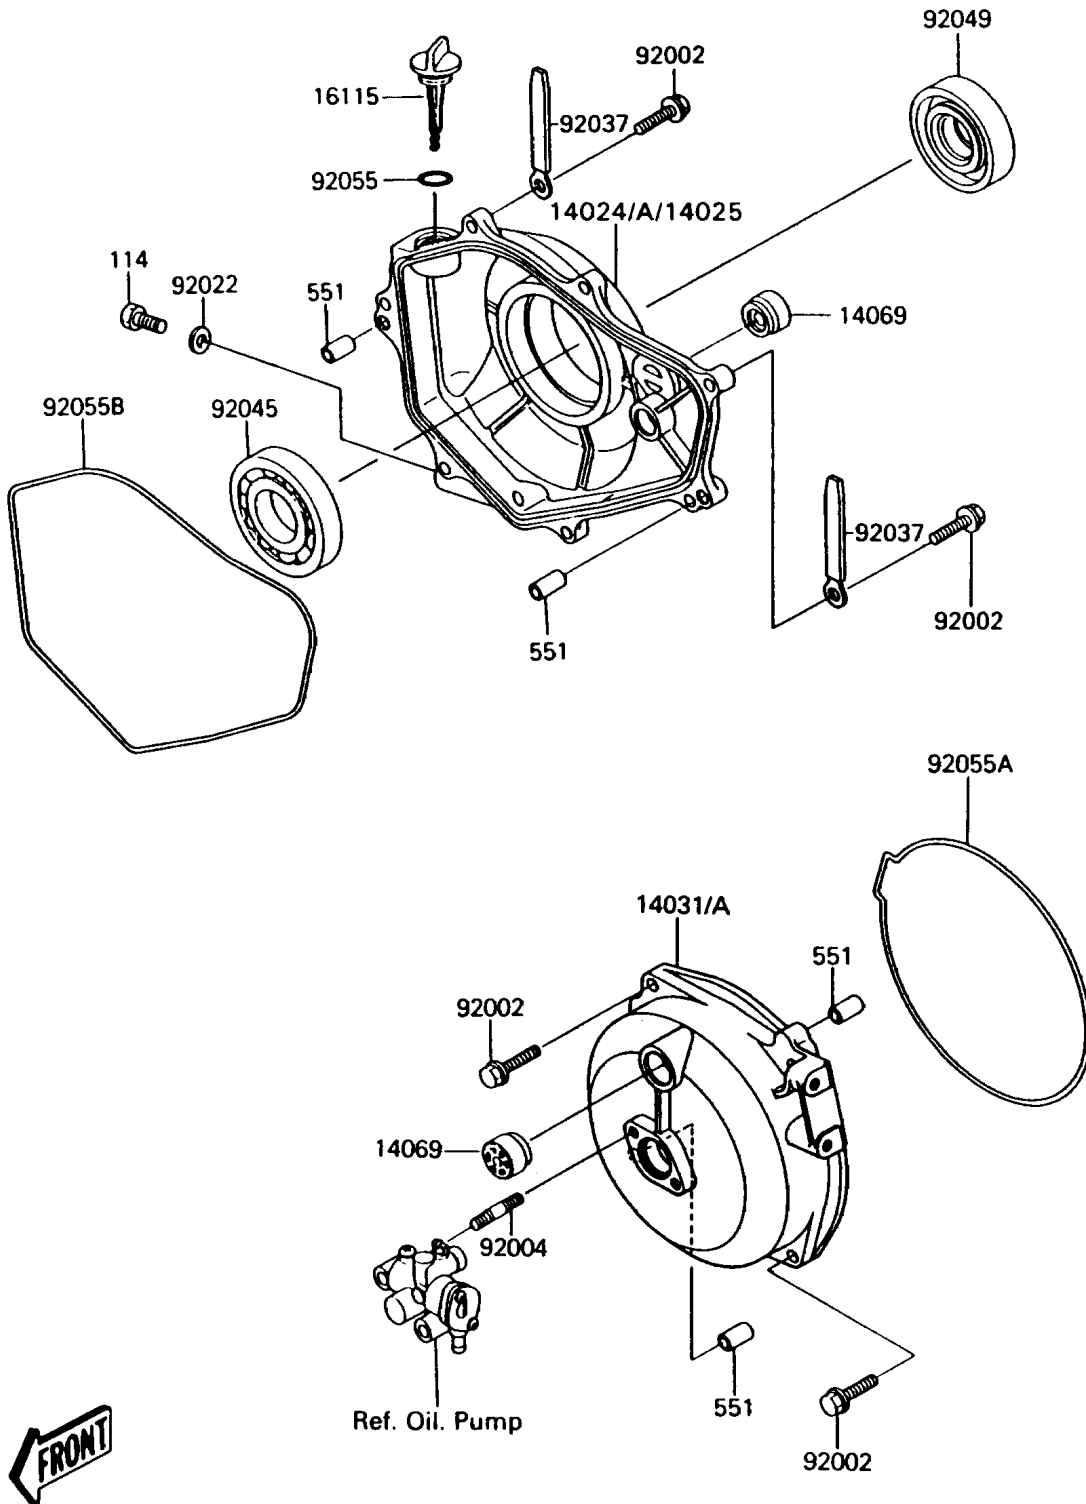

## 1987 JET SKI® 300 SX PARTS DIAGRAM

Engine Cover(s)

( E1431 )

## 1987 JET SKI® 300 SX PARTS LIST

Engine Cover(s)

ITEM NAME	PART NUMBER	QUANTITY
COVER,CLUTCH ONEWAY (Ref # 14025)	14025-3705	1
COVER-GENERATOR (Ref # 14031)	14031-3703	1
BREATHER (Ref # 14069)	14069-3702	1
CAP-OIL FILLER (Ref # 16115)	16115-3701	1
BOLT,6X25 (Ref # 92002)	92002-3714	1
STUD (Ref # 92004)	92004-3710	1
WASHER,8.2X16X1 (Ref # 92022)	92022-1086	1
CLAMP,L=100 (Ref # 92037)	92037-3736	1
BEARING-BALL,16005Z (Ref # 92045)	92045-1030	1
SEAL-OIL,DC254510 (Ref # 92049)	92049-3701	1
RING-O (Ref # 92055)	92055-012	1
RING-O,GENERATOR COVER (Ref # 92055A)	92055-3704	1
RING-O,ONEWAY COVER (Ref # 92055B)	92055-3705	1
BOLT-SMALL (Ref # 114)	114R0814	1
PIN-DOWEL (Ref # 551)	551R0812	1