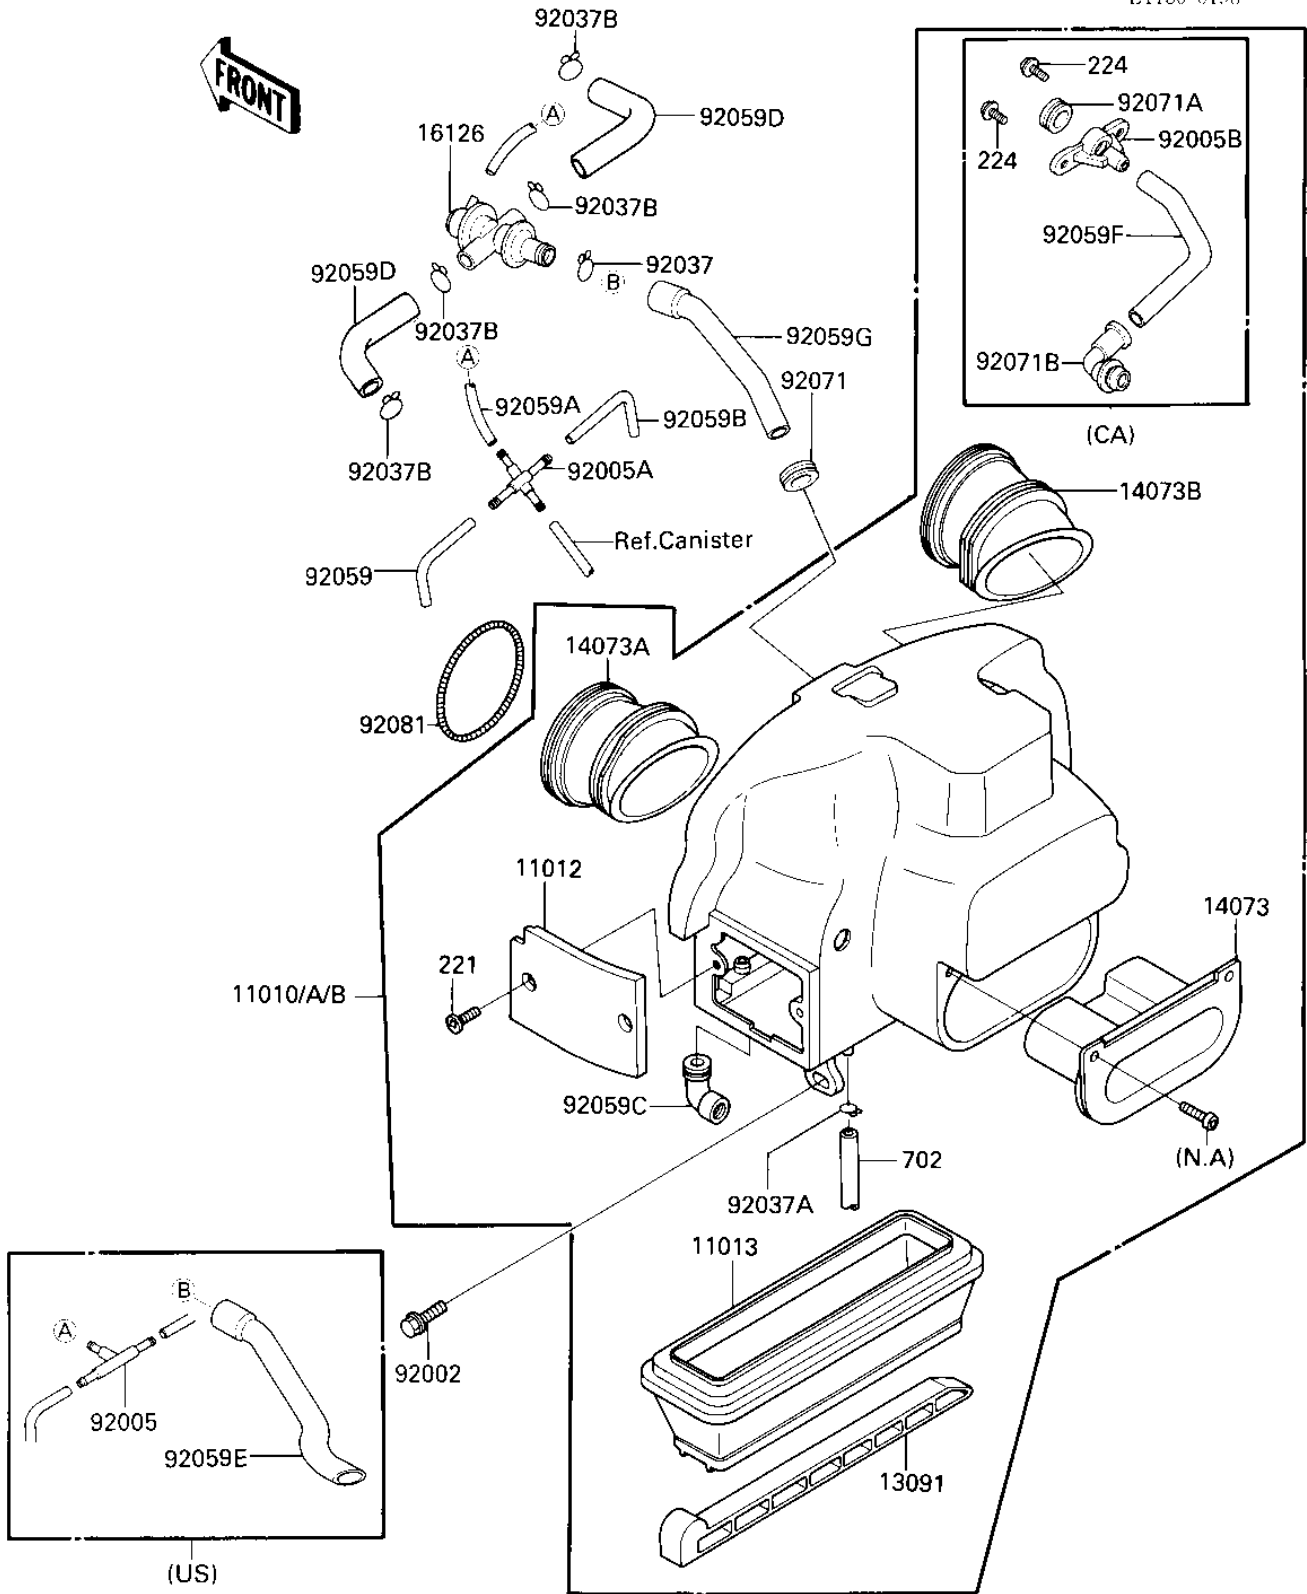

1986 NINJA® ZX™-9R PARTS DIAGRAM

AIR CLEANER

E1130-0198

1986 NINJA® ZX™-9R PARTS LIST

AIR CLEANER

ITEM NAME	PART NUMBER	QUANTITY
FILTER-ASSY-AIR (Ref # 11010)	11010-1212	1
FILTER-ASSY-AIR (Canada) (Ref # 11010A)	11010-1215	1
FILTER-ASSY-AIR (Ref # 11010B)	11010-1269	1
CAP,AIR FILTER (Ref # 11012)	11012-1373	1
ELEMENT-AIR FILTER (Ref # 11013)	11013-1112	1
HOLDER,ELEMENT (Ref # 13091)	13091-1277	1
DUCT,AIR INTAKE (Ref # 14073)	14073-1179	1
DUCT,#1,#3 (Ref # 14073A)	14073-1273	1
DUCT,#2,#4 (Ref # 14073B)	14073-1274	1
VALVE,AIR SWITCH (Ref # 16126)	16126-1144	1
BOLT,6X16 (Ref # 92002)	92001-1950	1
FITTING,TUBE (Ref # 92005)	92005-1017	1
FITTING,FUEL,X-TYPE (Ref # 92005A)	92005-1051	1
FITTING (Ref # 92005B)	92005-1139	1
CLAMP (Ref # 92037)	92037-1076	1
CLAMP,CHAIN OILER (Ref # 92037A)	92037-147	1
CLAMP,BREATHER TUBE (Ref # 92037B)	92037-213	1
TUBE,VACUUM,LONG (Ref # 92059)	92059-1162	2
TUBE,4X9X80 (Ref # 92059B)	92059-1365	1
TUBE,BREATHER (Ref # 92059C)	92059-1391	1
TUBE (Ref # 92059D)	92059-1629	1
TUBE (Ref # 92059E)	92059-1630	1
TUBE (Ref # 92059F)	92059-1640	1
TUBE (Ref # 92059G)	92059-1648	1
GROMMET,AIR FILTER (Ref # 92071)	92071-1042	2
GROMMET,AIR FILTER (Ref # 92071B)	92071-1133	1
SPRING,COIL,BLACK (Ref # 92081)	92081-1457	1
SCREW-CSK-CROS (Ref # 221)	221C0616	1
SCREW-PAN-WP-CROS (Ref # 224)	224C0614	1

1986 NINJA® ZX™-9R PARTS LIST

AIR CLEANER

ITEM NAME	PART NUMBER	QUANTITY
TUBE-RUBBER (Ref # 702)	702A07480	1