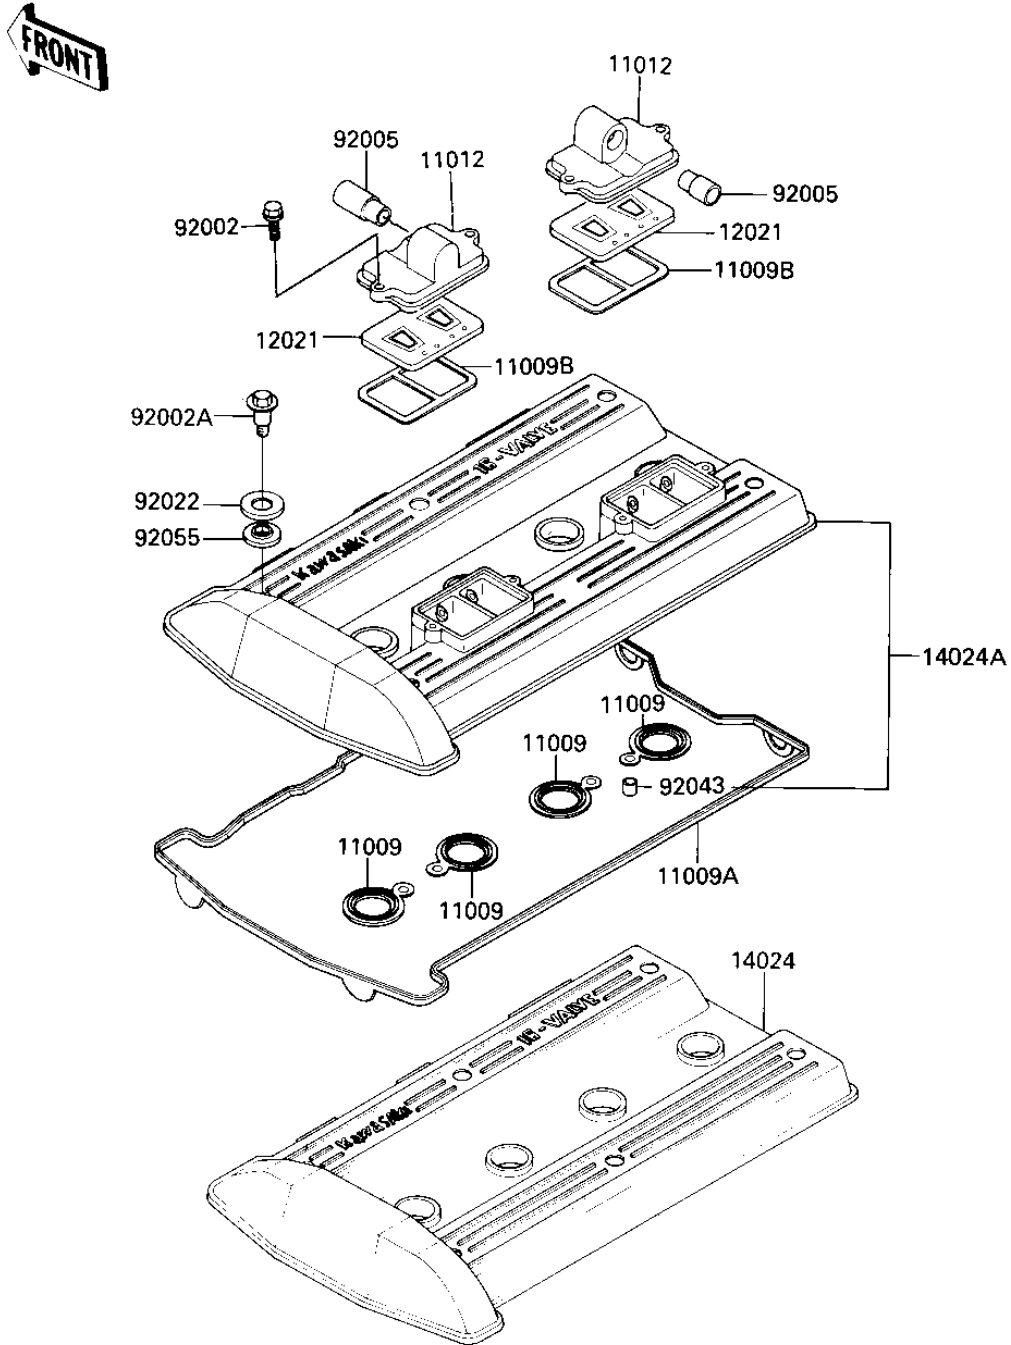

1986 NINJA® ZX™-9R PARTS DIAGRAM

CYLINDER HEAD COVER

E1112-0074

1986 NINJA® ZX™-9R PARTS LIST

CYLINDER HEAD COVER

ITEM NAME	PART NUMBER	QUANTITY
GASKET (Ref # 11009)	11009-1377	1
GASKET,CYLINDER HEAD (Ref # 11009A)	11009-1378	1
GASKET,REED VALVE (Ref # 11009B)	11009-1905	1
CAP,REED VALVE (Ref # 11012)	11012-1481	1
VALVE-ASSY-REED (Ref # 12021)	12021-1053	1
COVER,CYLINDER HEAD (Canada) (Ref # 14024)	14024-1082	1
COVER,CYLINDER HEAD (Ref # 14024A)	14024-1138	1
BOLT,6X22 (Ref # 92002)	92002-1068	1
BOLT (Ref # 92002A)	92150-1447	1
FITTING, REED VALVE (Ref # 92005)	92005-1006	1
WASHER,HEAD COVER BOL (Ref # 92022)	92022-1487	1
PIN,DOWEL,8X10 (Ref # 92043)	92043-1302	1
RING-O,HEAD COVER BOL (Ref # 92055)	92055-1225	1