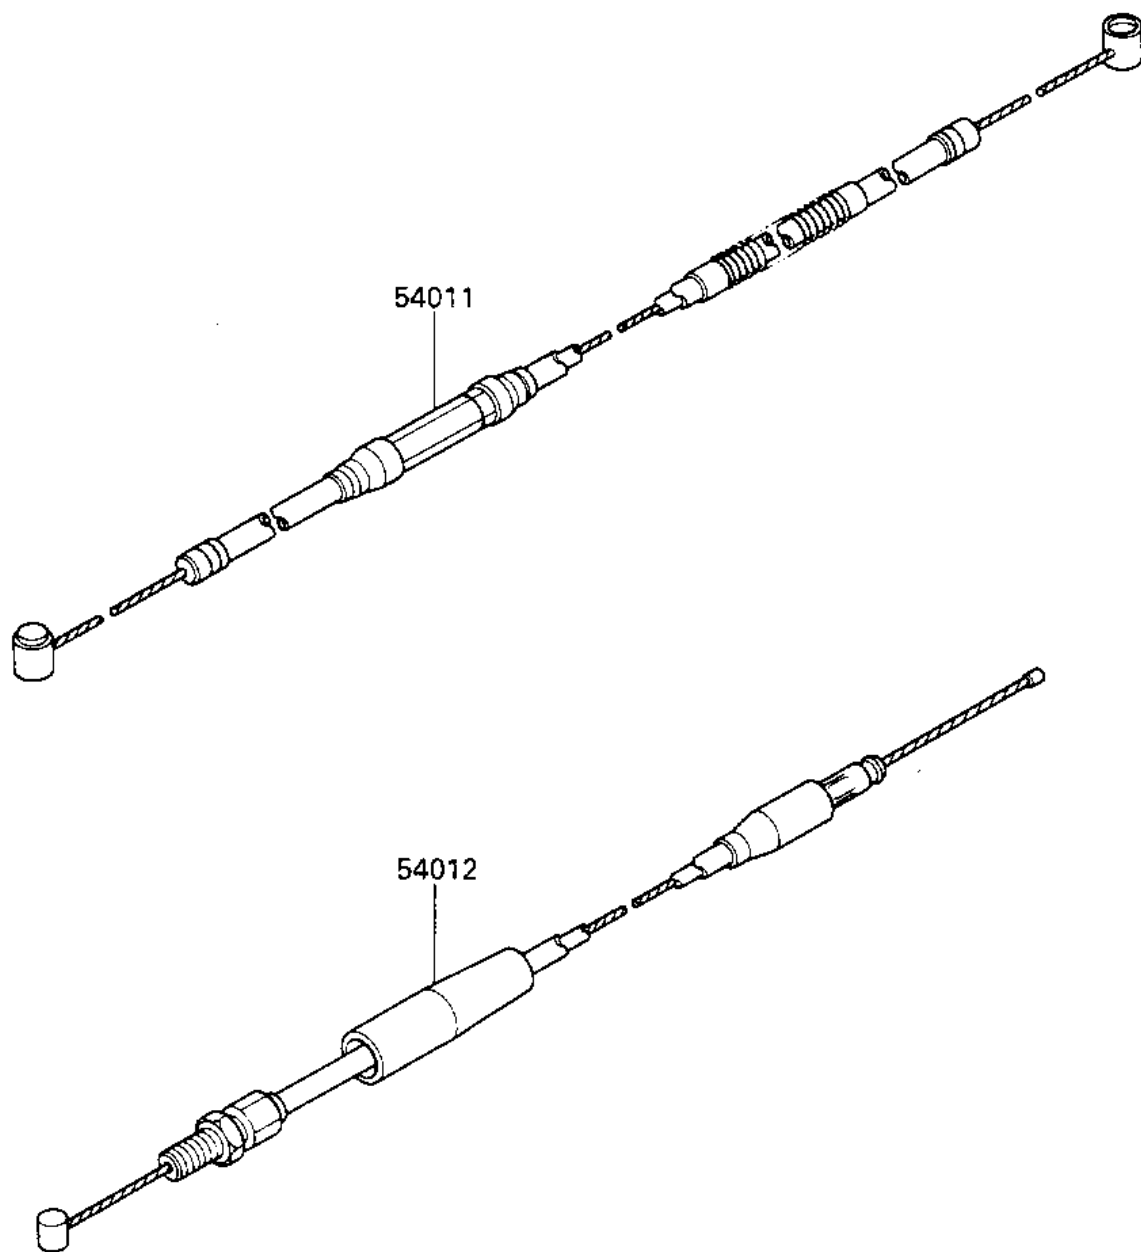

1986 KX™500 PARTS DIAGRAM

CABLES

F2540-0250

1986 KX™500 PARTS LIST

CABLES

ITEM NAME	PART NUMBER	QUANTITY
CABLE-CLUTCH (Ref # 54011)	54011-1233	1
CABLE-THROTTLE (Ref # 54012)	54012-1309	1