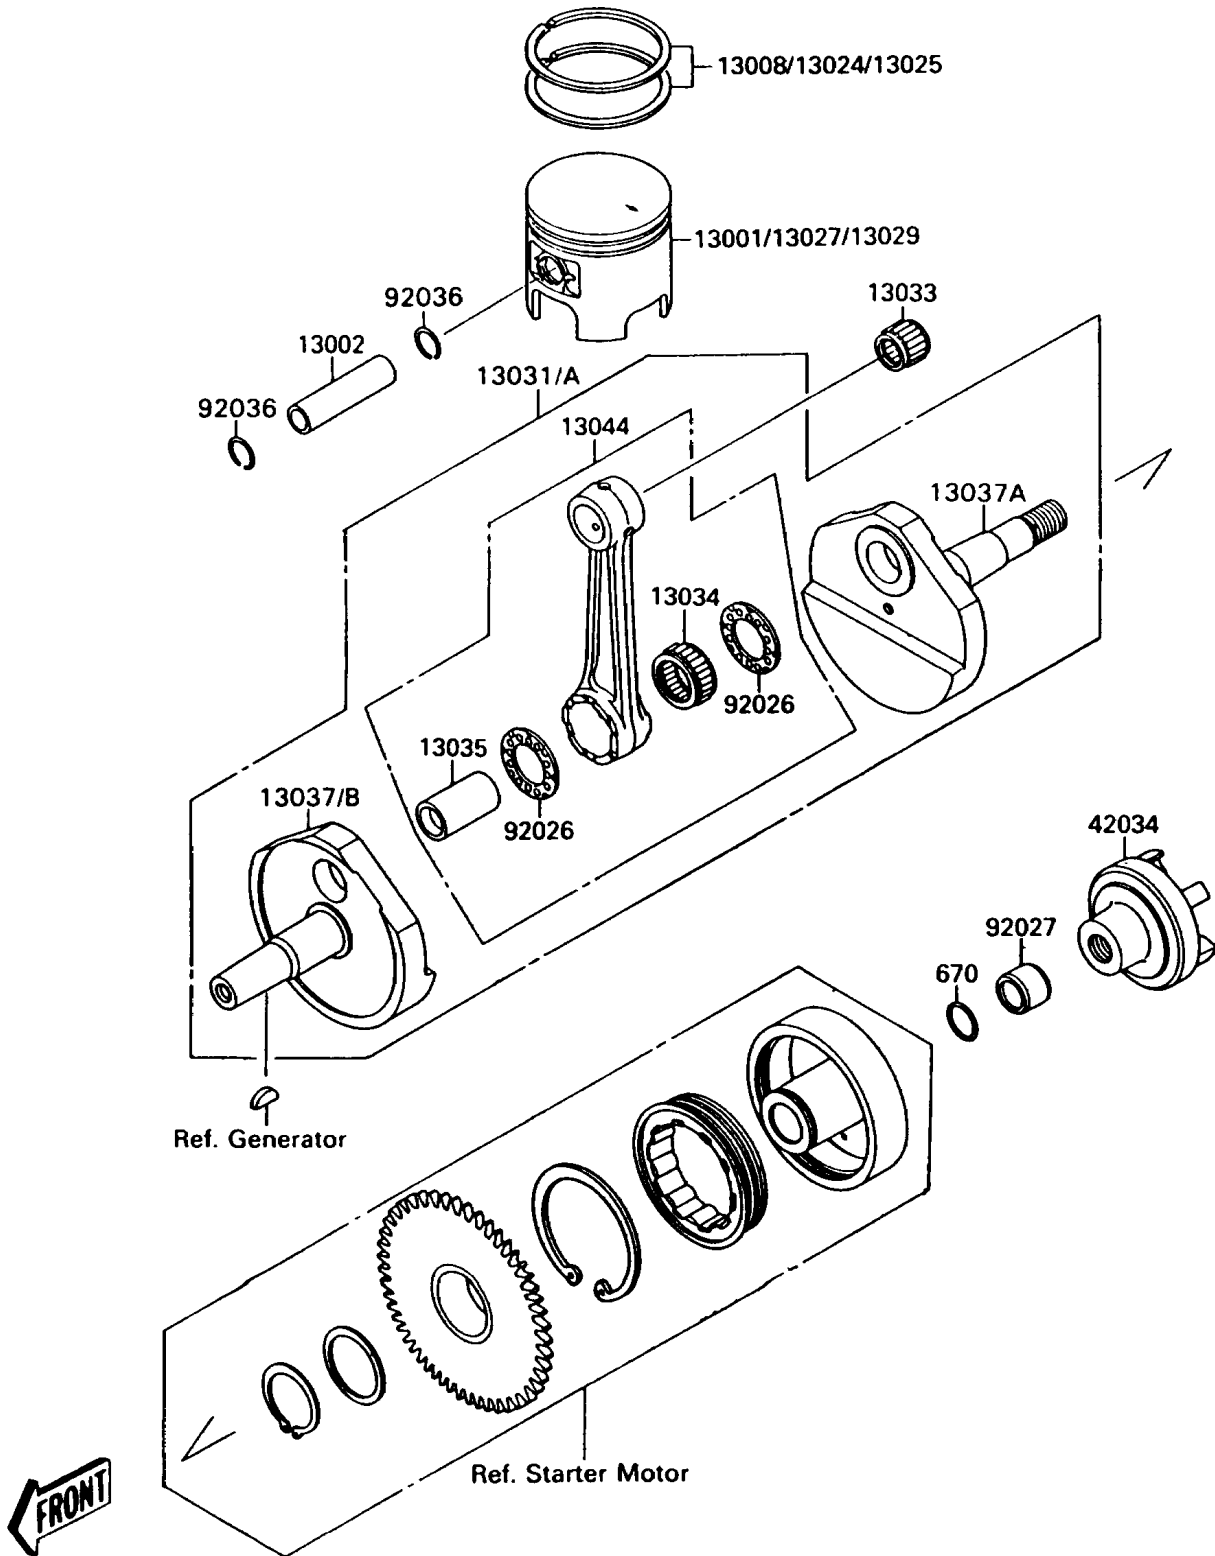

1987 JET SKI® 300 SX PARTS DIAGRAM

Crankshaft/Piston(s)

(E1320)

1987 JET SKI® 300 SX PARTS LIST

Crankshaft/Piston(s)

ITEM NAME	PART NUMBER	QUANTITY
PISTON-ENGINE (Ref # 13001)	13001-3714	1
PIN-PISTON (Ref # 13002)	13002-017	1
RING-SET-PISTON,STD (Ref # 13008)	13008-3701	1
RING-SET-PISTON LL,O/S 1.00 (Ref # 13024)	13024-5029	1
RING-SET-PISTON L,O/S 0.50 (Ref # 13025)	13025-5030	1
PISTON-ENGINE LL,O/S 1.00 (Ref # 13027)	13027-3703	1
PISTON-ENGINE L,O/S 0.50 (Ref # 13029)	13029-3703	1
CRANKSHAFT-COMP (Ref # 13031)	13031-3703	1
BEARING-NEEDLE,KBK18X22X23.8X (Ref # 13033)	13033-1010	1
BEARING-NEEDLE,PK2432198X4N (Ref # 13034)	13034-049	1
PIN-CRANK (Ref # 13035)	13035-3701	1
CRANKSHAFT,FR (Ref # 13037)	13037-3701	1
CRANKSHAFT,RR (Ref # 13037A)	13037-3706	1
SET-CONNECTING ROD (Ref # 13044)	13044-5055	1
COUPLING (Ref # 42034)	42034-3705	1
SPACER (Ref # 92026)	92026-3701	1
COLLAR,19X25X24 (Ref # 92027)	92027-3701	1
RING-SNAP,PISTON PIN (Ref # 92036)	92036-015	1
O RING,14MM (Ref # 670)	670B2014	1