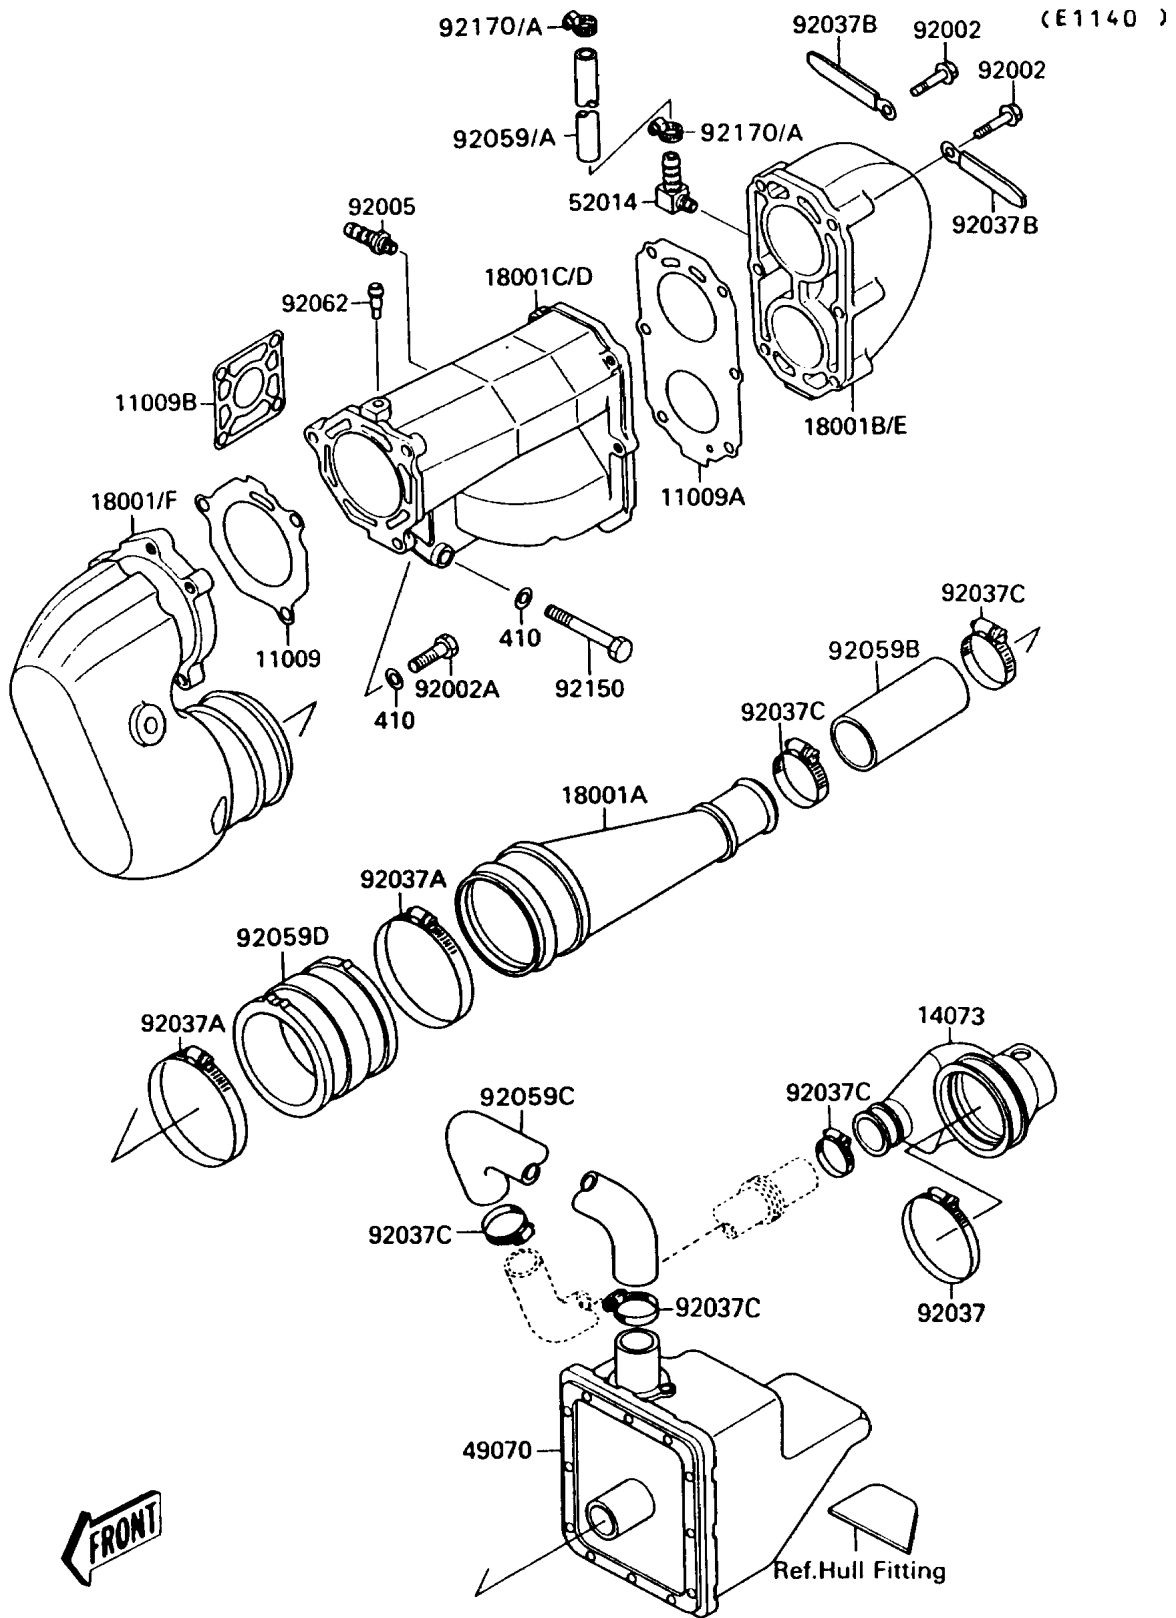

1987 JET SKI® 300 SX PARTS DIAGRAM

Muffler(s)

1987 JET SKI® 300 SX PARTS LIST

Muffler(s)

ITEM NAME	PART NUMBER	QUANTITY
GASKET,MUFFLER (Ref # 11009)	11009-3708	1
GASKET,MUFFLER (Ref # 11009A)	11009-3744	1
GASKET,MUFFLER MANIFOLD (Ref # 11009B)	11009-3750	1
DUCT (Ref # 14073)	14073-3703	1
MUFFLER,TUNED (Ref # 18001)	18001-3709	1
MUFFLER,BODY (Ref # 18001A)	18001-3710	1
MUFFLER,TUNED (Ref # 18001B)	18001-3717	1
MUFFLER,MANIFOLD (Ref # 18001C)	18001-3723	1
MUFFLER-COMP,WATER BOX (Ref # 49070)	49070-3701	1
ELBOW (Ref # 52014)	52014-3002	1
BOLT,6X45 (Ref # 92002)	92002-3717	1
BOLT,8X35 (Ref # 92002A)	92002-3740	1
FITTING,HOSE (Ref # 92005)	92005-3001	1
CLAMP (Ref # 92037)	92037-3706	1
CLAMP,MAX120.7MM (Ref # 92037A)	92037-3733	1
CLAMP,L=100 (Ref # 92037B)	92037-3736	1
CLAMP (Ref # 92037C)	92037-506	1
TUBE,9X190 (Ref # 92059)	92059-3021	1
TUBE,37X44X115 (Ref # 92059B)	92059-3740	1
TUBE (Ref # 92059C)	92059-3741	1
TUBE,MUFFLER CONNECTING (Ref # 92059D)	92059-3768	1
NOZZLE (Ref # 92062)	92062-3705	1
BOLT,8X70 (Ref # 92150)	92150-3725	1
CLAMP (Ref # 92170)	92170-3718	1
WASHER-PLAIN-SMALL,8MM (Ref # 410)	410S0800	1