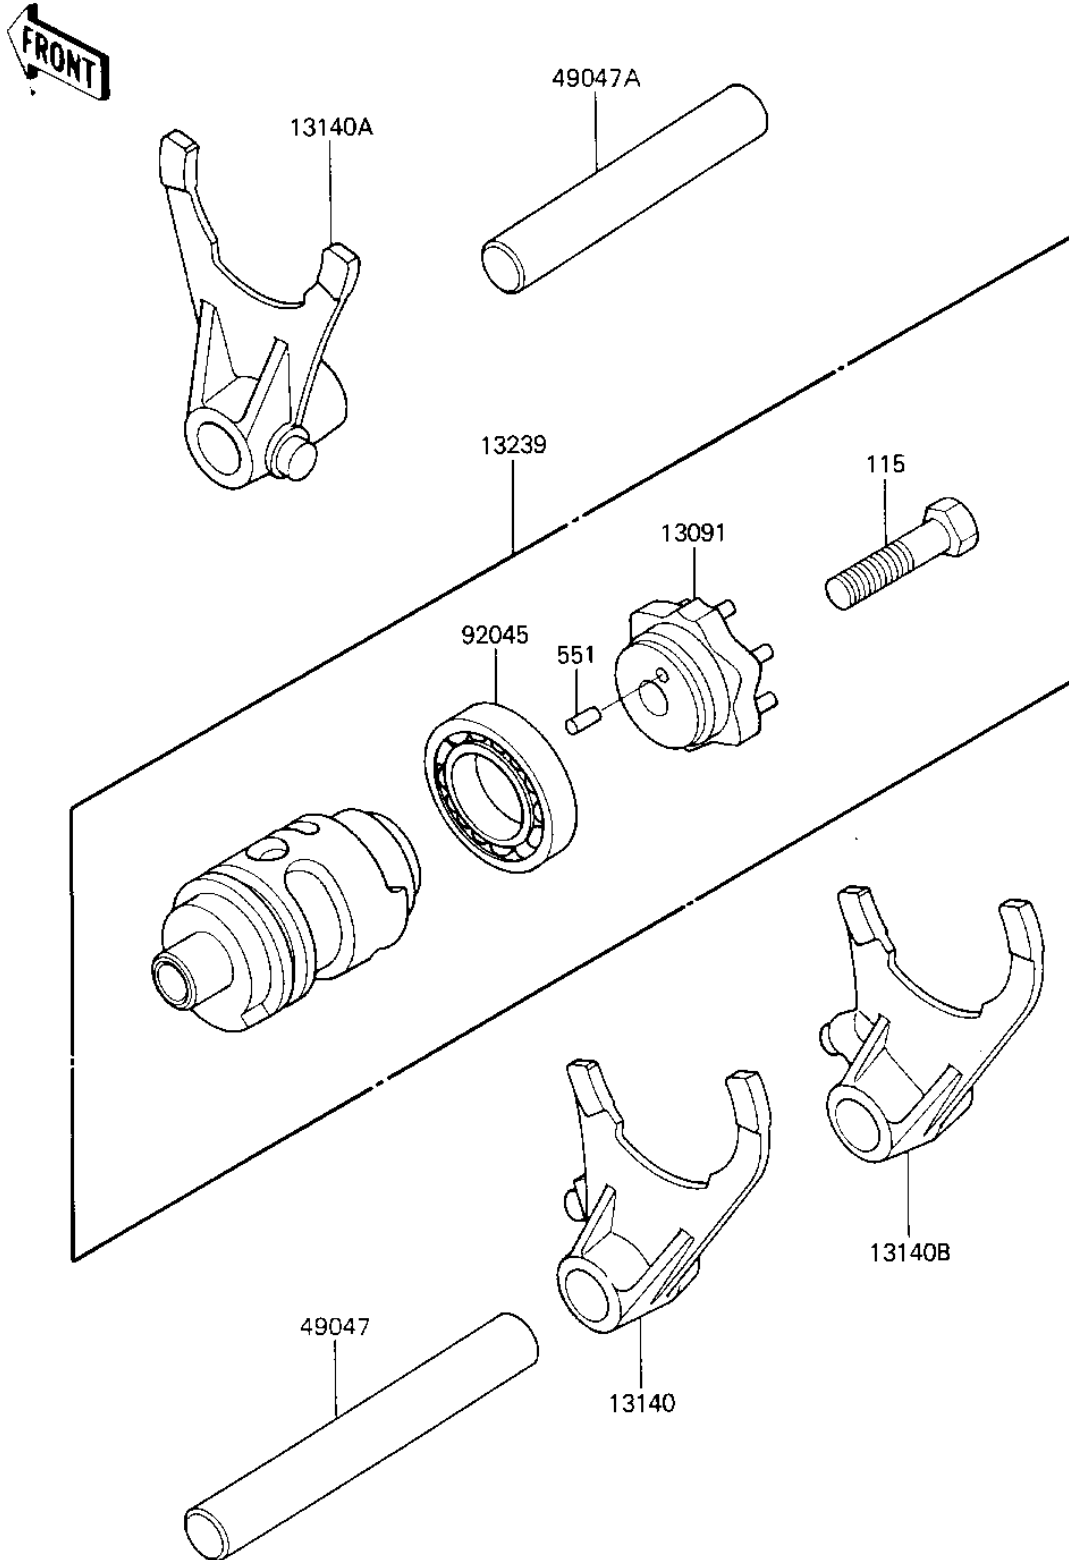

1986 KX™500 PARTS DIAGRAM

GEAT CHANGE DRUM & FORKS

E1362-0108

1986 KX™500 PARTS LIST

GEAT CHANGE DRUM & FORKS

ITEM NAME	PART NUMBER	QUANTITY
HOLDER, CHANGE DRUM (Ref # 13091)	13091-1364	1
FORK-SHIFT, 2ND & 3RD (Ref # 13140)	13140-1058	1
FORK-SHIFT, 4TH & TOP (Ref # 13140A)	13140-1059	1
FORK-SHIFT, LOW (Ref # 13140B)	13140-1142	1
DRUM-ASSY-CHANGE (Ref # 13239)	13209-014	2
ROD-SHIFT, 10x65 (Ref # 49047A)	49047-1011	1
BEARING-BALL,#6905 (Ref # 92045)	92045-036	1
BOLT-SMALL-UPSET (Ref # 115)	115G0825	1
PIN-DOWEL, 4x8 (Ref # 551)	551A0408	1