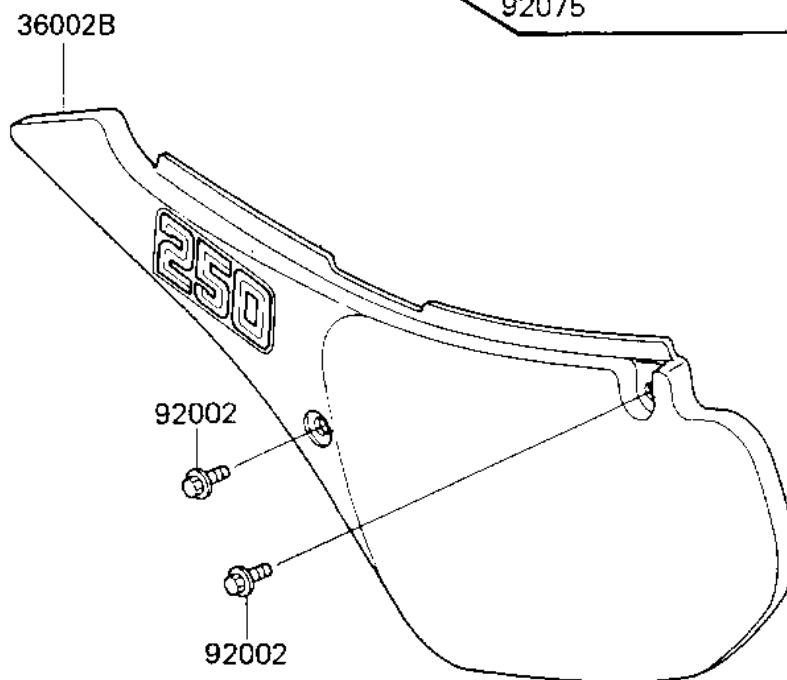

1986 KX™250 PARTS DIAGRAM

SIDE COVERS

F2611-0010

1986 KX™250 PARTS LIST

SIDE COVERS

ITEM NAME	PART NUMBER	QUANTITY
COVER-SIDE,LH,L.GREE (Ref # 36002B)	36002-5187-AC	1
COVER-SIDE,RH,L.GREE (Ref # 36002C)	36002-5188-AC	1
BOLT,6X14 (Ref # 92002)	92150-1340	1
DAMPER,SIDE COVER (Ref # 92075)	92075-1598	1