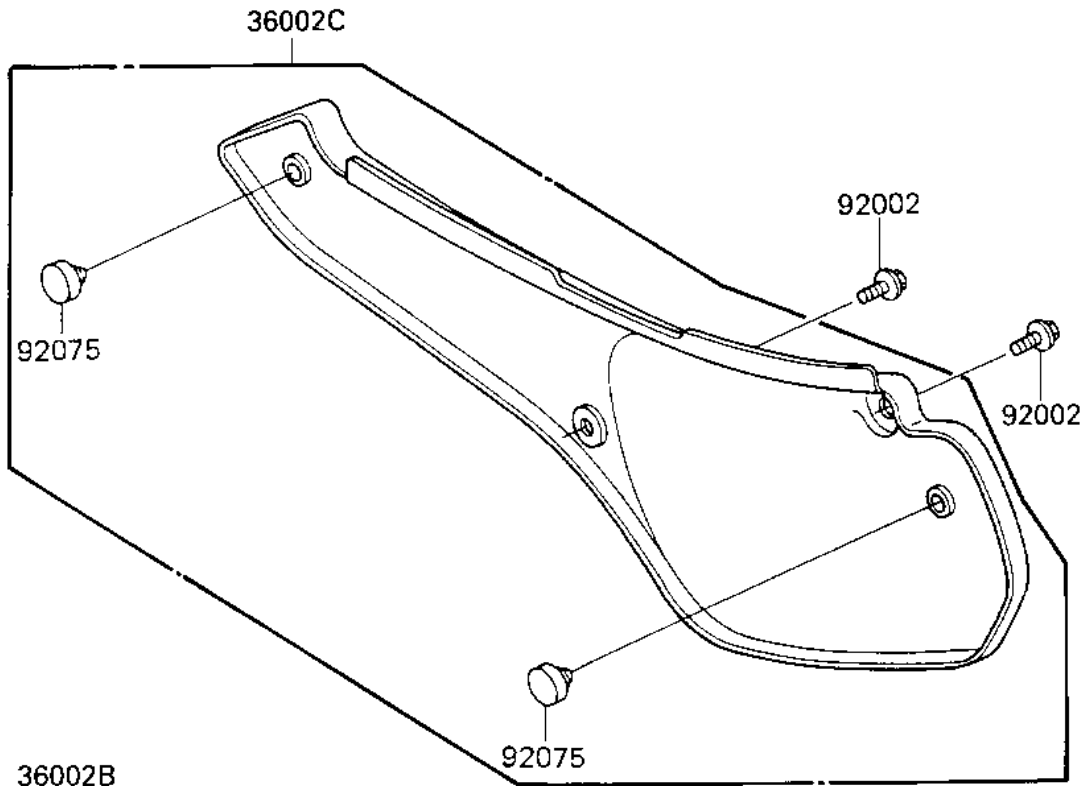

1986 KX™250 PARTS DIAGRAM

SIDE COVERS

F2611-0010

1986 KX™250 PARTS LIST

SIDE COVERS

ITEM NAME	PART NUMBER	QUANTITY
COVER-SIDE,LH,L.GREE (Ref # 36002B)	36002-5187-AC	1
COVER-SIDE,RH,L.GREE (Ref # 36002C)	36002-5188-AC	1
BOLT,6X14 (Ref # 92002)	92150-1340	1
DAMPER,SIDE COVER (Ref # 92075)	92075-1598	1