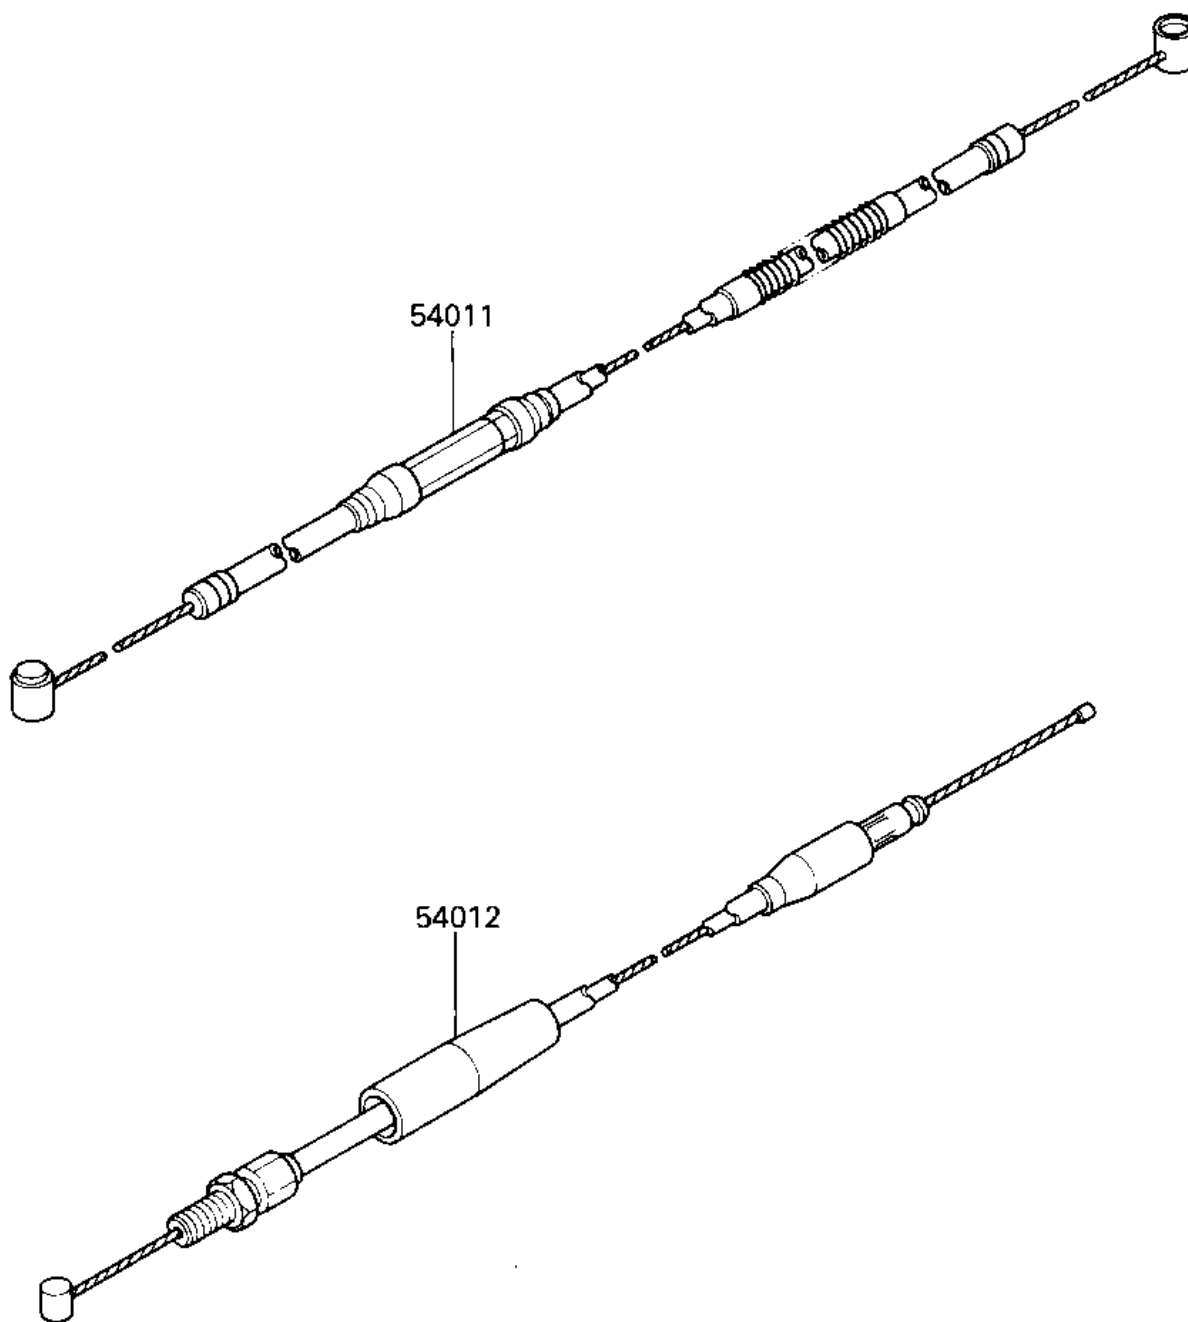

1986 KX™250 PARTS DIAGRAM

CABLES

F25-10 0350

1986 KX™250 PARTS LIST

CABLES

ITEM NAME	PART NUMBER	QUANTITY
CABLE-CLUTCH (Ref # 54011)	54011-1233	1
CABLE-THROTTLE (Ref # 54012)	54012-1309	1