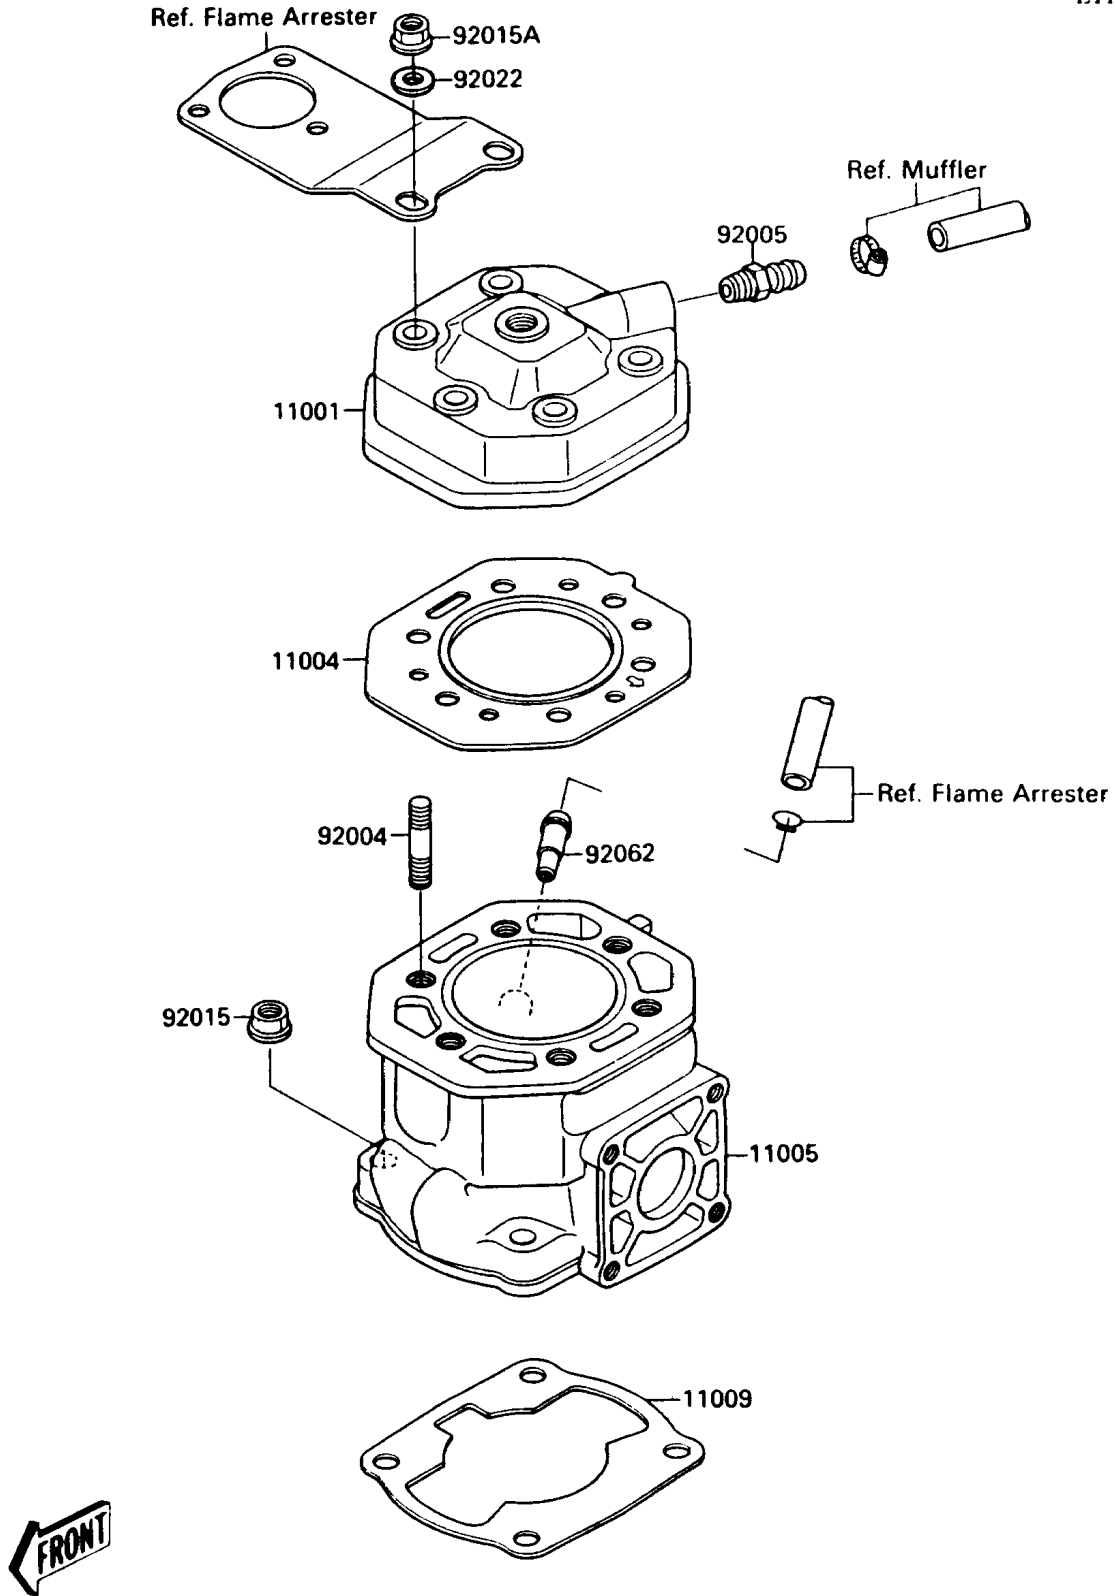

1987 JET SKI® 300 SX PARTS DIAGRAM

Cylinder Head/Cylinder

E1110

1987 JET SKI® 300 SX PARTS LIST

Cylinder Head/Cylinder

ITEM NAME	PART NUMBER	QUANTITY
HEAD-CYLINDER (Ref # 11001)	11001-3703	1
GASKET-HEAD (Ref # 11004)	11004-3703	1
CYLINDER-ENGINE (Ref # 11005)	11005-3701	1
GASKET,CYLINDER BASE (Ref # 11009)	11009-3706	1
STUD,8X43 (Ref # 92004)	92004-3715	1
FITTING,HOSE (Ref # 92005)	92005-3001	1
NUT,10MM (Ref # 92015)	92015-3708	1
NUT,8MM (Ref # 92015A)	92015-3709	1
WASHER,8.2X18X1.5 (Ref # 92022)	92022-1964	1
NOZZLE (Ref # 92062)	92062-3705	1