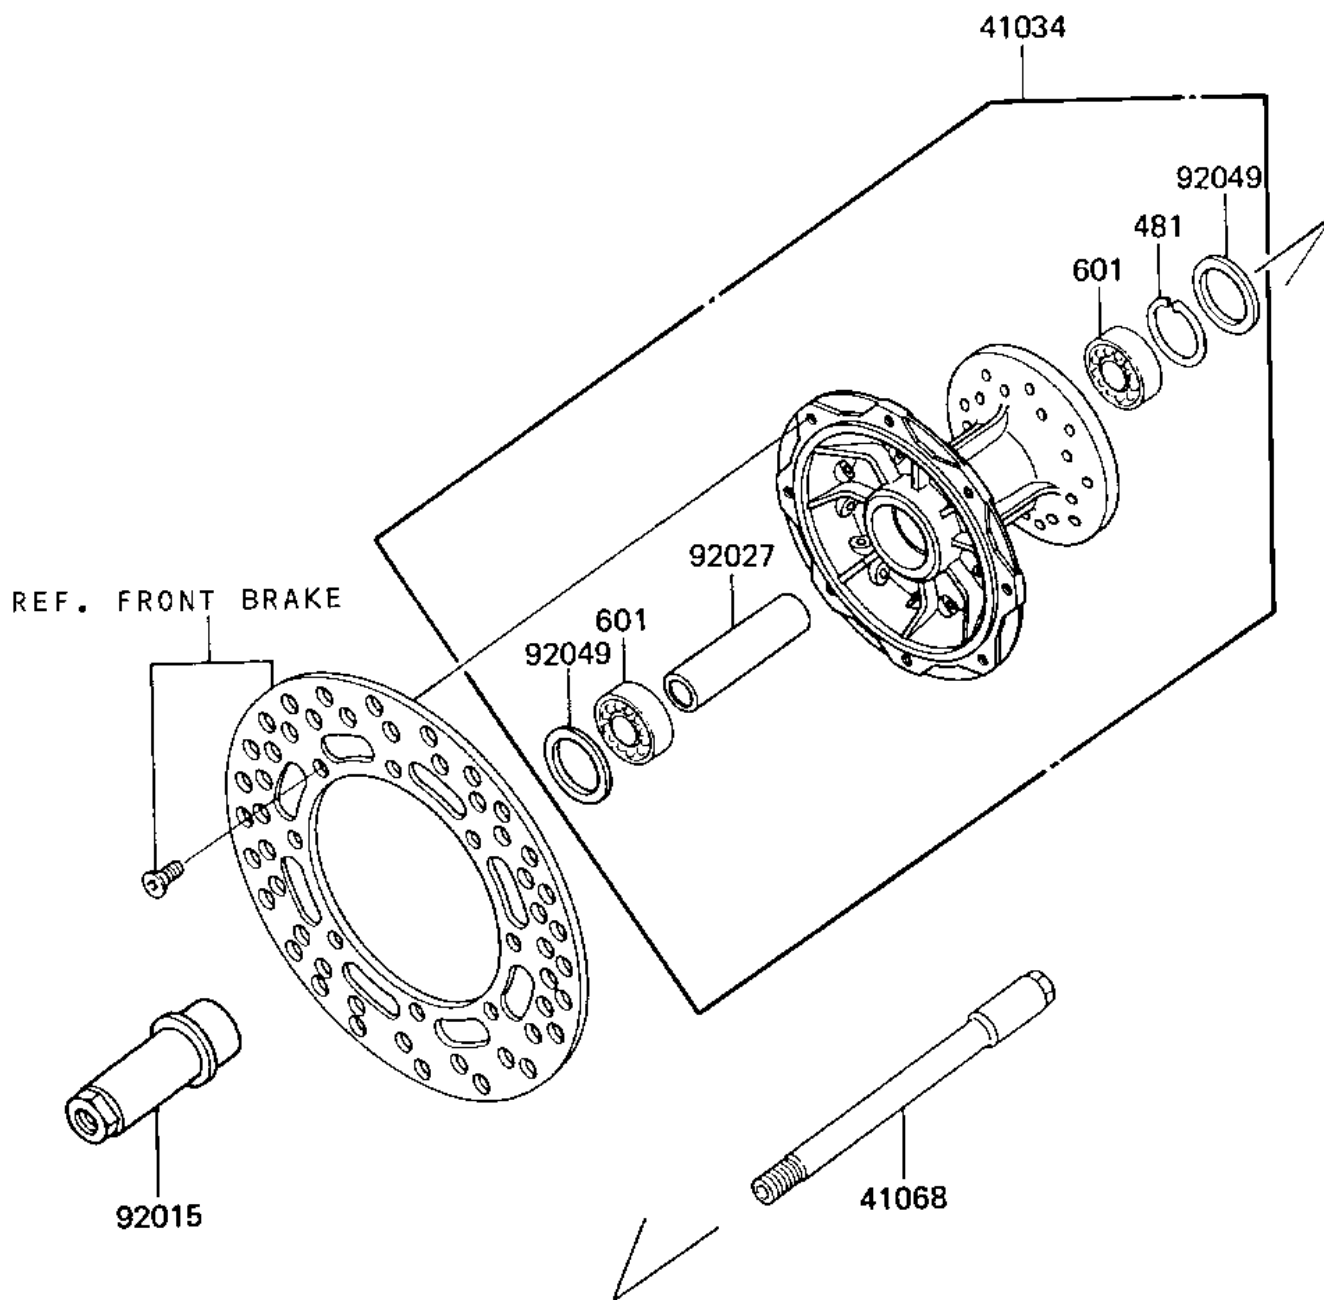

1986 KX™250 PARTS DIAGRAM

FRONT HUB

F2230-0125

1986 KX™250 PARTS LIST

FRONT HUB

ITEM NAME	PART NUMBER	QUANTITY
DRUM-ASSY,FR BRAKE (Ref # 41034)	41034-1115	1
AXLE,FR (Ref # 41068)	41068-1241	1
NUT,FR AXLE (Ref # 92015)	92015-1462	1
COLLAR,FR BRAKE DRUM (Ref # 92027)	92027-1829	1
SEAL-OIL,BSNC2 22404 (Ref # 92049)	92049-1204	1
RING, SNAP,43.5M/M (Ref # 481)	92033-1040	1
BEARING-BALL,#6203LUC3/2A (Ref # 601)	601B6203U	1