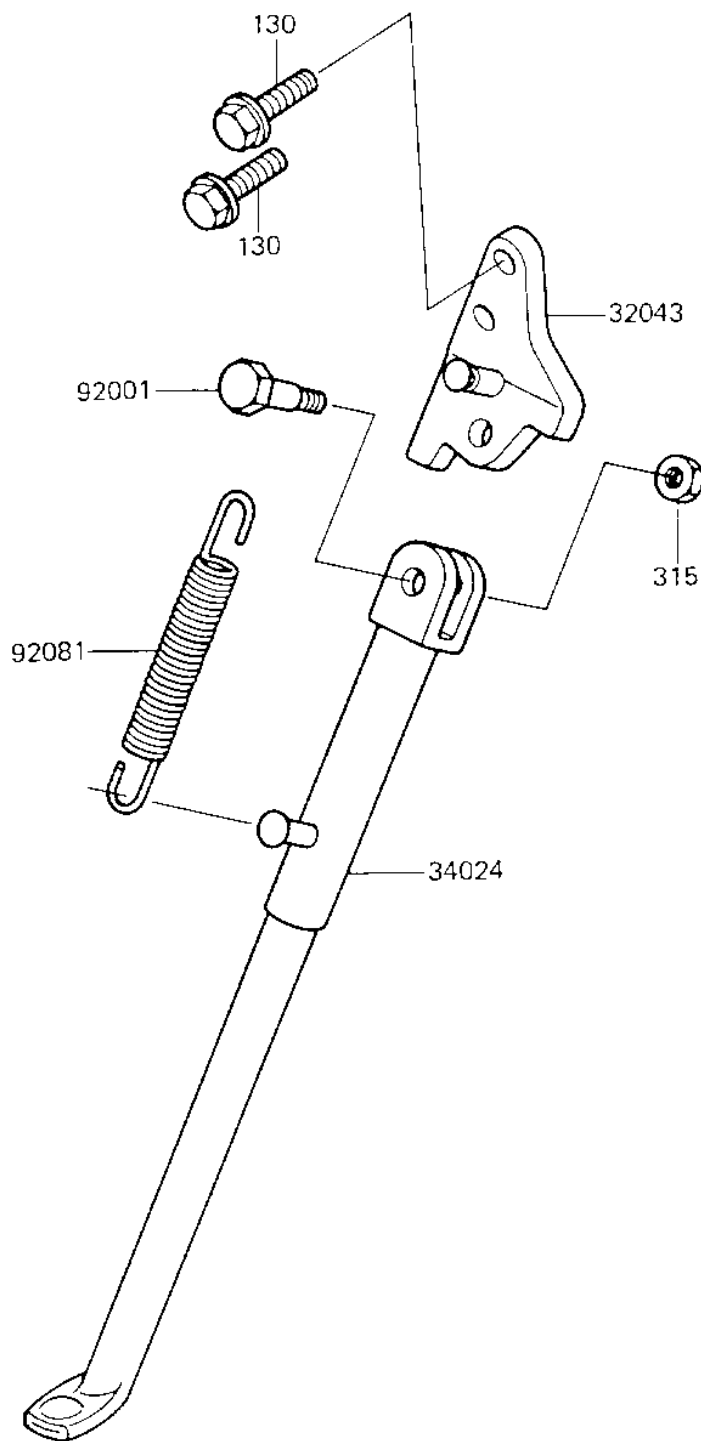

1986 KX™250 PARTS DIAGRAM

STAND

F2190-0106

1986 KX™250 PARTS LIST

STAND

| ITEM NAME | PART NUMBER | QUANTITY |
|------------------------------------|-------------|----------|
| BRACKET-STAND,SIDE (Ref # 32043) | 32043-1244 | 1 |
| STAND-SIDE (Ref # 34024) | 34024-1186 | 1 |
| BOLT, SIDE STAND FIT (Ref # 92001) | 92003-157 | 1 |
| SPRING-SIDE STAND (Ref # 92081) | 34025-004 | 1 |
| BOLT-FLANGED,10X16 (Ref # 130) | 130G1016 | 1 |
| NUT 10MM (Ref # 315) | 315B1000 | 1 |