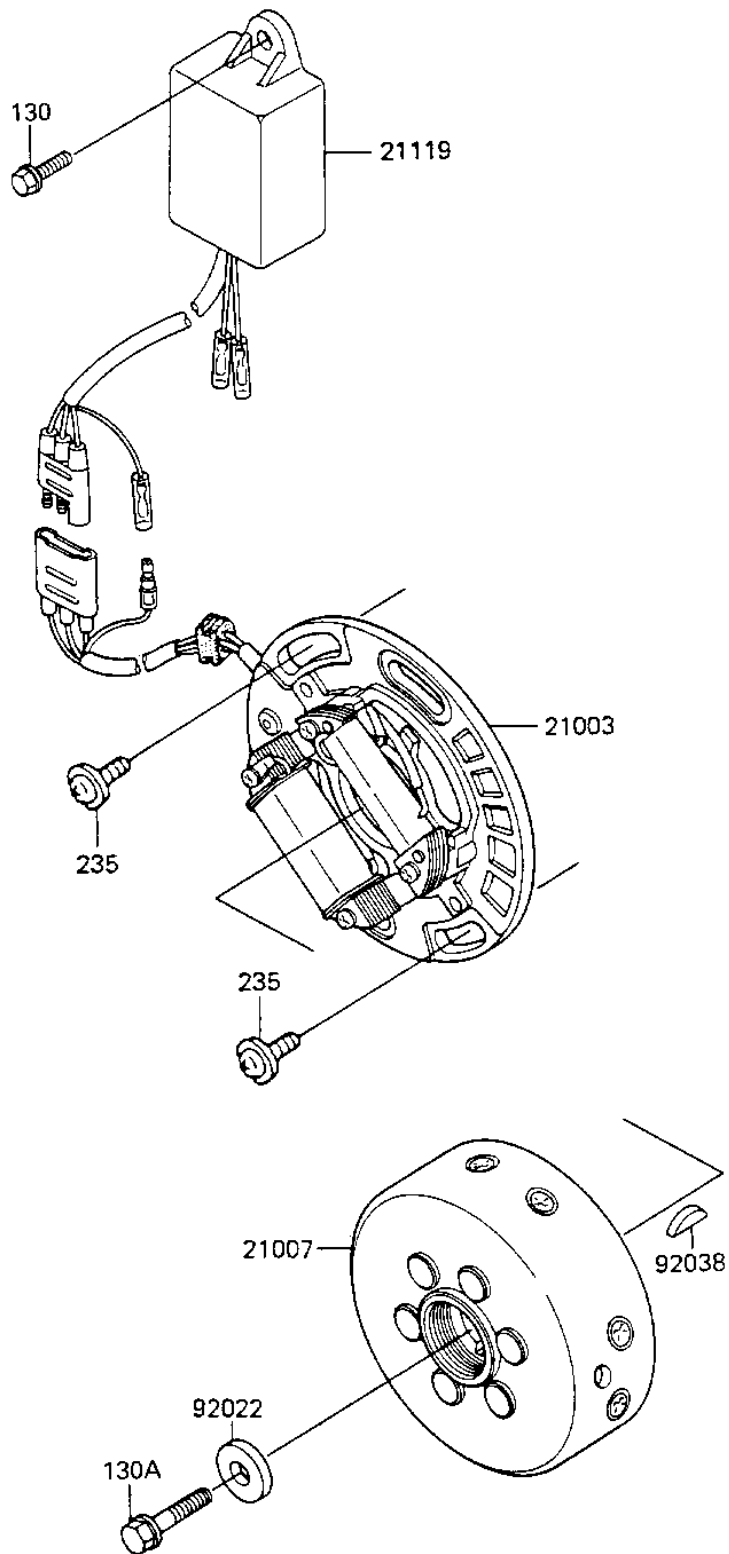

1986 KX™250 PARTS DIAGRAM

IGNITION/GENERATOR

E1810-0129

1986 KX™250 PARTS LIST

IGNITION/GENERATOR

ITEM NAME	PART NUMBER	QUANTITY
STATOR (Ref # 21003)	21003-1142	1
ROTOR (Ref # 21007)	21007-1141	1
IGNITER (Ref # 21119)	21119-1192	1
WASHER,PLAIN,8MM (Ref # 92022)	92022-276	1
WOODRUFF KEY (Ref # 92038)	92038-001	1
BOLT-FLANGED,6X16 (Ref # 130)	130G0616	1
BOLT-FLANGED,8X30 (Ref # 130A)	130P0830	1
SCREW-PAN-WP-CROS (Ref # 235)	235B0616	1