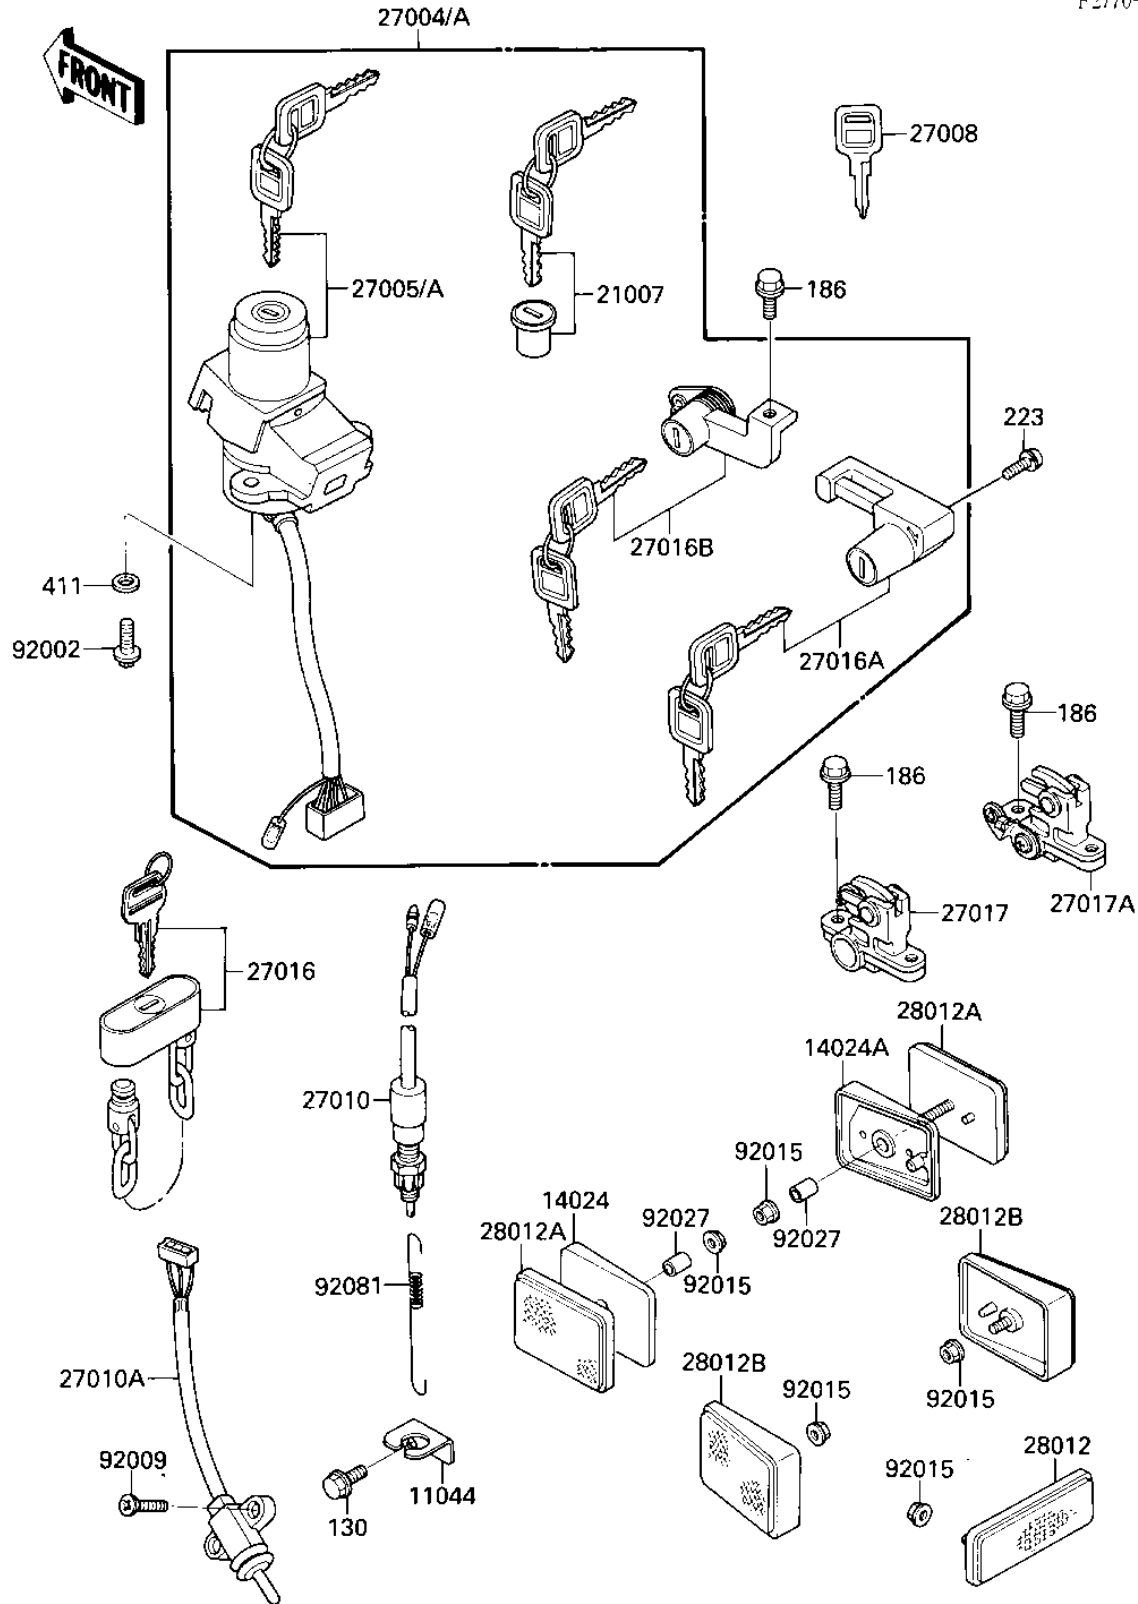

1986 NINJA® 1000R PARTS DIAGRAM

IGNITION SWITCH/LOCKS/REFLECTORS

F2770-0293

1986 NINJA® 1000R PARTS LIST

IGNITION SWITCH/LOCKS/REFLECTORS

ITEM NAME	PART NUMBER	QUANTITY
BRACKET,BRAKE SWITCH, (Ref # 11044)	11044-1210	1
COVER,REFLECTOR,FR,LH (Ref # 14024)	14024-1098	1
COVER,REFLECTOR,FR,RH (Ref # 14024A)	14024-1099	1
ROTOR,TANK CAP (Ref # 21007)	21007-5008	1
SWITCH-ASSY (Ref # 27004)	27004-5309	1
SWITCH-ASSY-IGNITION (Ref # 27005)	27005-5070	1
KEY-LOCK,BLANK (Ref # 27008)	27008-1103	1
SWITCH,BRAKE LAMP (Ref # 27010)	27010-1019	1
SWITCH,SIDE STAND (Ref # 27010A)	27010-1193	1
LOCK-ASSY (Ref # 27016)	27016-1051	1
LOCK-ASSY,HELMET (Ref # 27016A)	27016-5070	1
LOCK-ASSY,SEAT,TAIL (Ref # 27016B)	27016-5095	1
LOCK,SEAT,LH (Ref # 27017)	27017-1112	1
LOCK,SEAT,RH (Ref # 27017A)	27017-1113	1
REFLECTOR,REAR REFLEX (Ref # 28012)	28012-1005	1
REFLECTOR-REFLEX,FR (Ref # 28012A)	28012-1052	1
REFLECTOR-REFLEX,RR (Ref # 28012B)	28012-1056	1
BOLT (Ref # 92002)	92002-1333	1
SCREW (Ref # 92009)	92009-1359	1
NUT,FLANGED,5MM (Ref # 92015)	92015-1259	1
COLLAR,5.6X8X11 (Ref # 92027)	92027-1923	1
SPRING,BRAKE LAMP SN (Ref # 92081)	27011-017	1
BOLT-FLANGED,6X8 (Ref # 130)	130J0608	1
BOLT-UPSET-WP (Ref # 186)	186C0612	1
SCREW-PAN-WS-CROS (Ref # 223)	223B0512	1
WASHER PLAIN 6MM (Ref # 411)	410B0600	1