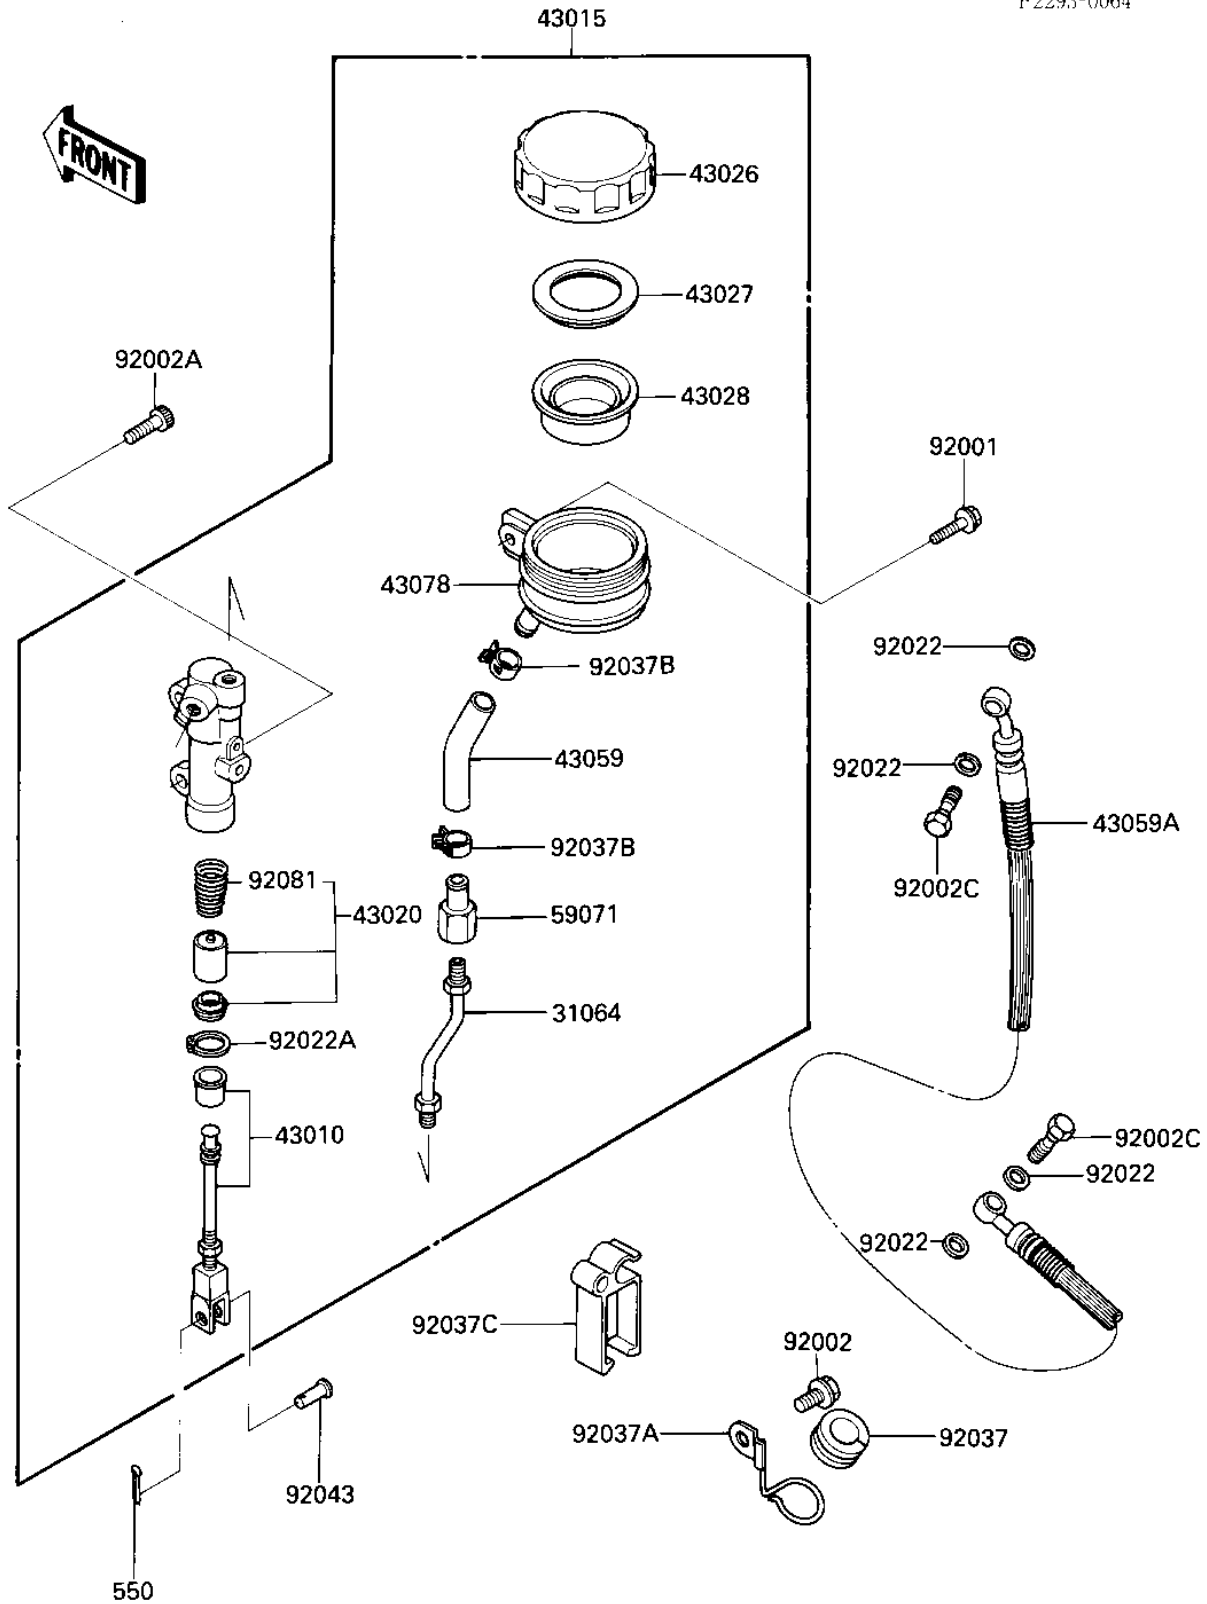

1986 NINJA® 1000R PARTS DIAGRAM

REAR MASTER CYLINDER

F2293-0064

1986 NINJA® 1000R PARTS LIST

REAR MASTER CYLINDER

ITEM NAME	PART NUMBER	QUANTITY
PIPE-COMP,RR MASTER C (Ref # 31064)	31064-1071	1
ROD-ASSY-BRAKE (Ref # 43010)	43010-1056	1
CYLINDER-ASSY-MASTER, (Ref # 43015)	43015-1290	1
PISTON-COMP-BRAKE (Ref # 43020)	43020-1057	1
CAP-BRAKE (Ref # 43026)	43026-1051	1
PLATE-DIAPHRAGM (Ref # 43027)	43027-1051	1
DIAPHRAGM (Ref # 43028)	43028-1057	1
HOSE-BRAKE,RR MASTER (Ref # 43059)	43059-1318	1
HOSE-BRAKE,RR (Ref # 43059A)	43059-1334	1
RESERVOIR,RR MASTER C (Ref # 43078)	43078-1058	1
JOINT (Ref # 59071)	59071-1102	1
BOLT,6X20 (Ref # 92001)	92001-1460	1
BOLT (Ref # 92002)	92002-1311	1
BOLT,SOCKET,8X30 (Ref # 92002A)	92002-1558	1
BOLT,OIL,L=23 (Ref # 92002B)	92002-1888	1
WASHER-OIL BOLT (Ref # 92022)	43067-001	1
WASHER (Ref # 92022A)	92022-1601	1
DAMPER RUBBER (Ref # 92037)	43064-007	1
CLAMP (Ref # 92037A)	92037-1540	1
CLAMP (Ref # 92037B)	92037-1547	1
CLAMP,BRAKE HOSE (Ref # 92037C)	92037-1770	1
PIN,8MM (Ref # 92043)	92043-1303	1
SPRING (Ref # 92081)	92081-1737	1
PIN COTTER 2.0X15 (Ref # 550)	550D2015	1