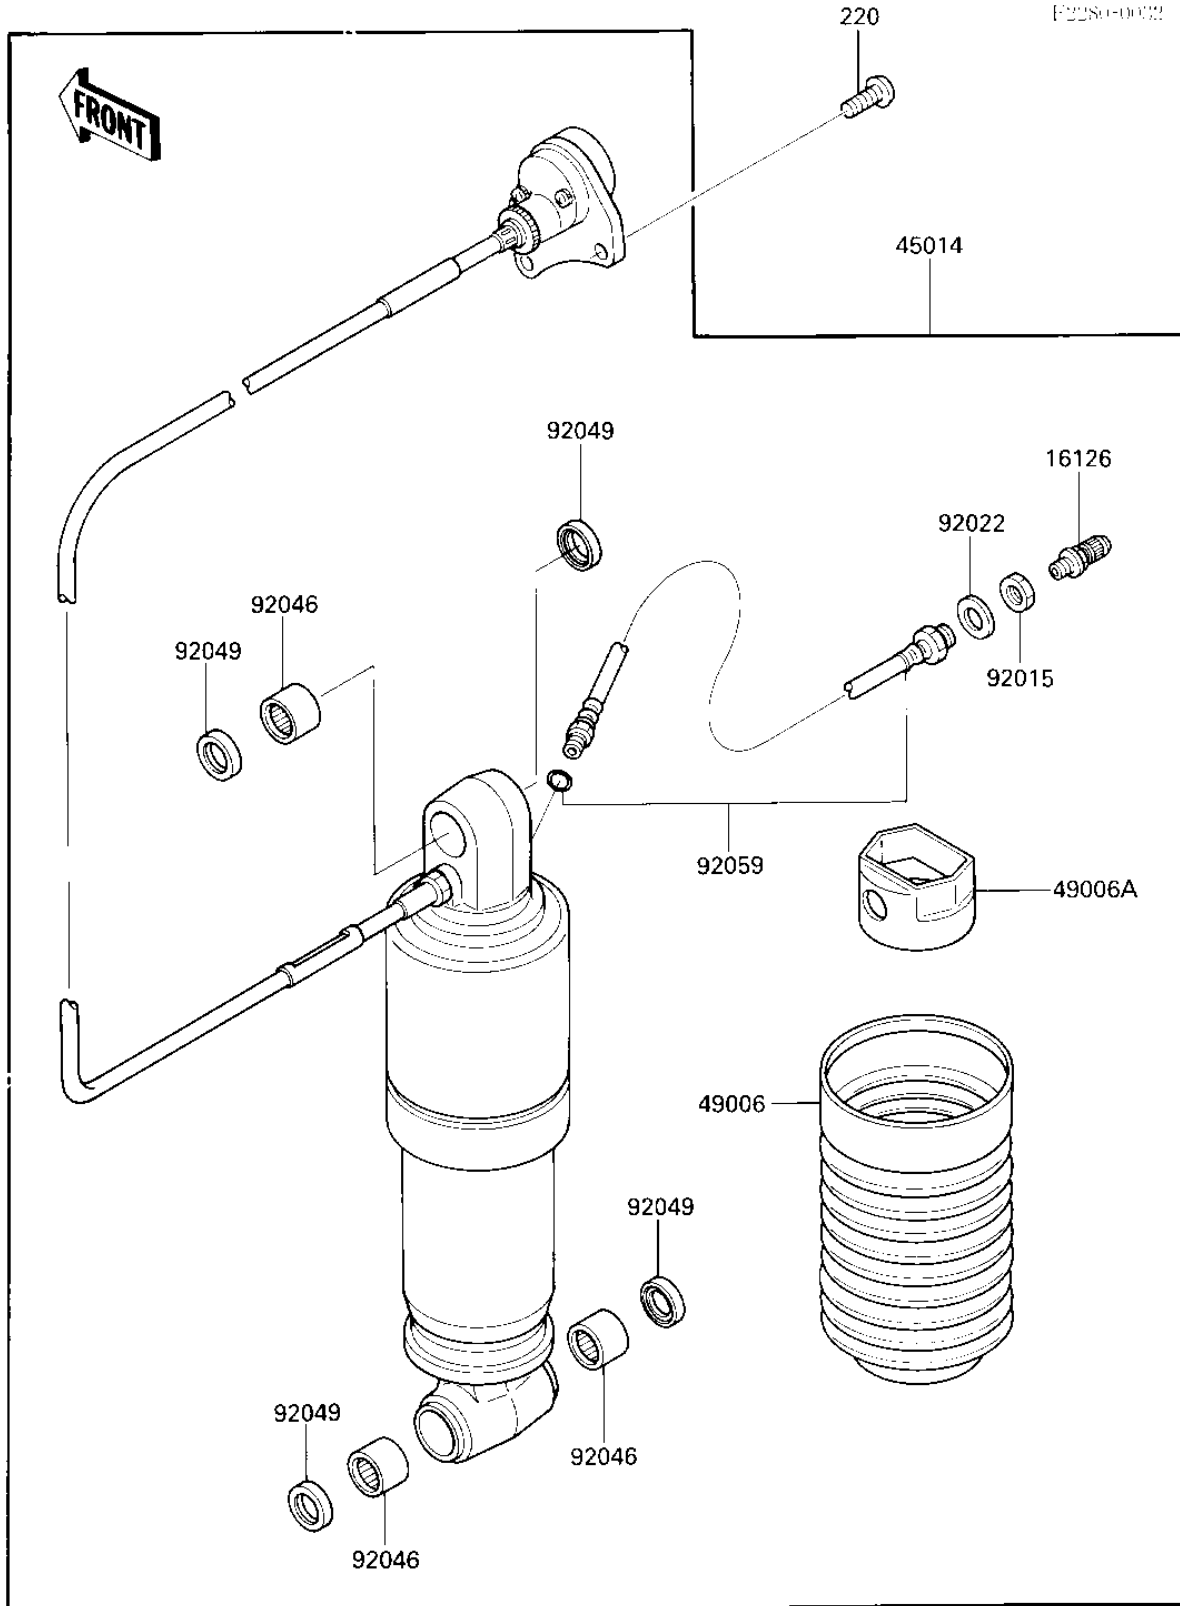

1986 NINJA® 1000R PARTS DIAGRAM

SHOCK ABSORBER

1986 NINJA® 1000R PARTS LIST

SHOCK ABSORBER

ITEM NAME	PART NUMBER	QUANTITY
VALVE (Ref # 16126)	16126-1143	1
SHOCKABSORBER (Ref # 45014)	45014-1311	1
BOOT,RR SHOCKABSORBER (Ref # 49006)	49006-1151	1
BOOT,SHOCKABSORBER (Ref # 49006A)	49006-1186	1
NUT,14MM (Ref # 92015)	92015-1305	1
WASHER (Ref # 92022)	92022-1494	1
BEARING-NEEDLE,18BM24 (Ref # 92046)	92046-1144	1
SEAL-OIL,MHA18244 (Ref # 92049)	92049-1225	1
TUBE,SHOCKABSORBER (Ref # 92059)	92059-1669	1
SCREW PAN HEAD 5X12 (Ref # 220)	220B0512	1