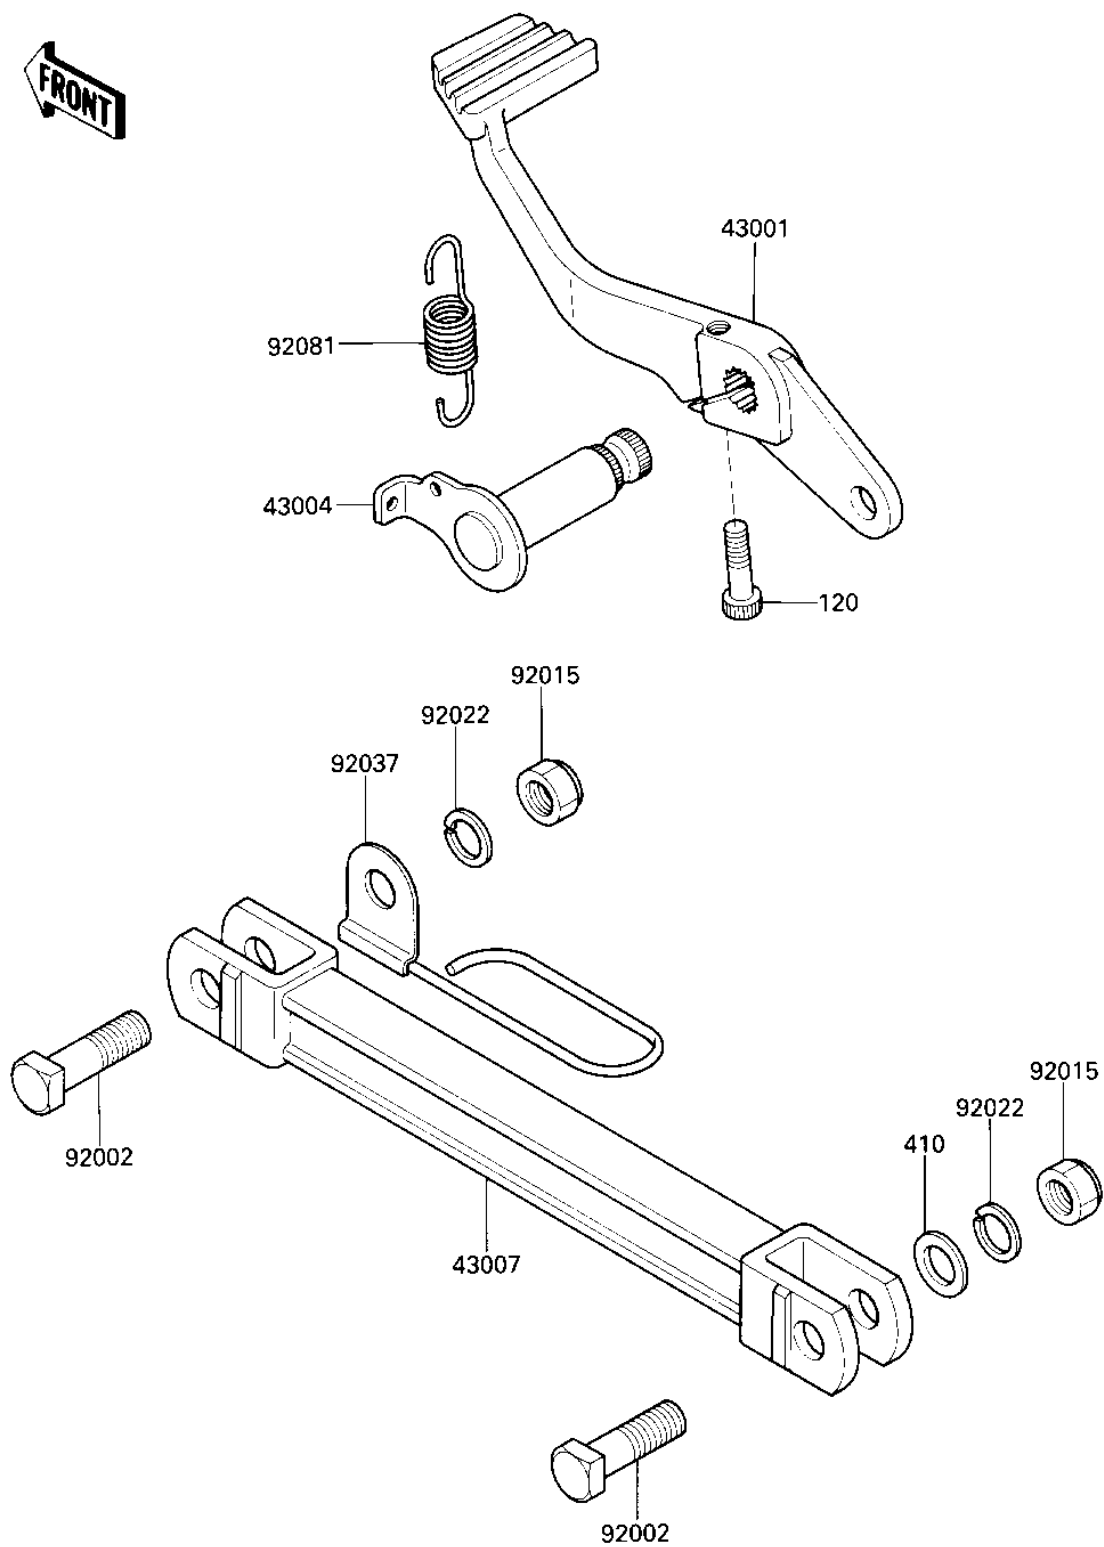

1986 NINJA® 1000R PARTS DIAGRAM

BRAKE PEDAL/TORQUE LINK

F2950-0160

1986 NINJA® 1000R PARTS LIST

BRAKE PEDAL/TORQUE LINK

ITEM NAME	PART NUMBER	QUANTITY
LEVER-BRAKE,PEDAL (Ref # 43001)	43001-1182	1
SHAFT-BRAKE (Ref # 43004)	43004-1112	1
ROD-TORQUE (Ref # 43007)	43007-1117	1
BOLT,10X40 (Ref # 92002)	92002-1494	1
NUT,10MM (Ref # 92015)	92015-1429	1
WASHER,SPRING,10MM (Ref # 92022)	92022-1540	1
CLAMP,HOSE (Ref # 92037)	92037-1709	1
SPRING,STEP RETURN (Ref # 92081)	92081-1947	1
BOLT,6X25 (Ref # 120)	120P0625	1
WASHER PLAIN 10MM (Ref # 410)	410B1000	1