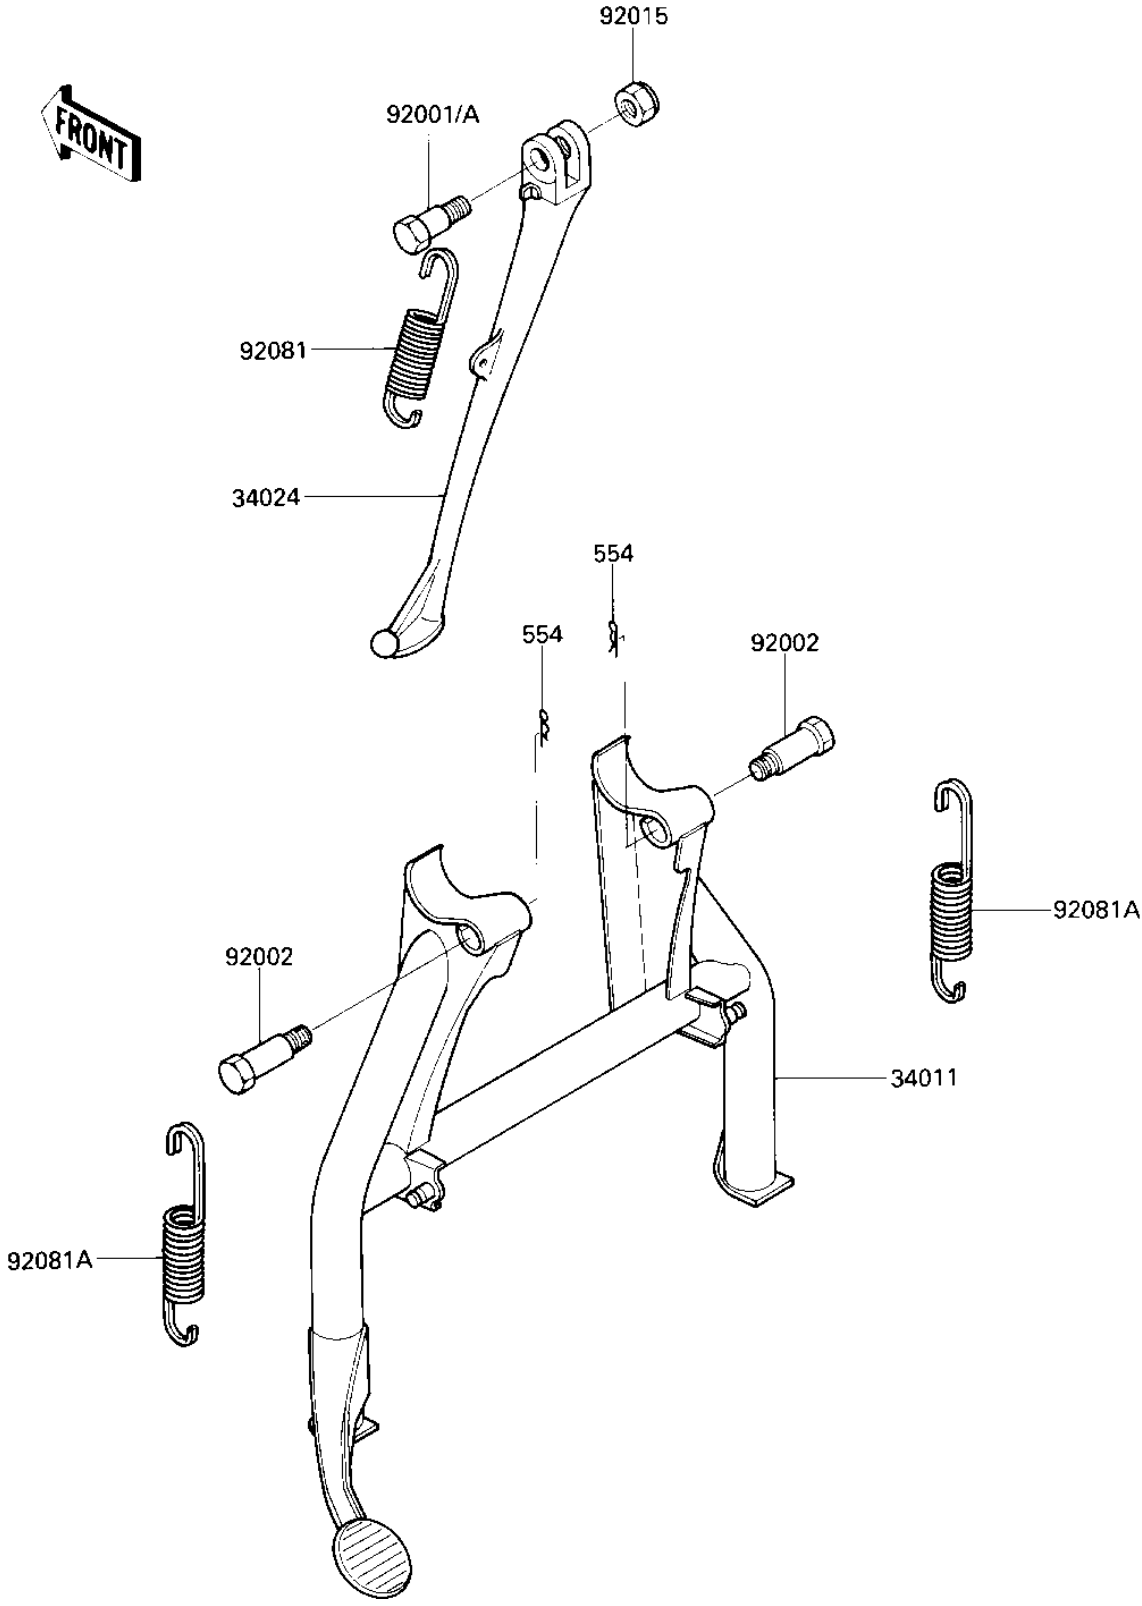

## 1986 NINJA® 1000R PARTS DIAGRAM

STANDS

## 1986 NINJA® 1000R PARTS LIST

### STANDS

ITEM NAME	PART NUMBER	QUANTITY
STAND-CENTER (Ref # 34011)	34011-1123	1
STAND-SIDE (Ref # 34024)	34024-1194	1
BOLT, SIDE STAND FIT (Ref # 92001A)	92003-157	1
BOLT,CENTER STAND,10M (Ref # 92002)	92002-1630	1
NUT,LOCK,10MM (Ref # 92015)	92019-021	1
SPRING,SIDE STAND (Ref # 92081)	92081-1952	1
SPRING,CENTER STAND (Ref # 92081A)	92081-1989	1
PIN-SNAP,10MM (Ref # 554)	554A1000	1