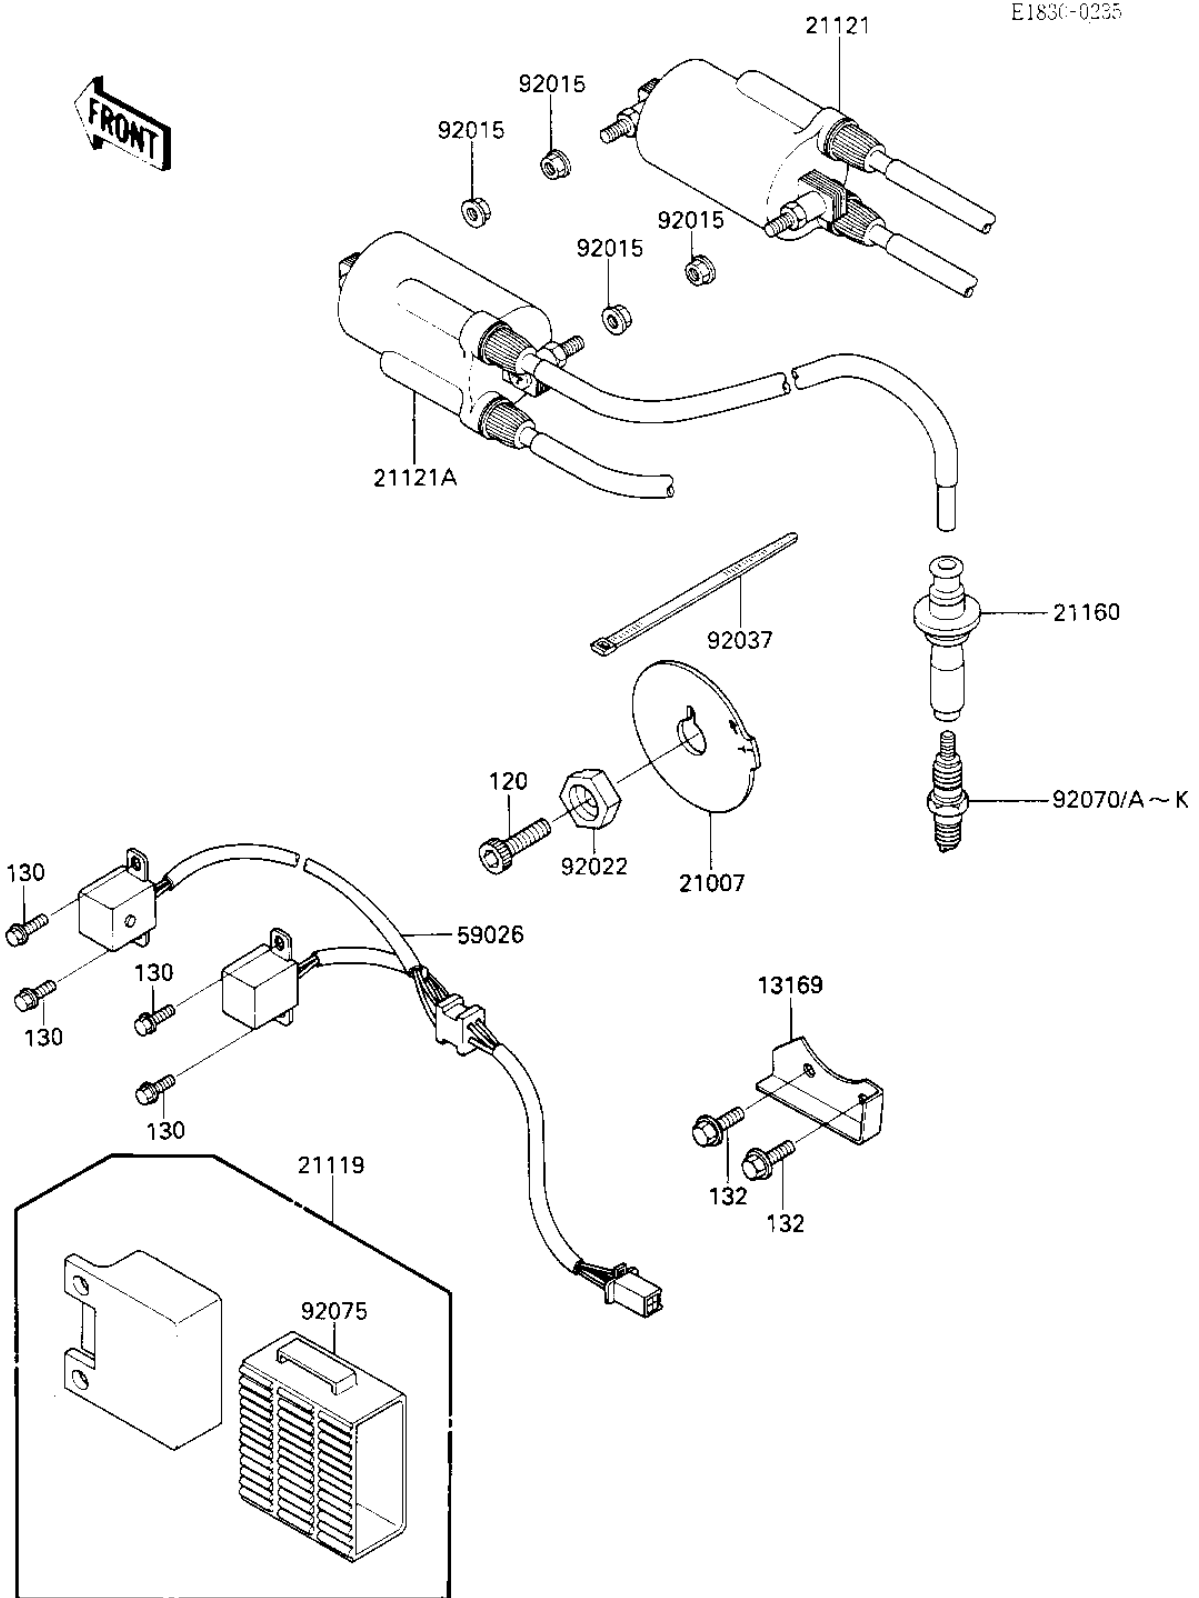

## 1986 NINJA® 1000R PARTS DIAGRAM

IGNITION

## 1986 NINJA® 1000R PARTS LIST

### IGNITION

ITEM NAME	PART NUMBER	QUANTITY
PLATE,CHAIN GUIDE (Ref # 13169)	13169-1748	1
ROTOR,PULSING COIL (Ref # 21007)	21007-1109	1
IGNITER (Ref # 21119)	21119-1164	1
COIL-IGNITION,#1&#4 (Ref # 21121)	21121-1137	1
COIL-IGNITION,#2&#3 (Ref # 21121A)	21121-1138	1
CAP-ASSY-PLUG (Ref # 21160)	21160-1065	1
COIL-PULSING (Ref # 59026)	59026-1073	1
NUT-6MM (Ref # 92015)	92015-1078	1
WASHER,ROTOR (Ref # 92022)	92200-1173	1
CLAMP,HARNESS (Ref # 92037)	92037-1576	1
SPARK PLUG D8EA (Ref # 92070A)	D8EA	1
SPARK PLUG D7EA (Ref # 92070C)	D7EA	1
SPARK PLUG DR8ES (Canada) (Ref # 92070D)	92070-1019	1
UNAVAILABLE IN PRICE BOOK (Ref # 92070F)	92070-1034	1
SPARK PLUG DR7ES (Canada) (Ref # 92070I)	92070-1113	1
SPARK PLUG DR8ES-L (Canada) (Ref # 92070J)	92070-1116	1
DAMPER,IGNITER (Ref # 92075)	92075-1504	1
BOLT,SOCKET,8X25 (Ref # 120)	120P0825	1
BOLT-FLANGED (Ref # 130)	130G0512	1
BOLT-FLANGED-SMALL (Ref # 132)	132G0612	1