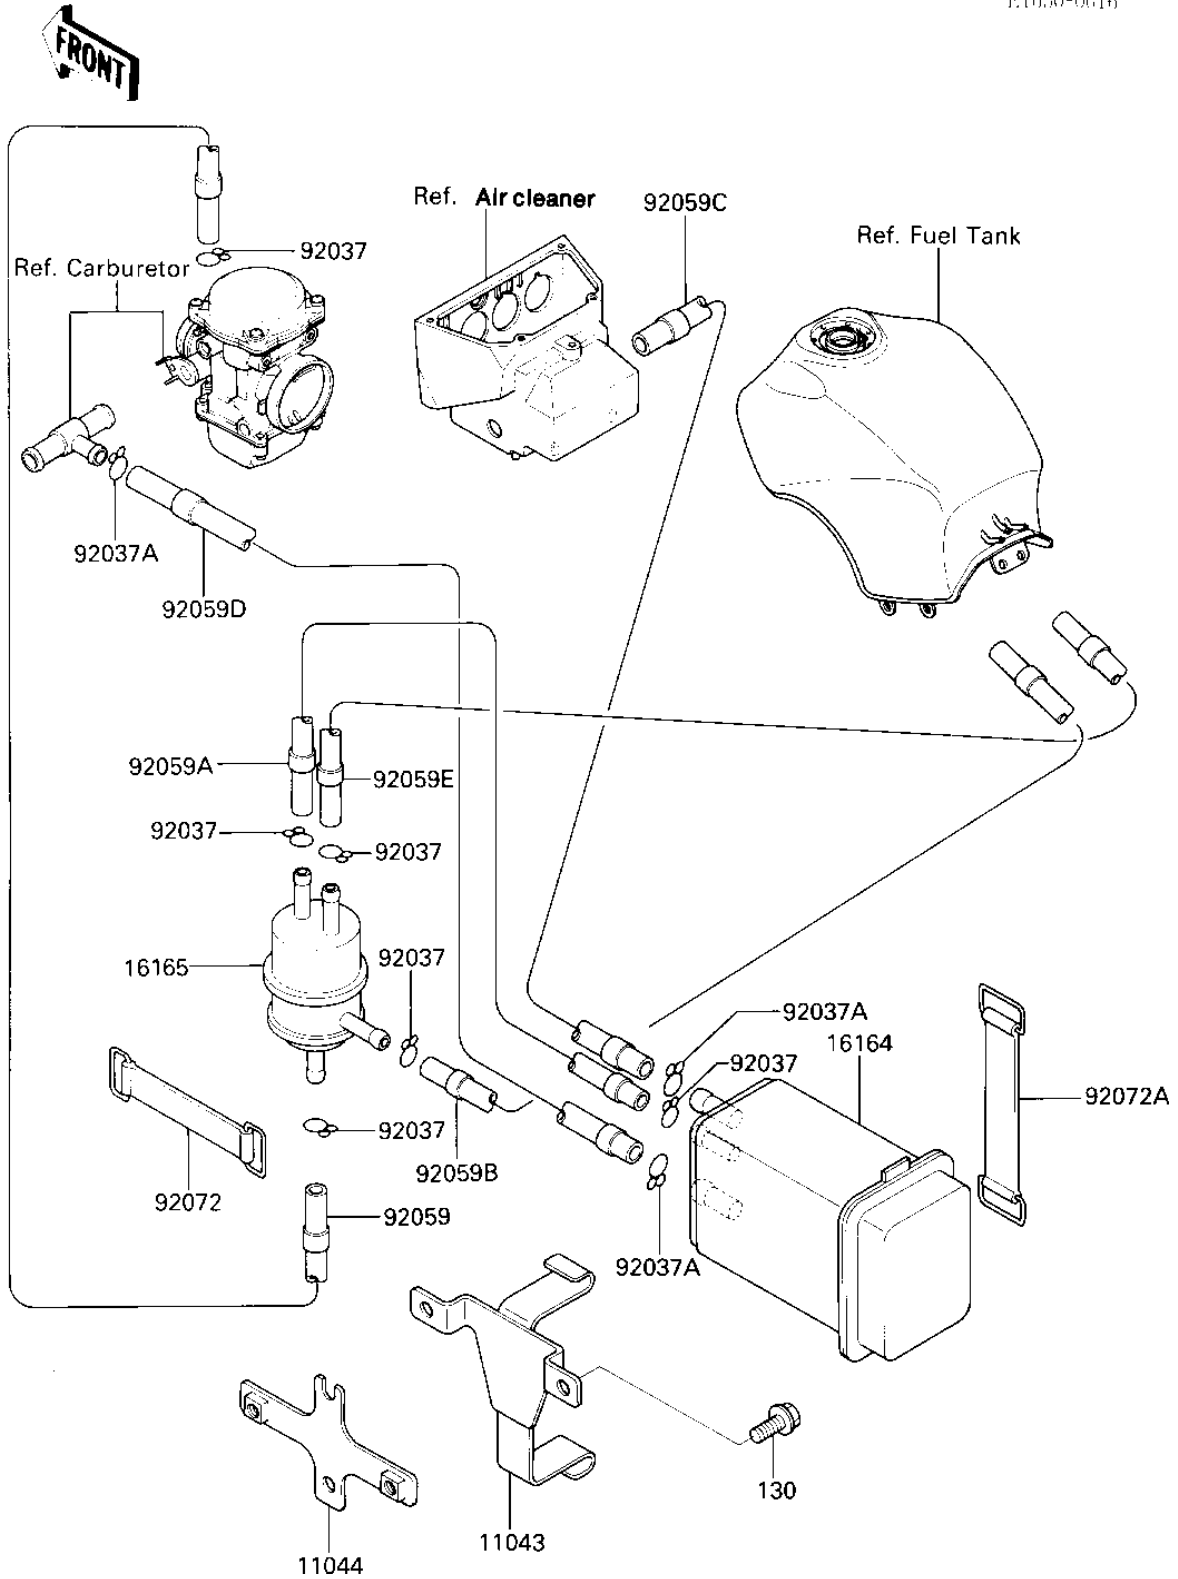

1986 NINJA® 1000R PARTS DIAGRAM

CANISTER

E1650-0616

1986 NINJA® 1000R PARTS LIST

CANISTER

ITEM NAME	PART NUMBER	QUANTITY
BRACKET,CANISTER (Ref # 11043)	11043-1831	1
BRACKET,CANISTER (Ref # 11044)	11044-1236	1
CANISTER (Ref # 16164)	16164-1064	1
SEPARATOR (Ref # 16165)	16165-1001	1
CLAMP FUEL PIPE (Ref # 92037)	92037-010	1
CLAMP-HOSE (Ref # 92037A)	92037-1104	1
TUBE (Ref # 92059)	92059-1488	1
TUBE,5X10X660,RED (Ref # 92059A)	92059-1502	1
TUBE,5X8X980,BLUE (Ref # 92059B)	92059-1420	1
TUBE,7X12X200,GREEN (Ref # 92059C)	92059-1642	1
TUBE,TUBE,7X12X450,YE (Ref # 92059D)	92059-1643	1
TUBE,5X8X350,BLUE (Ref # 92059E)	92059-1644	1
BAND,TOOL (Ref # 92072)	92072-066	1
BAND,BATTERY (Ref # 92072A)	92072-071	1
BOLT,FLANGED,6X10 (Ref # 130)	130B0610	1