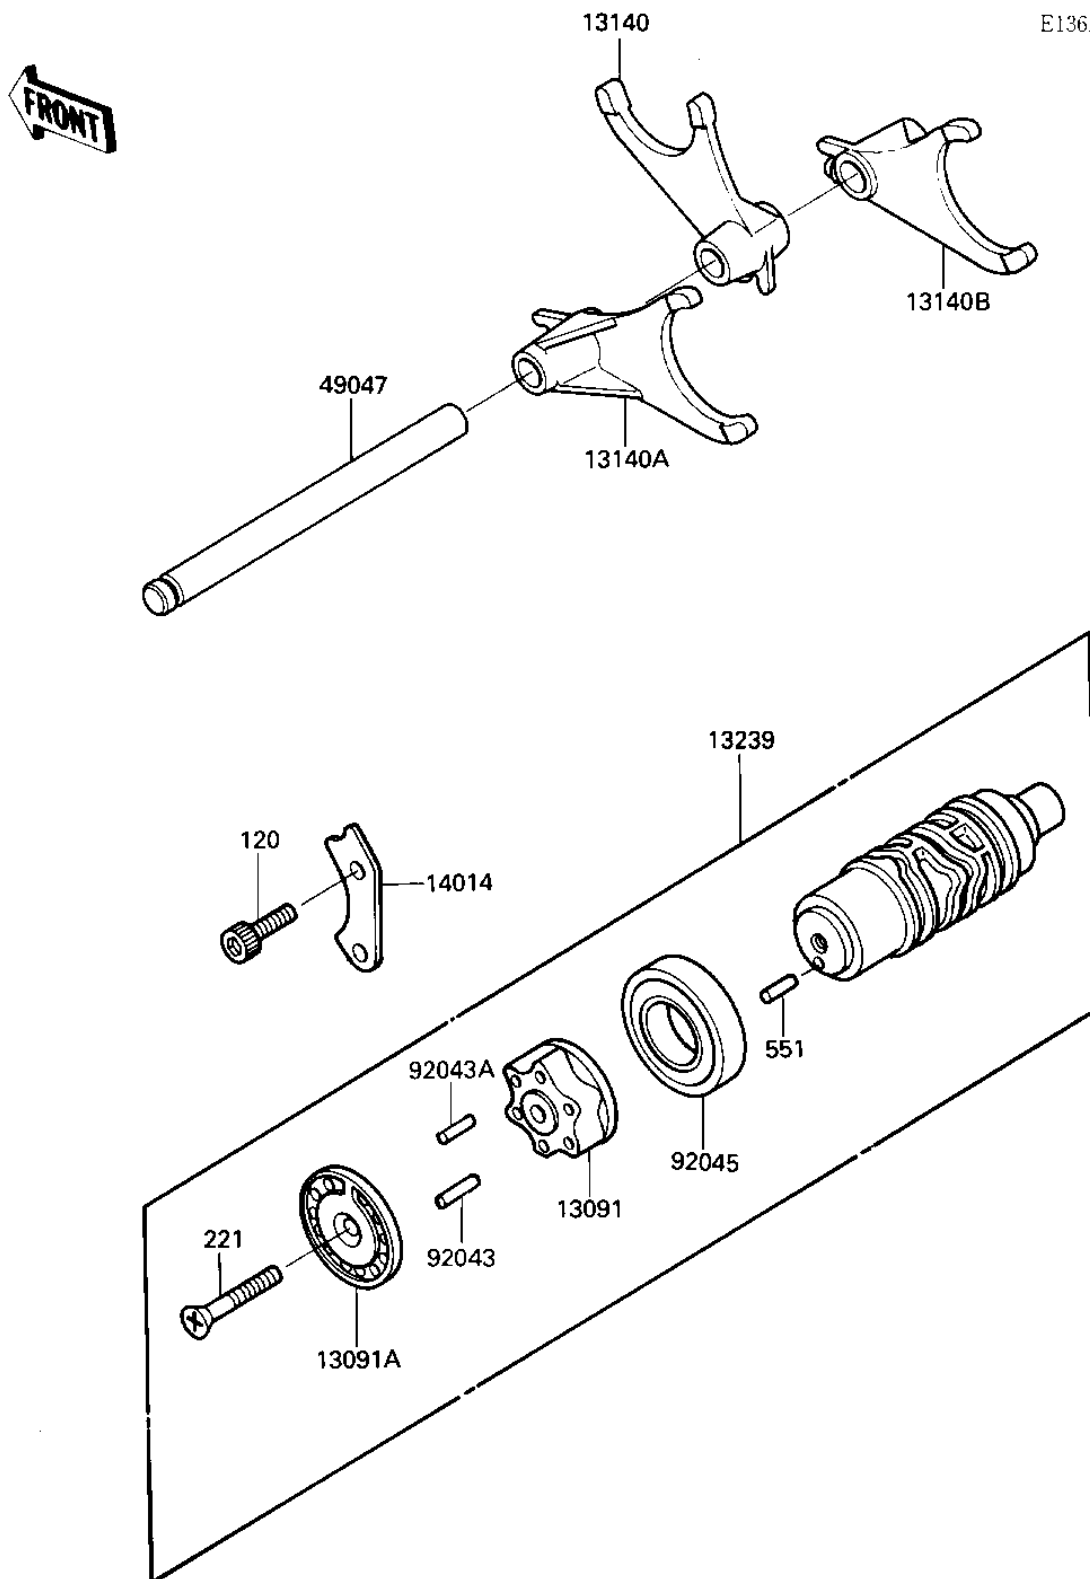

1986 NINJA® 1000R PARTS DIAGRAM

GEAR CHANGE DRUM & FORKS

E1362-0089

1986 NINJA® 1000R PARTS LIST

GEAR CHANGE DRUM & FORKS

ITEM NAME	PART NUMBER	QUANTITY
HOLDER,CHANGE DRUM (Ref # 13091)	13091-1275	1
HOLDER,NEUTRAL (Ref # 13091A)	13091-1334	1
FORK-SHIFT (Ref # 13140)	13140-1196	1
FORK-SHIFT (Ref # 13140A)	13140-1197	1
FORK-SHIFT (Ref # 13140B)	13140-1198	1
DRUM-ASSY-CHANGE (Ref # 13239)	13239-1116	1
PLATE-POSITION,CHANGE (Ref # 14014)	14014-1059	1
ROD-SHIFT (Ref # 49047)	49047-1055	1
PIN GEAR CHANGE DRUM (Ref # 92043)	92042-014	1
PIN-CHANGE DRUM (Ref # 92043A)	92042-020	1
BEARING-BALL,16005(NT (Ref # 92045)	92045-1045	1
BOLT,SOCKET,6X16 (Ref # 120)	120P0616	1
SCREW-CSK-CROS,6X45 (Ref # 221)	221B0645	1
PIN,DOWEL,4X8 (Ref # 551)	551A0408	1