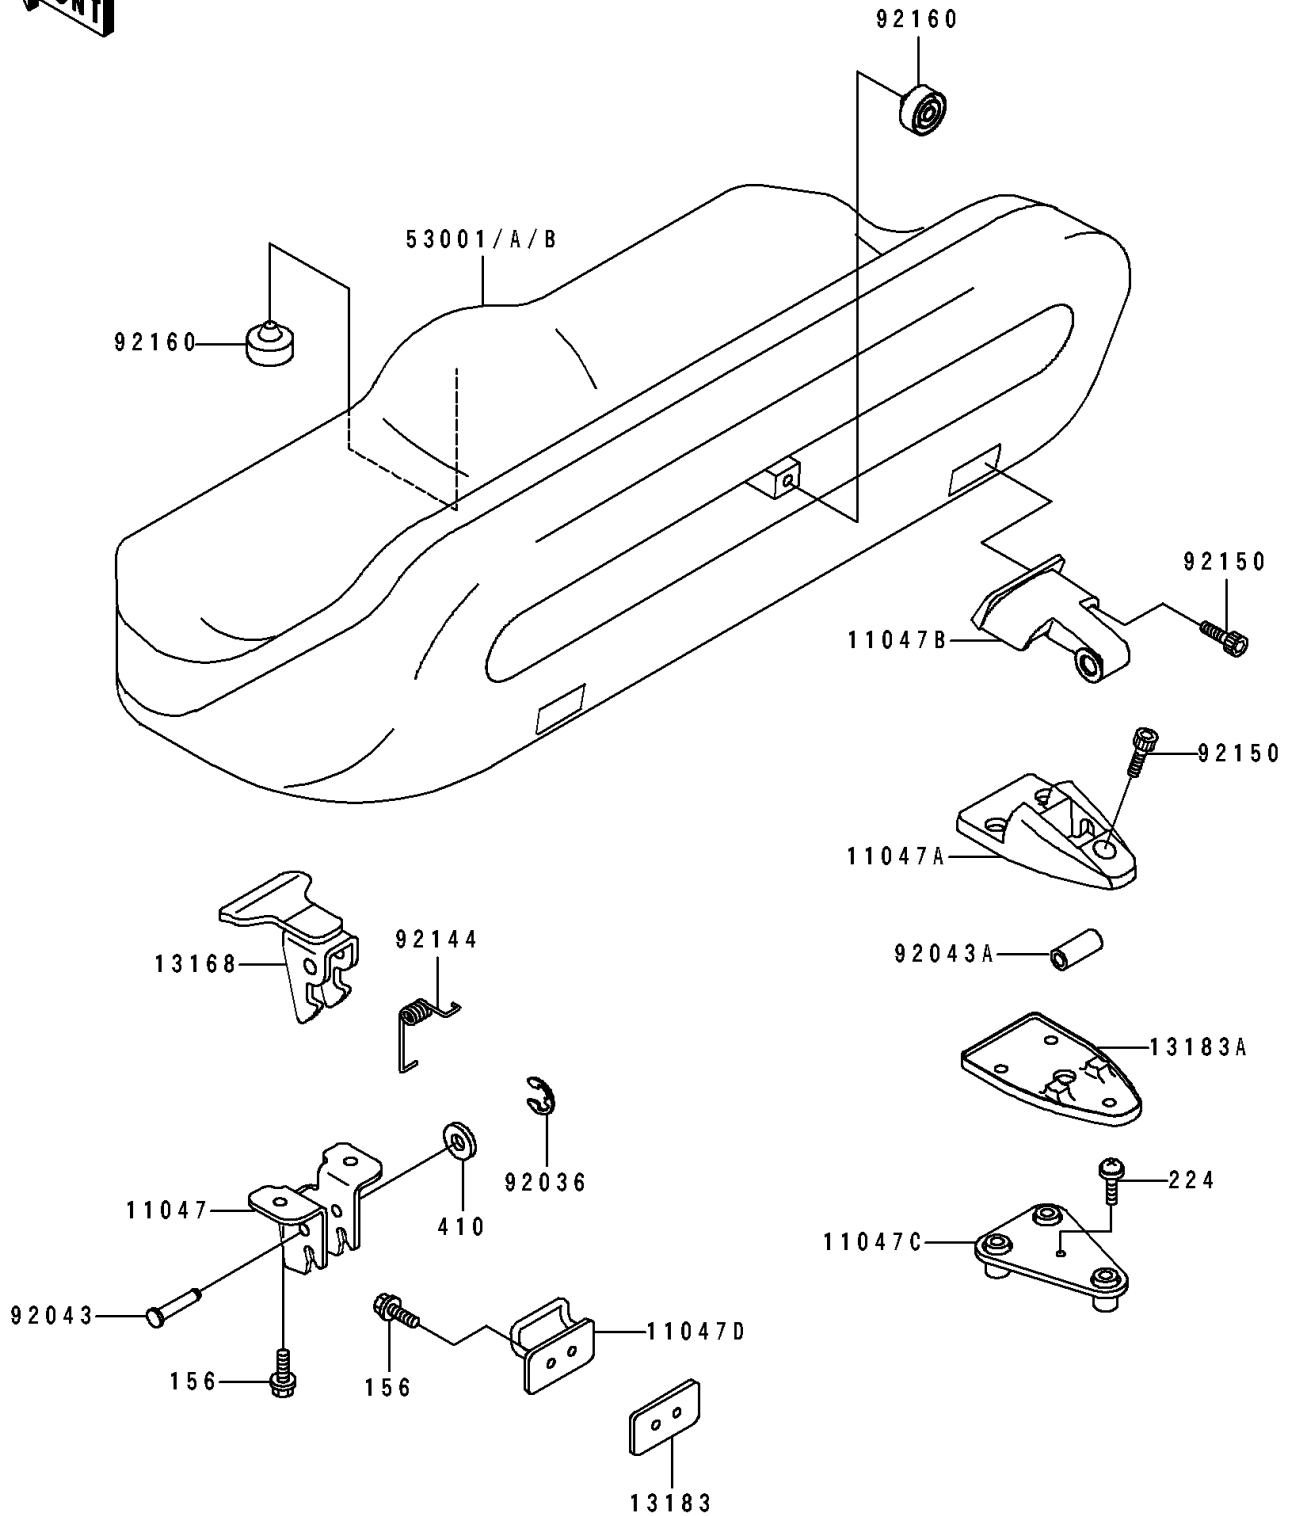

1991 JET SKI® SC PARTS DIAGRAM

Seat

F 3 1 4 6

1991 JET SKI® SC PARTS LIST

Seat

ITEM NAME	PART NUMBER	QUANTITY
BRACKET,SEAT SIDE LOCK (Ref # 11047)	11047-3732	1
BRACKET,DECK SIDE HINGE,WHITE (Ref # 11047A)	11047-3733-8C	1
BRACKET,SEAT SIDE HINGE,WHITE (Ref # 11047B)	11047-3734-8C	1
BRACKET,DECK SIDE HINGE (Ref # 11047C)	11047-3742	1
BRACKET,DECK SIDE LOCK (Ref # 11047D)	11047-3757	1
LEVER,SEAT LOCK (Ref # 13168)	13168-3718	1
PLATE,DECK SIDE (Ref # 13183)	13183-3778	1
PLATE,HINGE BASE (Ref # 13183A)	13183-3780	1
SEAT-ASSY,PINK (Ref # 53001A)	53001-3713-PB	1
RING-SNAP (Ref # 92036)	92036-518	1
PIN,6X27.5 (Ref # 92043)	92043-3732	1
PIN,6X10X38 (Ref # 92043A)	92043-3733	1
SPRING (Ref # 92144)	92144-3731	1
BOLT,SOCKET,6X20 (Ref # 92150)	92150-3748	1
DAMPER (Ref # 92160)	92160-3766	1
BOLT-WP,6X20 (Ref # 156)	156R0620	1
SCREW-PAN-WP-CROS,5X12 (Ref # 224)	224R0512	1
WASHER-PLAIN-SMALL,6MM (Ref # 410)	410S0600	1