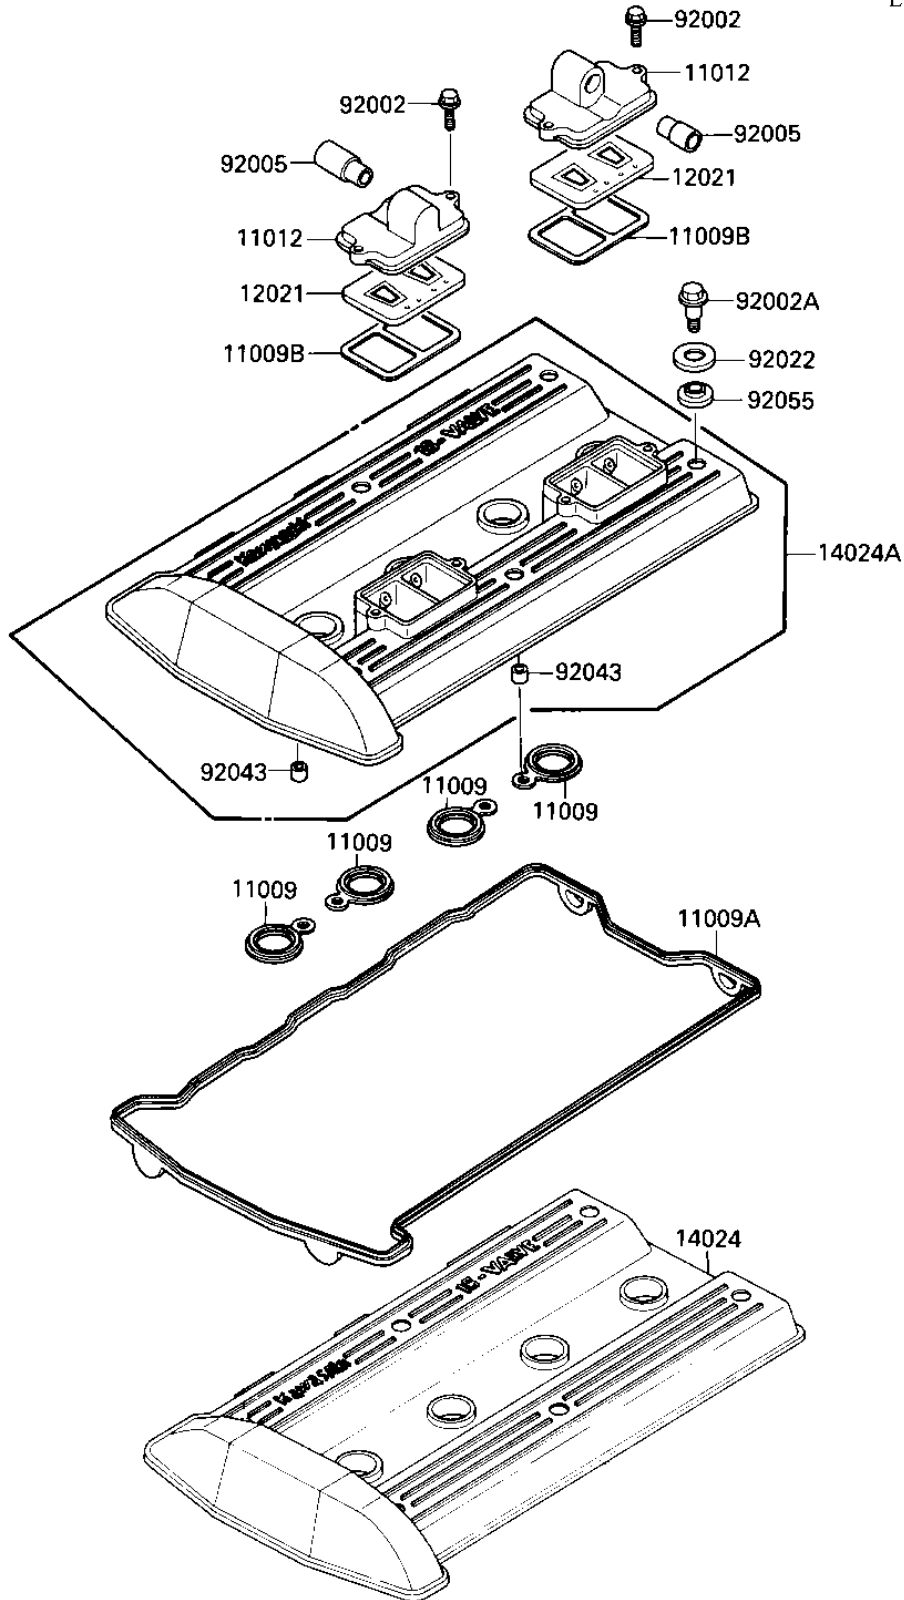

1986 NINJA® 1000R PARTS DIAGRAM

CYLINDER HEAD COVER

E1112-0085

1986 NINJA® 1000R PARTS LIST

CYLINDER HEAD COVER

ITEM NAME	PART NUMBER	QUANTITY
GASKET (Ref # 11009)	11009-1377	1
GASKET,CYLINDER HEAD (Ref # 11009A)	11009-1378	1
GASKET,REED VALVE (Ref # 11009B)	11009-1905	1
CAP,REED VALVE (Ref # 11012)	11012-1481	1
VALVE-ASSY-REED (Ref # 12021)	12021-1053	1
COVER,CYLINDER HEAD (Canada) (Ref # 14024)	14024-1082	1
COVER,CYLINDER HEAD (Ref # 14024A)	14024-1138	1
BOLT,6X22 (Ref # 92002)	92002-1068	1
BOLT (Ref # 92002A)	92150-1447	1
FITTING, REED VALVE (Ref # 92005)	92005-1006	1
WASHER,HEAD COVER BOL (Ref # 92022)	92022-1487	1
PIN,DOWEL,8X10 (Ref # 92043)	92043-1302	1
RING-O,HEAD COVER BOL (Ref # 92055)	92055-1225	1