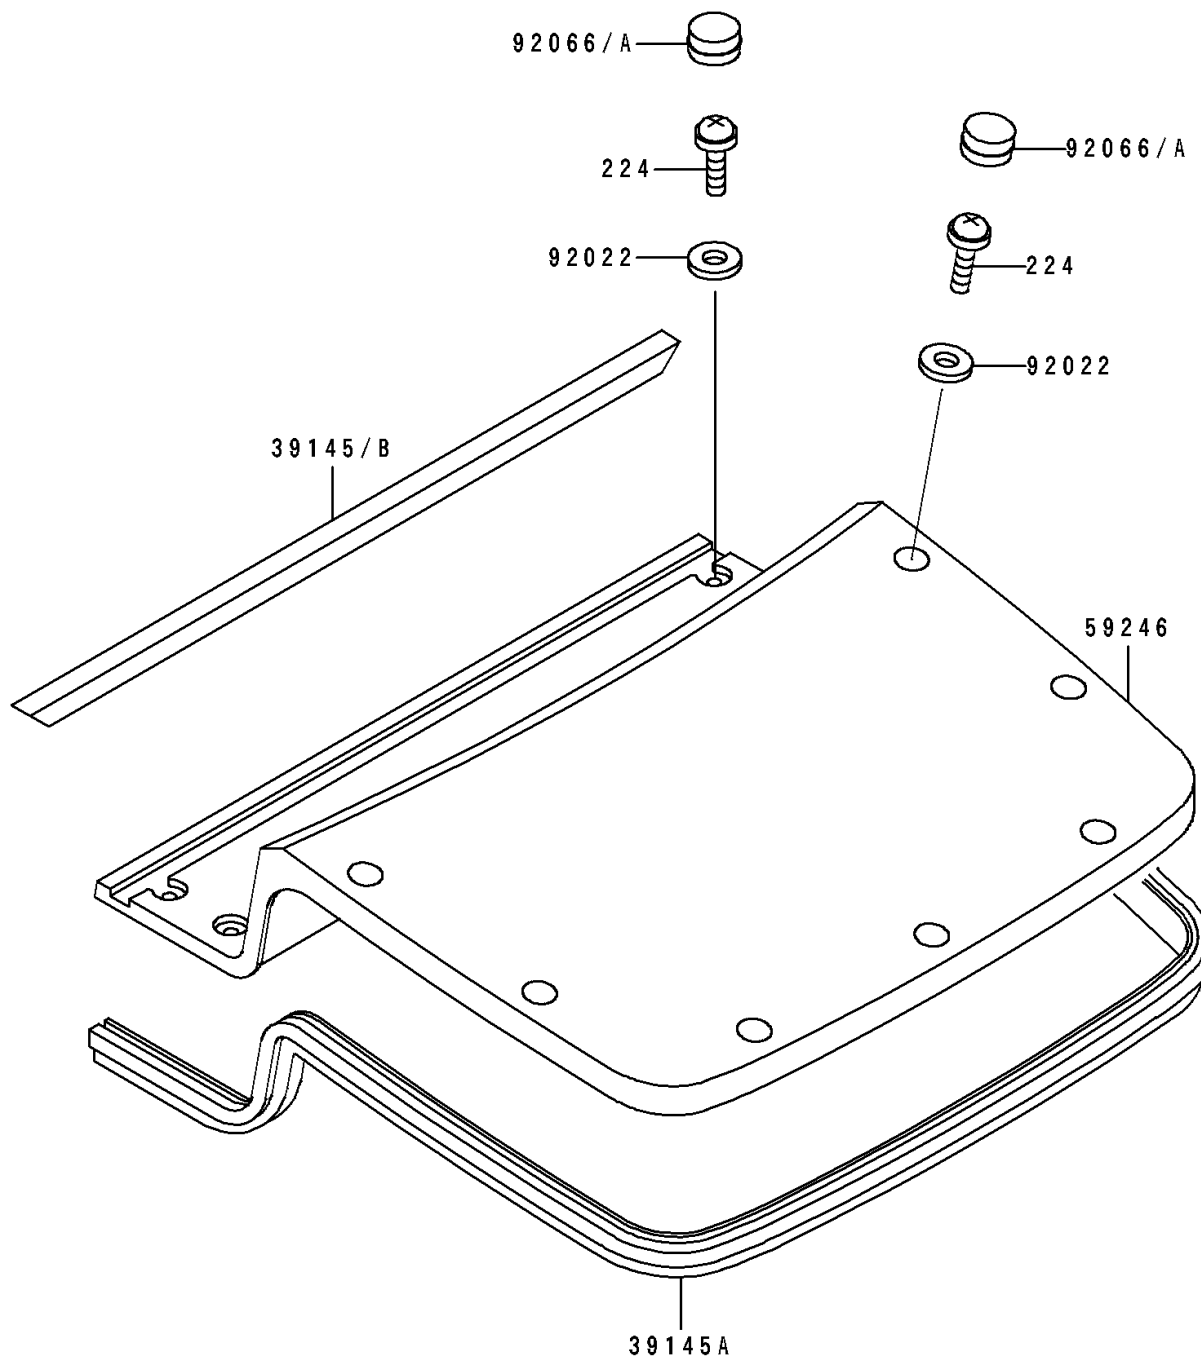

1991 JET SKI® SC PARTS DIAGRAM

Engine Hood

F 3142

1991 JET SKI® SC PARTS LIST

Engine Hood

ITEM NAME	PART NUMBER	QUANTITY
TRIM-SEAL,L=500 (Ref # 39145)	39145-3728	1
TRIM-SEAL,L=1500 (Ref # 39145A)	39145-3729	1
HOOD-ENGINE,J.WHITE (Ref # 59246)	59246-3722-8C	1
WASHER (Ref # 92022)	92022-553	1
PLUG (Ref # 92066)	92066-3734	1
SCREW-PAN-WP-CROS,6X20 (Ref # 224)	224R0620	1