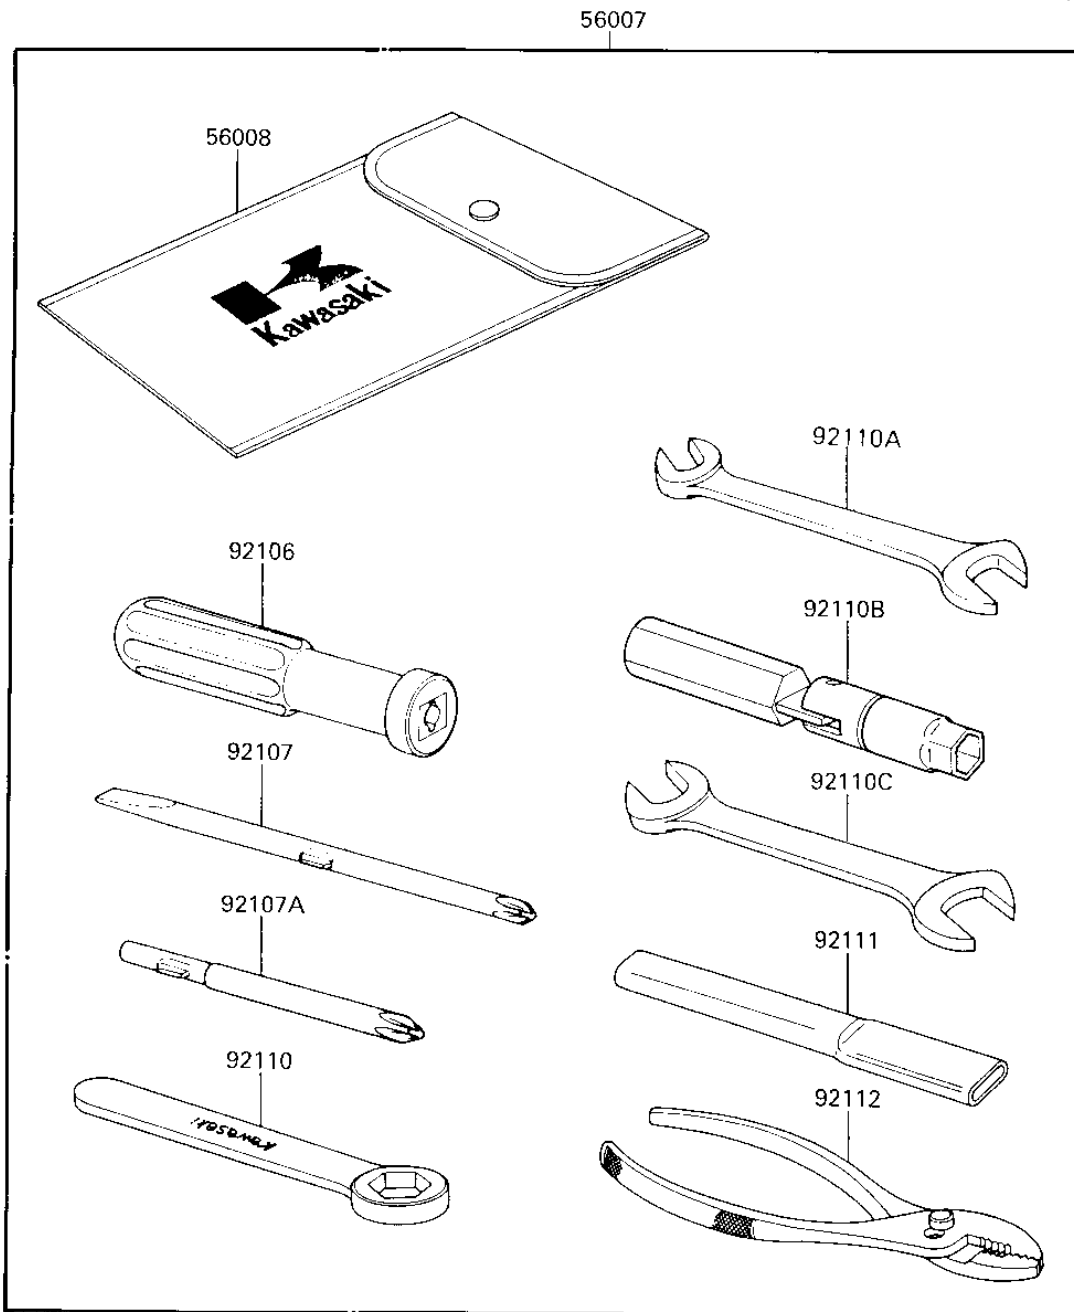

1986 NINJA® 250R PARTS DIAGRAM

OWNER TOOLS

F2810-0223

1986 NINJA® 250R PARTS LIST

OWNER TOOLS

ITEM NAME	PART NUMBER	QUANTITY
BOND,#10 (Ref # 14024)	56019-120	1
TOOLKIT (Ref # 56007)	56007-1312	1
BAG,TOOLKIT (Ref # 56008)	56008-1019	1
LIQUID GASKET (Ref # 92104)	92104-002	1
GRIP,SCREW DRIVER (Ref # 92106)	92106-1001	1
TOOL-DRIVER (Ref # 92107)	92107-1052	1
SCREW DRIVER #3 PHILIP (Ref # 92107A)	92107-005	1
TOOL-WRENCH,BOX END,2 (Ref # 92110)	92110-1150	1
TOOL-WRENCH,OPEN END, (Ref # 92110A)	92110-1152	1
TOOL-WRENCH (Ref # 92110B)	92110-1132	1
TOOL-WRENCH,OPEN END, (Ref # 92110C)	92110-1153	1
TOOL,BAR,BOX END WRENCH (Ref # 92111)	92111-004	1
PLIERS,160MM (Ref # 92112)	92112-003	1