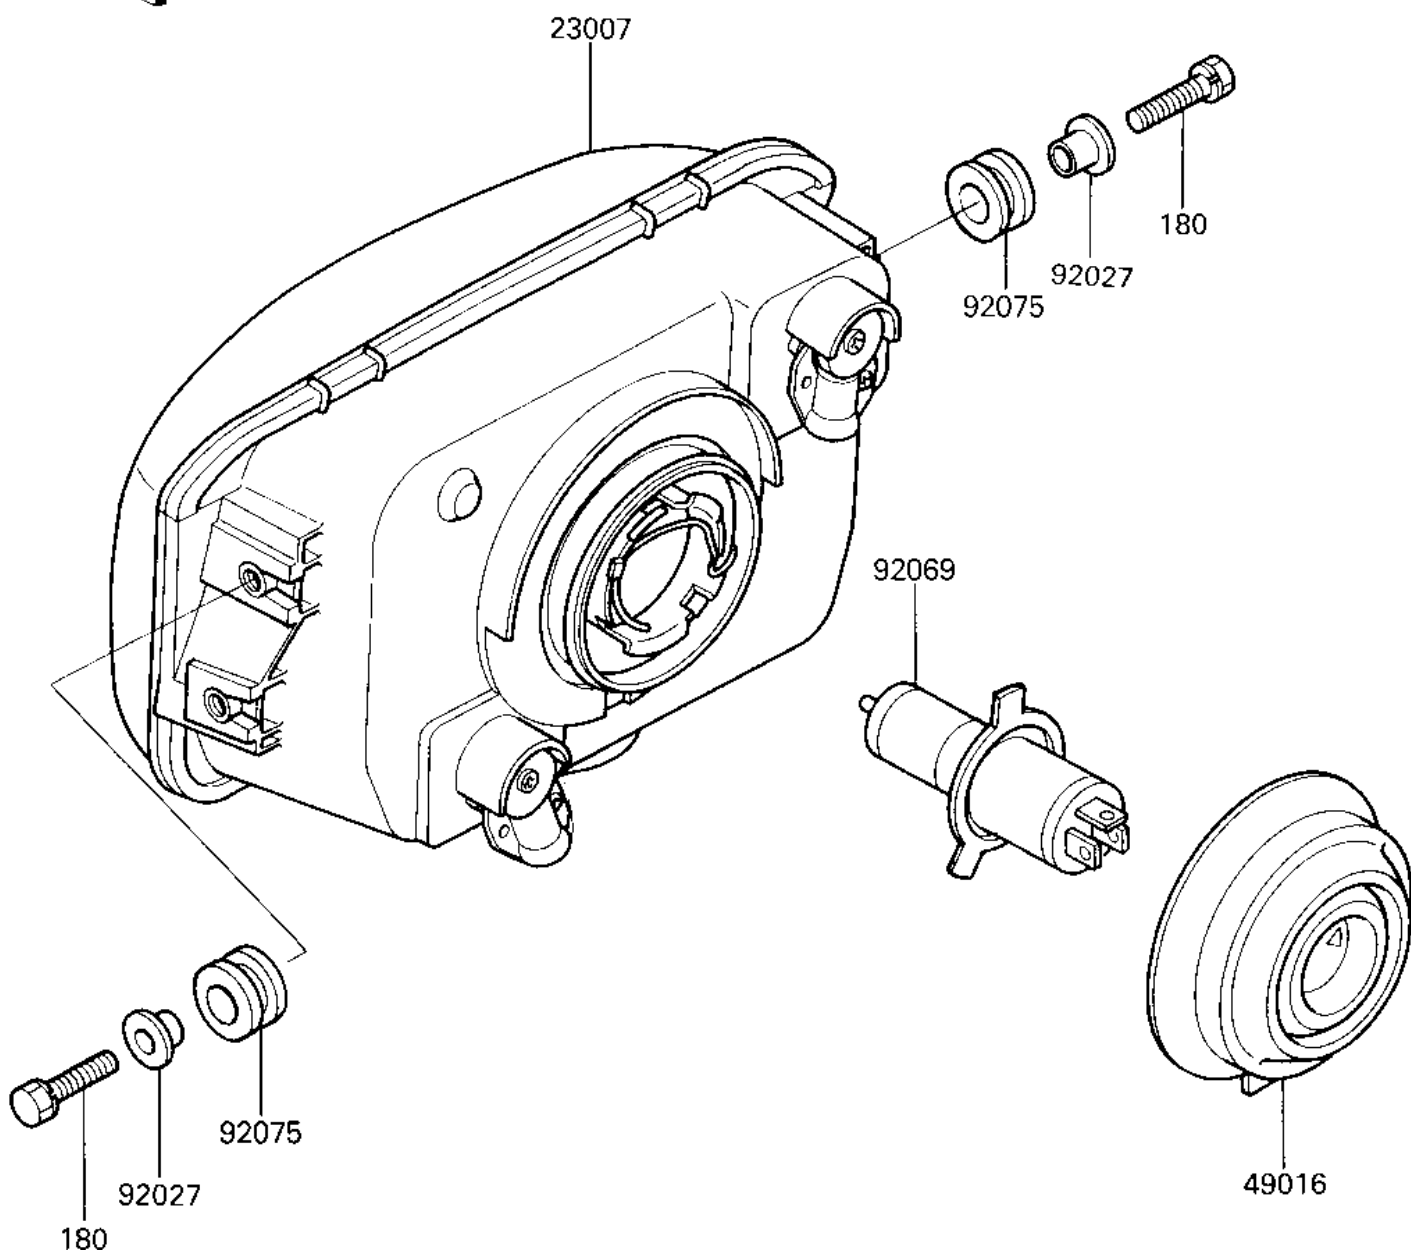

## 1986 NINJA® 250R PARTS DIAGRAM

HEADLIGHT

F2710-0262

## 1986 NINJA® 250R PARTS LIST

### HEADLIGHT

ITEM NAME	PART NUMBER	QUANTITY
LENS-COMP,HEAD LAMP (Ref # 23007)	23007-1194	1
COVER-SEAL,HEAD LAMP (Ref # 49016)	49016-1108	1
COLLAR (Ref # 92027)	92027-251	1
BULB,12V-60/55W (Ref # 92069)	92069-1002	1
DAMPER (Ref # 92075)	92075-1690	1
BOLT-UPSET-WS,6X25 (Ref # 180)	180D0625	1