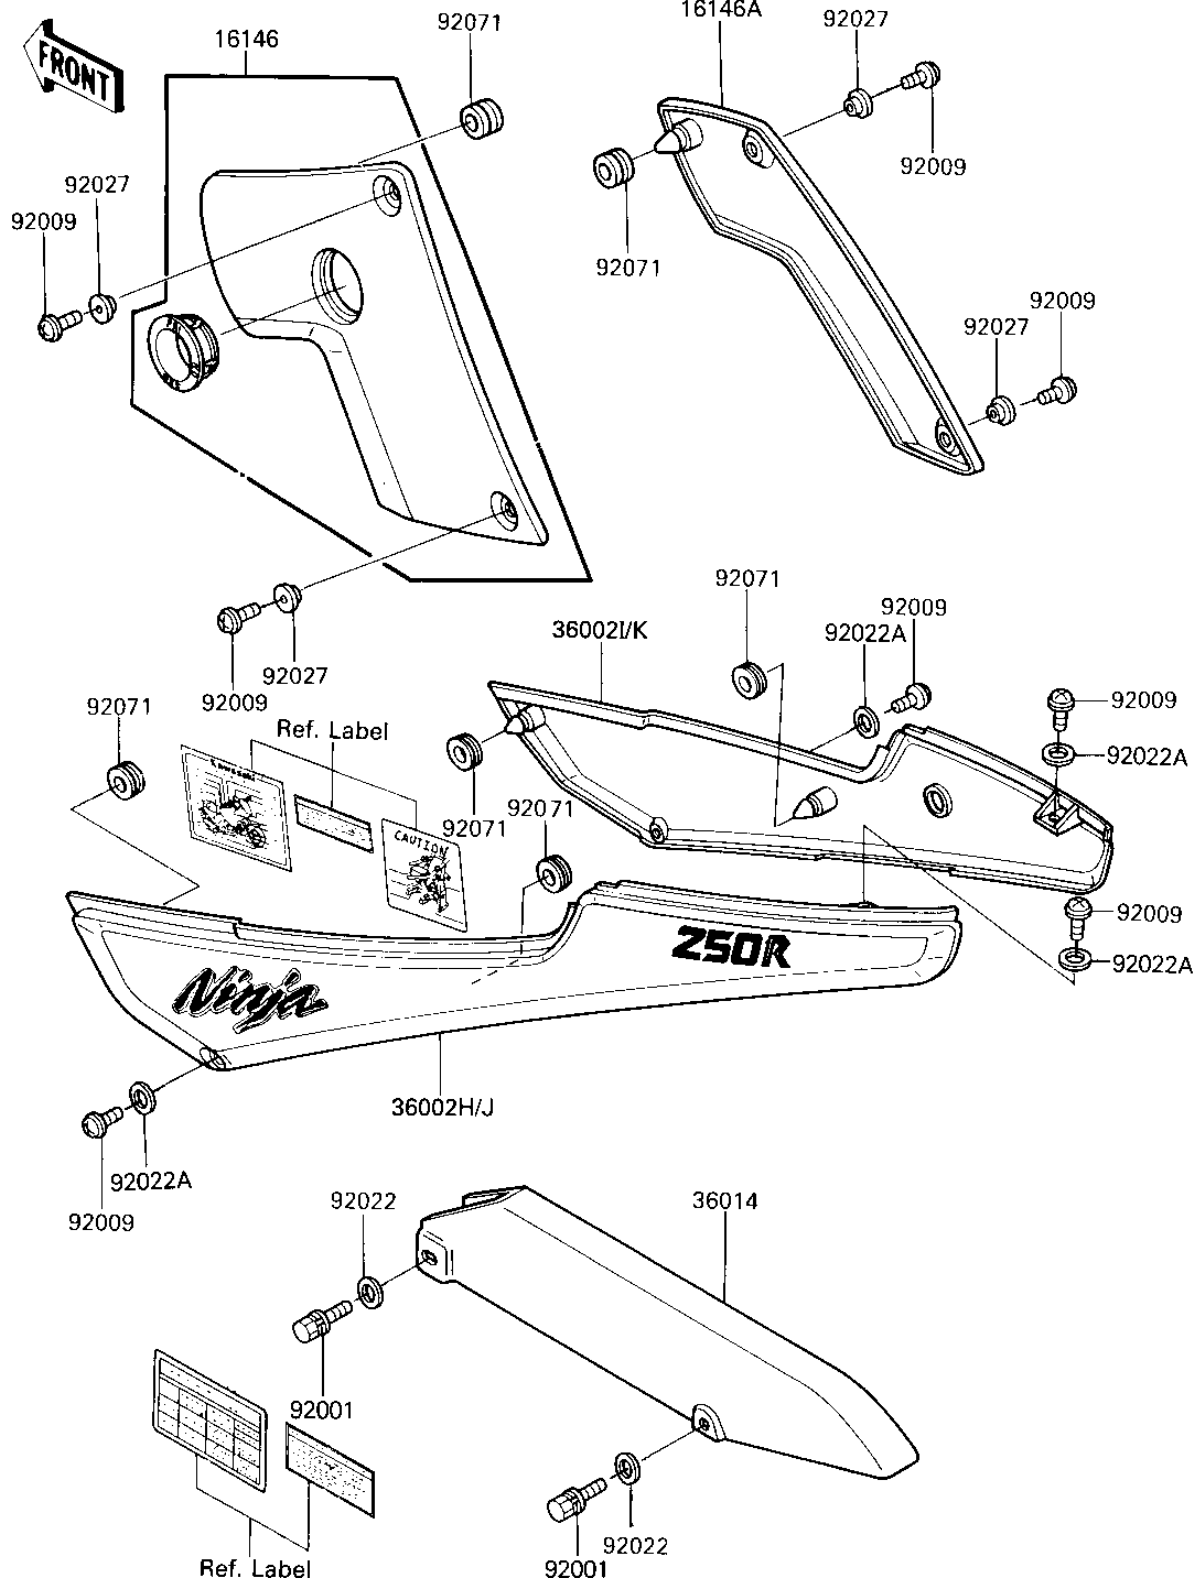

1986 NINJA® 250R PARTS DIAGRAM

SIDE COVERS/CHAIN COVER

F2610-0330

1986 NINJA® 250R PARTS LIST

SIDE COVERS/CHAIN COVER

| ITEM NAME | PART NUMBER | QUANTITY |
|--------------------------------------|---------------|----------|
| COVER-ASSY,KNEE GRIP, (Ref # 16146) | 16146-1065-NB | 1 |
| COVER-ASSY,KNEE GRIP, (Ref # 16146A) | 16146-1066-NB | 1 |
| COVER-SIDE,LH,EBONY (Ref # 36002H) | 36002-5267-H8 | 1 |
| COVER-SIDE,RH,EBONY (Ref # 36002I) | 36002-5268-H8 | 1 |
| CASE-CHAIN (Ref # 36014) | 36014-1147 | 1 |
| BOLT,6X14 (Ref # 92001) | 92001-1782 | 1 |
| SCREW,6X14 (Ref # 92009) | 92009-1287 | 1 |
| WASHER,6.5X20X1.6.BLA (Ref # 92022) | 92022-1346 | 1 |
| WASHER,6.5X16X1.0 (Ref # 92022A) | 92022-1654 | 1 |
| COLLAR (Ref # 92027) | 92027-122 | 1 |
| GROMMET (Ref # 92071) | 92071-056 | 1 |