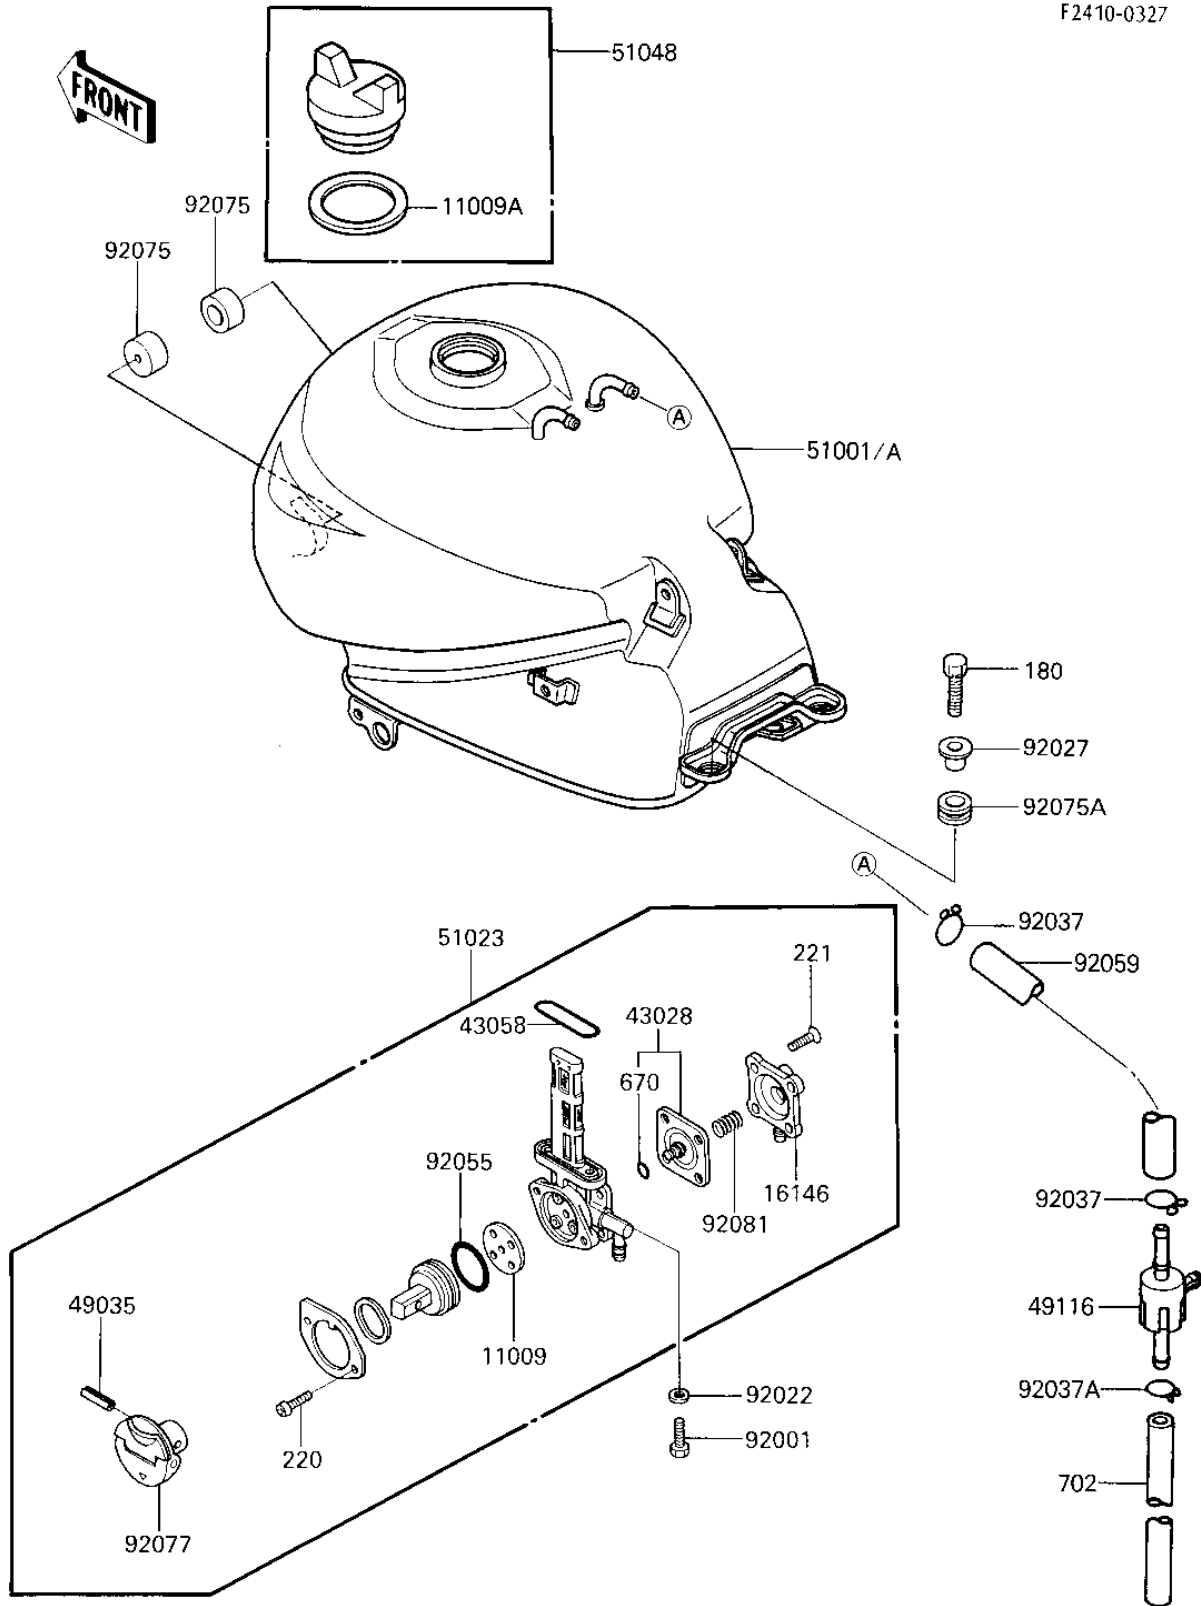

## 1986 NINJA® 250R PARTS DIAGRAM

FUEL TANK

F2410-0327

## 1986 NINJA® 250R PARTS LIST

### FUEL TANK

ITEM NAME	PART NUMBER	QUANTITY
GASKET,FUEL TAP (Ref # 11009)	11009-1188	1
GASKET,FUEL TANK (Ref # 11009A)	11009-1326	1
COVER-ASSY,TAP DIAPHR (Ref # 16146)	16146-1010	1
DIAPHRAGM (Ref # 43028)	43028-1033	1
"O" RING (Ref # 43058)	51039-003	1
PIN-SPRING,3.1X14 (Ref # 49035)	49035-1053	1
VALVE-ASSY,BREATHER (Ref # 49116)	49116-1063	1
TANK-COMP-FUEL (Ref # 51001)	51001-1245	1
TANK-COMP-FUEL (Ref # 51001A)	51001-1252	1
TAP-ASSY,FUEL (Ref # 51023)	51023-1125	1
CAP-ASSY-TANK,FUEL (Ref # 51048)	51048-1070	1
BOLT,6X20,FUEL TAP (Ref # 92001)	92001-1091	1
WASHER-PLAIN (Ref # 92022)	92022-183	1
COLLAR (Ref # 92027)	92027-251	1
CLAMP,CHAIN OILER (Ref # 92037)	92037-147	1
CLAMP (Ref # 92037A)	92037-1610	1
"O" RING,FUEL TAP LEV (Ref # 92055)	92055-1085	1
TUBE (Ref # 92059)	92059-1589	1
DAMPER,FUEL TANK,FRON (Ref # 92075)	92075-1115	1
DAMPER (Ref # 92075A)	92075-1690	1
KNOB,FUEL TAP (Ref # 92077)	92077-1074	1
SPRING,DIAPHRAGM VALV (Ref # 92081)	92081-1240	1
BOLT-UPSET-WS,6X25 (Ref # 180)	180B0625	1
SCREW PAN HEAD 3X8 (Ref # 220)	220B0308	1
SCREW-CSK-CROS,4X14 (Ref # 221)	221B0414	1
"O" RING,4MM (Ref # 670)	670B1504	1
TUBE-RUBBER 5X400 (Ref # 702)	702A05400	1