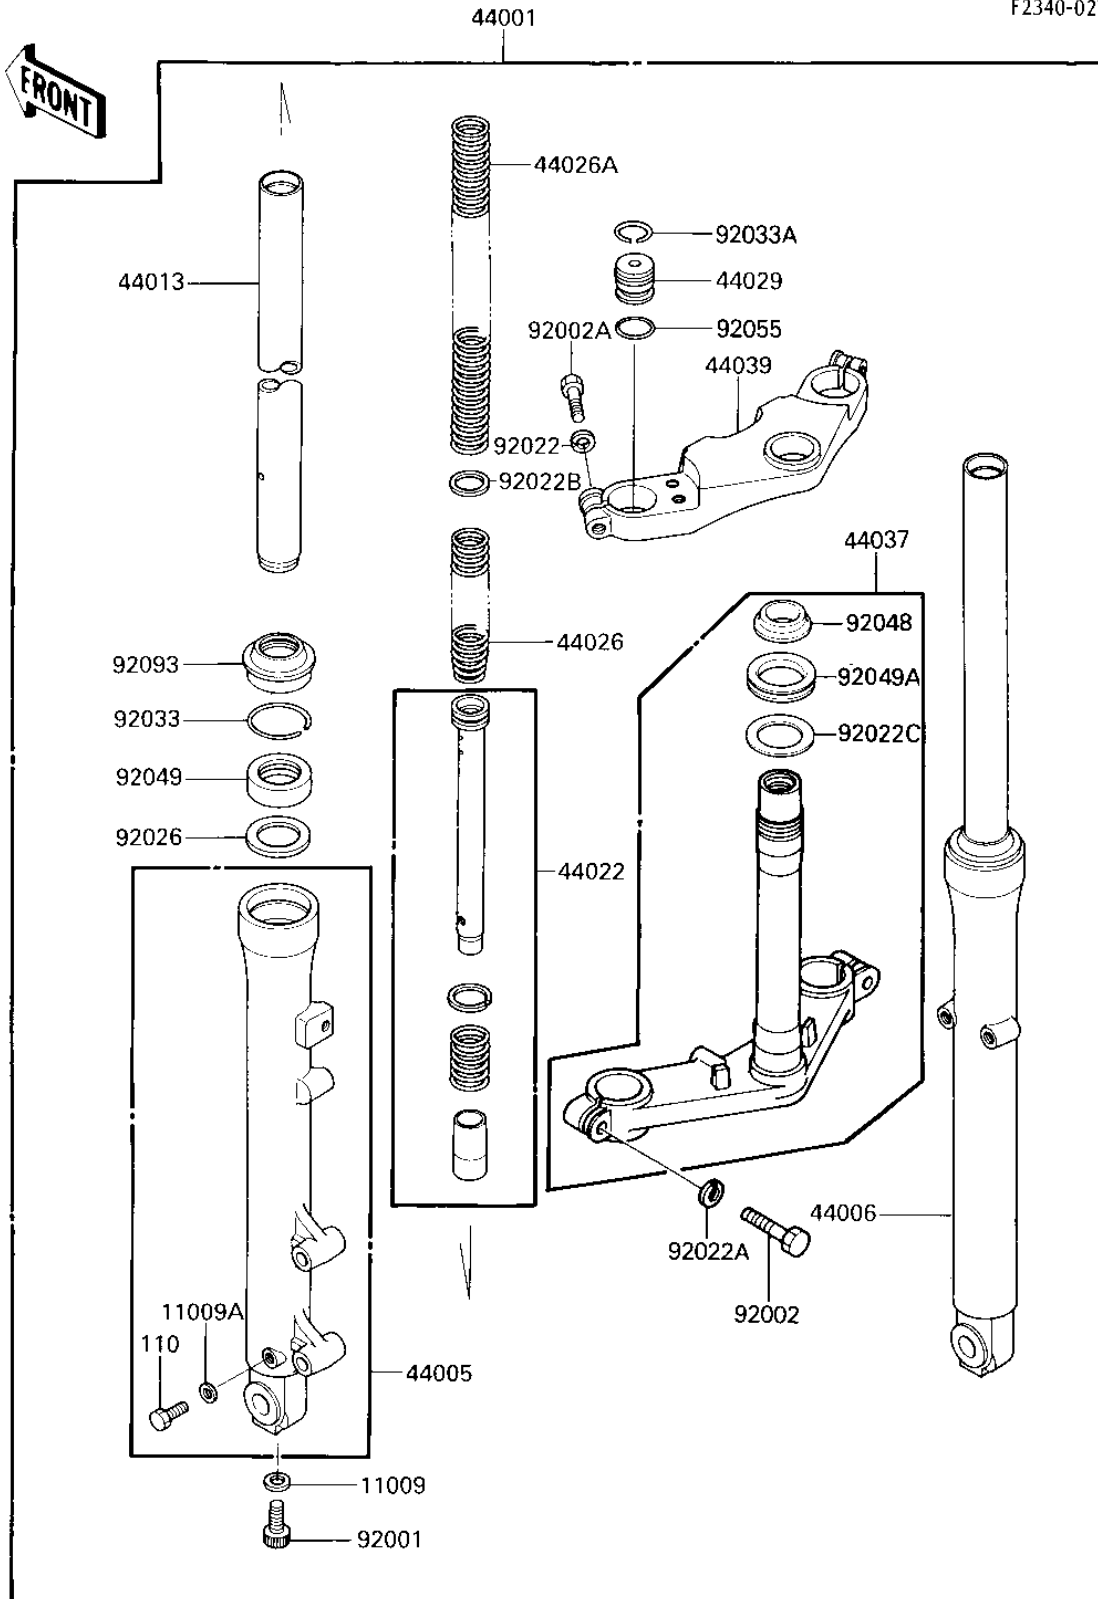

1986 NINJA® 250R PARTS DIAGRAM

FRONT FORK

F2340-0272

1986 NINJA® 250R PARTS LIST

FRONT FORK

ITEM NAME	PART NUMBER	QUANTITY
GASKET,FORK CYL BOLT (Ref # 11009)	44045-051	1
GASKET,DRAIN PLUG (Ref # 11009A)	44045-047	1
FORK-FRONT (Ref # 44001)	44001-1621	1
PIPE-LEFT FORK OUTER (Ref # 44005)	44005-1247	1
PIPE-RIGHT FORK OUTER (Ref # 44006)	44006-1246	1
PIPE-FORK INNER (Ref # 44013)	44013-1250	1
CYLINDER-FORK (Ref # 44022)	44022-1194	1
SPRING-FRONT FORK,LWR (Ref # 44026)	44026-1334	1
SPRING-FRONT FORK,UPP (Ref # 44026A)	44026-1335	1
SEAT-FORK SPRING (Ref # 44029)	44029-1124	1
HOLDER-FORK UNDER (Ref # 44037)	44037-1223	1
HOLDER-FORK UPPER (Ref # 44039)	44039-1136	1
BOLT,FORK DRAIN (Ref # 92001)	92001-1464	1
BOLT,10X32 (Ref # 92002)	92002-1811	1
BOLT (Ref # 92002A)	92002-1812	1
WASHER,SPRING,8MM (Ref # 92022)	92022-1703	1
WASHER,SPRING,10MM (Ref # 92022A)	92022-1704	1
WASHER,SPRING JOINT (Ref # 92022B)	92022-1821	1
WASHER,PLAIN (Ref # 92022C)	92022-231	1
SPACER,OUTER TUBE (Ref # 92026)	92026-1275	1
RING-SNAP,FORK (Ref # 92033)	92033-1219	1
RING-SNAP,FORK TOP (Ref # 92033A)	92033-1220	1
CONE,STEERING STEM (Ref # 92048)	92047-012	1
SEAL-OIL,FORK (Ref # 92049)	92049-1268	1
OIL SEAL,STEERING STM (Ref # 92049A)	92056-003	1
RING-O,FORK SPRING SE (Ref # 92055)	92055-1359	1
SEAL,FORK (Ref # 92093)	92093-1230	1
BOLT HEX HEAD 6X8 (Ref # 110)	110B0608	1