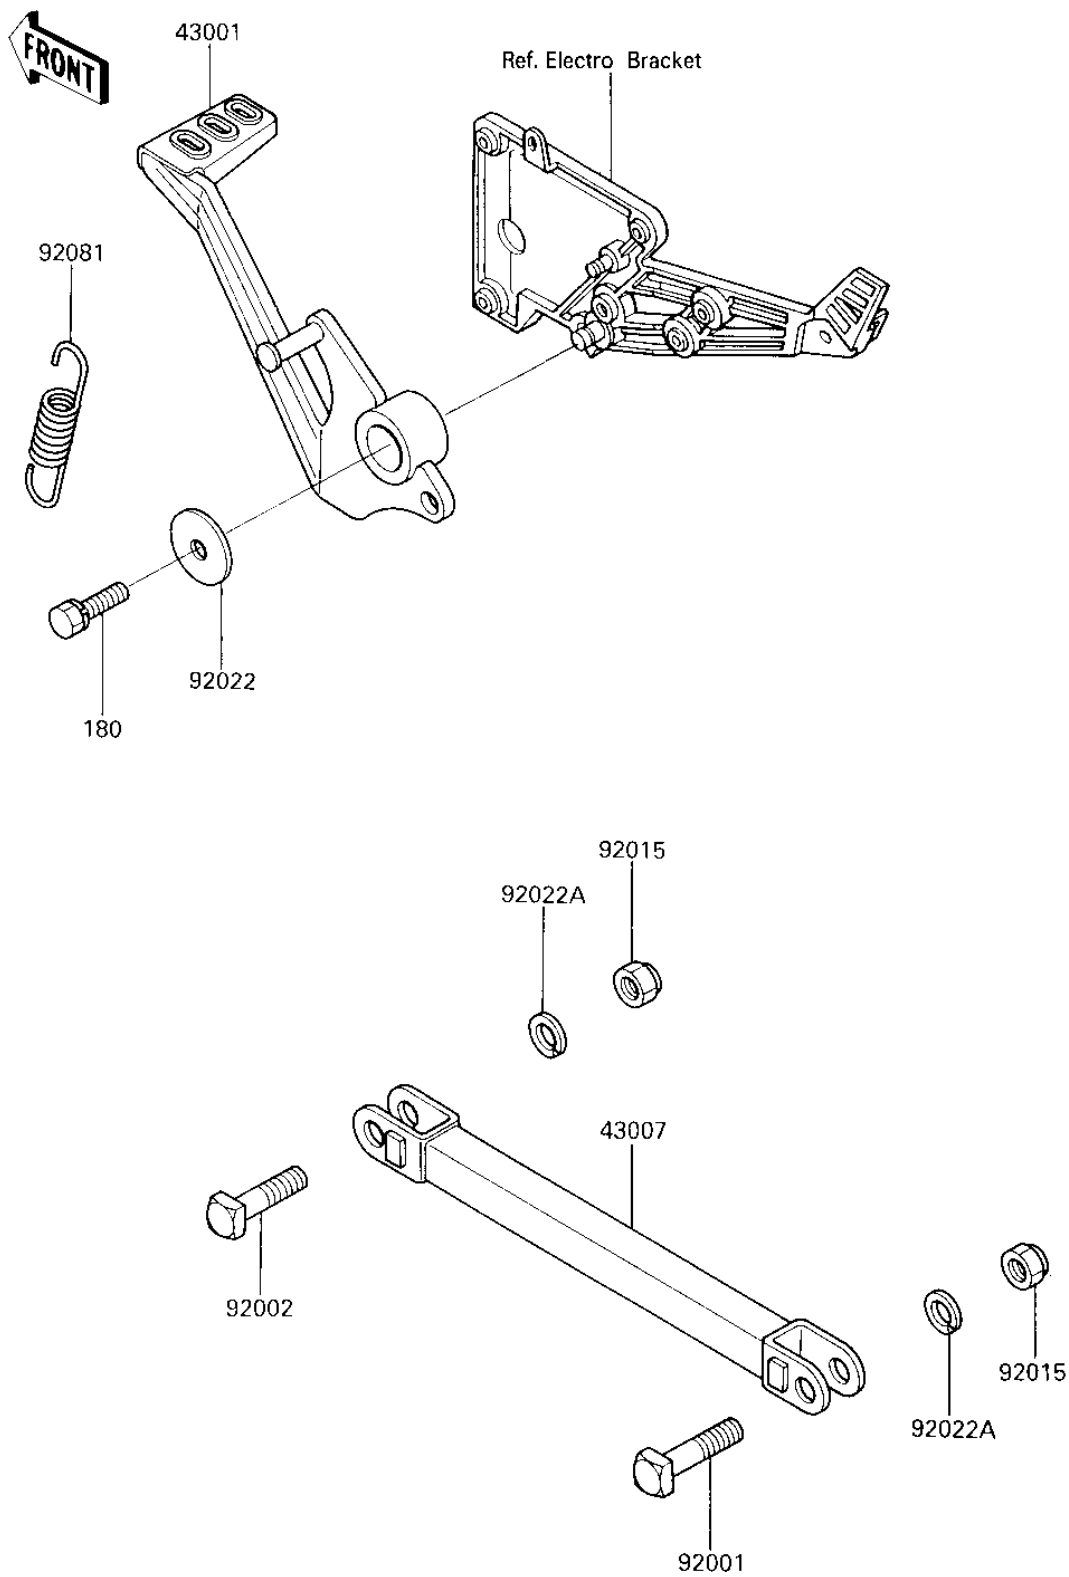

1986 NINJA® 250R PARTS DIAGRAM

BRAKE PEDAL/TORQUE LINK

F2260-0168

1986 NINJA® 250R PARTS LIST

BRAKE PEDAL/TORQUE LINK

ITEM NAME	PART NUMBER	QUANTITY
LEVER-BRAKE,PEDAL (Ref # 43001)	43001-1205	1
ROD-TORQUE (Ref # 43007)	43007-1124	1
BOLT,SQUARE HEAD (Ref # 92001)	92001-1307	1
BOLT,10X32 (Ref # 92002)	92002-1708	1
NUT,LOCK,10MM (Ref # 92015)	92019-021	1
WASHER,7X28X1.6 (Ref # 92022)	92022-1282	1
WASHER,SPRING,10MM (Ref # 92022A)	92022-1540	1
SPRING,BRAKE PEDAL (Ref # 92081)	92081-1604	1
BOLT-UPSET-WS (Ref # 180)	180D0616	1