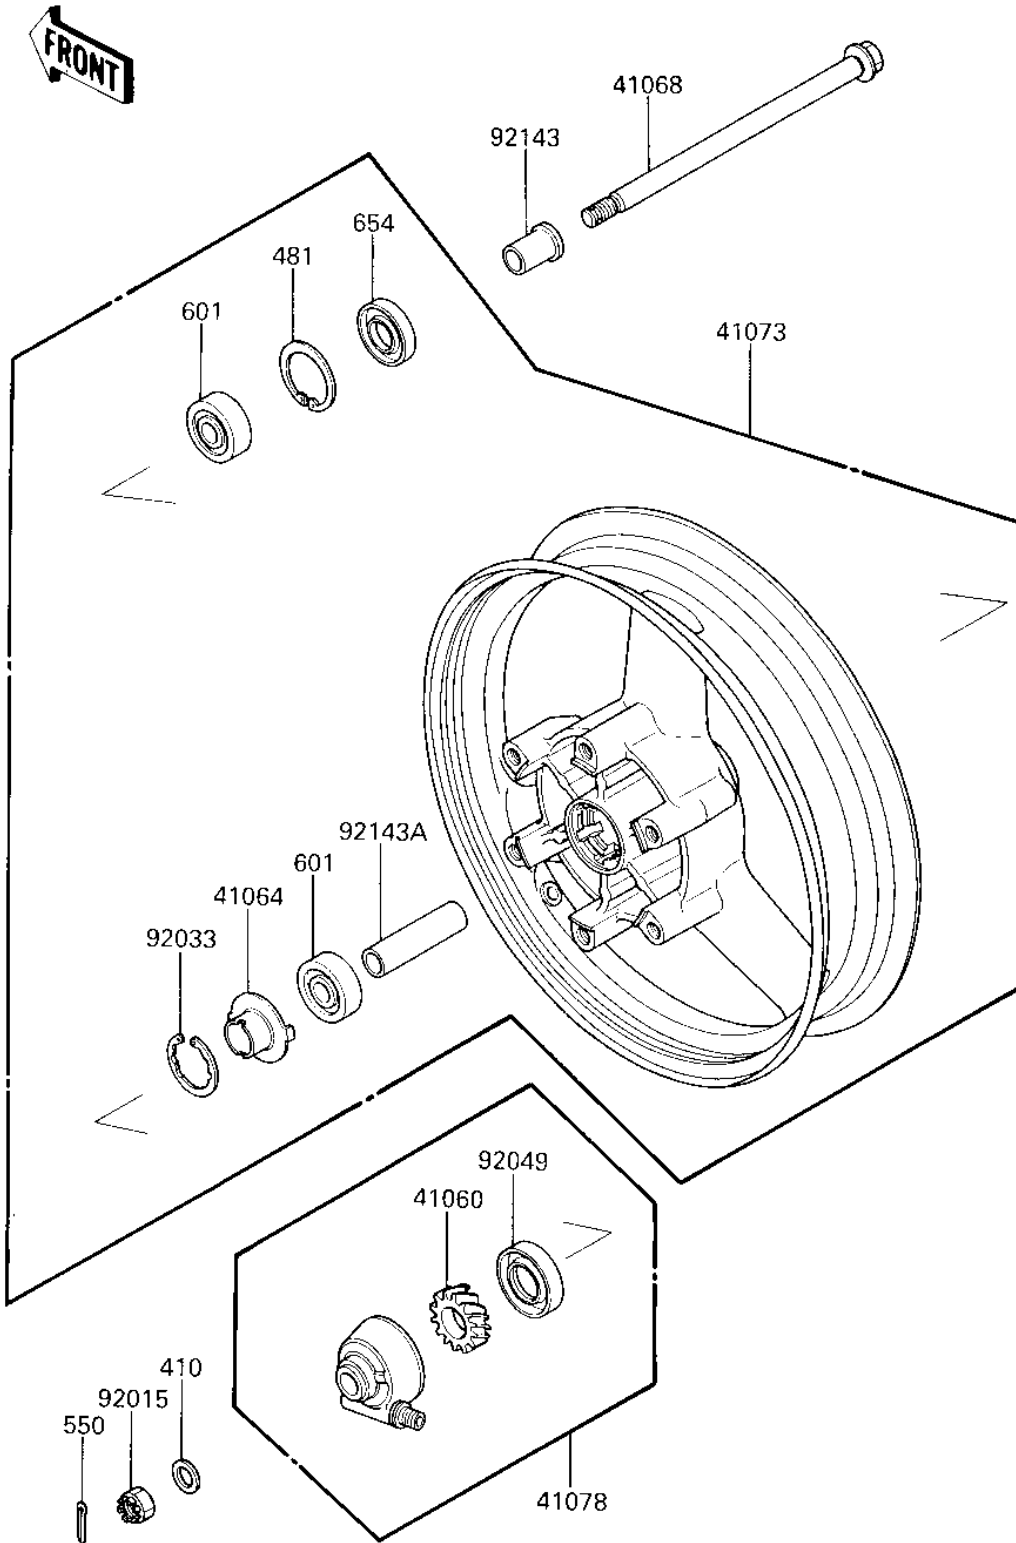

1986 NINJA® 250R PARTS DIAGRAM

FRONT WHEEL/HUB

F2230-0140

1986 NINJA® 250R PARTS LIST

FRONT WHEEL/HUB

ITEM NAME	PART NUMBER	QUANTITY
GEAR-METER SCREW,23T (Ref # 41060)	41060-1107	1
RECEIVER,SPEEDOMETER (Ref # 41064)	41064-1006	1
AXLE,FR (Ref # 41068)	41068-1220	1
WHEEL-ASSY,FR,WHITE N (Ref # 41073)	41073-1332-T6	1
CASE-ASSY-METER GEAR (Ref # 41078)	41078-1055	1
NUT,14MM (Ref # 92015)	42045-020	1
CIRCLIP,42MM (Ref # 92033)	92033-1041	1
OIL SEAL,BJN30427-C3 (Ref # 92049)	92049-1057	1
COLLAR,L=36.5 (Ref # 92143)	92027-1979	1
COLLAR,15.2X22X60 (Ref # 92143A)	92027-1980	1
WASHER PLAIN 14MM (Ref # 410)	410B1400	1
CIRCLIP,35MM (Ref # 481)	481J3500	1
PIN COTTER 3.0X25 (Ref # 550)	550D3025	1
BEARING-BALL (Ref # 601)	601B6202UU	1
OIL SEAL,TCY22358 (Ref # 654)	654A223508	1