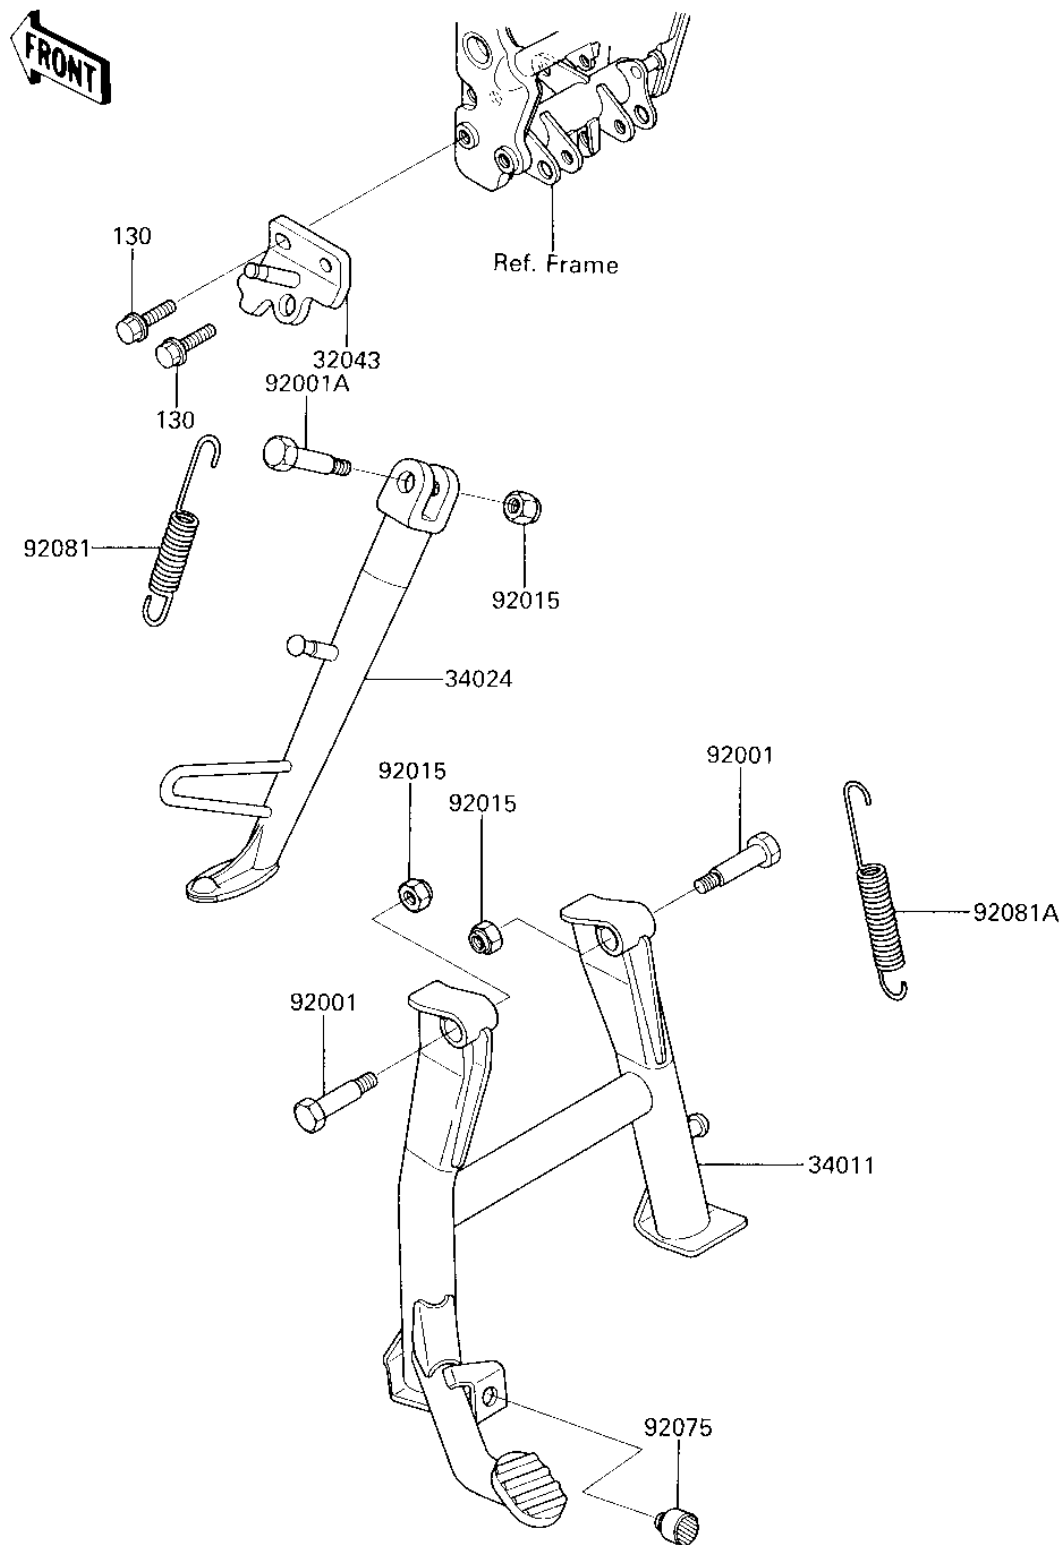

1986 NINJA® 250R PARTS DIAGRAM

STANDS

F2190-0192

1986 NINJA® 250R PARTS LIST

STANDS

| ITEM NAME | PART NUMBER | QUANTITY |
|-------------------------------------|-------------|----------|
| BRACKET-STAND,SIDE (Ref # 32043) | 32043-1281 | 1 |
| STAND-CENTER (Ref # 34011) | 34011-1128 | 1 |
| STAND-SIDE (Ref # 34024) | 34024-1206 | 1 |
| BOLT,MAIN STAND FITTI (Ref # 92001) | 92001-1214 | 1 |
| BOLT,SIDE STAND (Ref # 92001A) | 92001-1788 | 1 |
| NUT,LOCK,10MM,BLACK (Ref # 92015) | 92015-1188 | 1 |
| DAMPER RUBB MAIN STAD (Ref # 92075) | 92075-015 | 1 |
| SPRING,SIDE STAND (Ref # 92081) | 92081-1727 | 1 |
| SPRING,CENTER STAND (Ref # 92081A) | 92081-1834 | 1 |
| BOLT-FLANGED,8X25,BLA (Ref # 130) | 130J0825 | 1 |