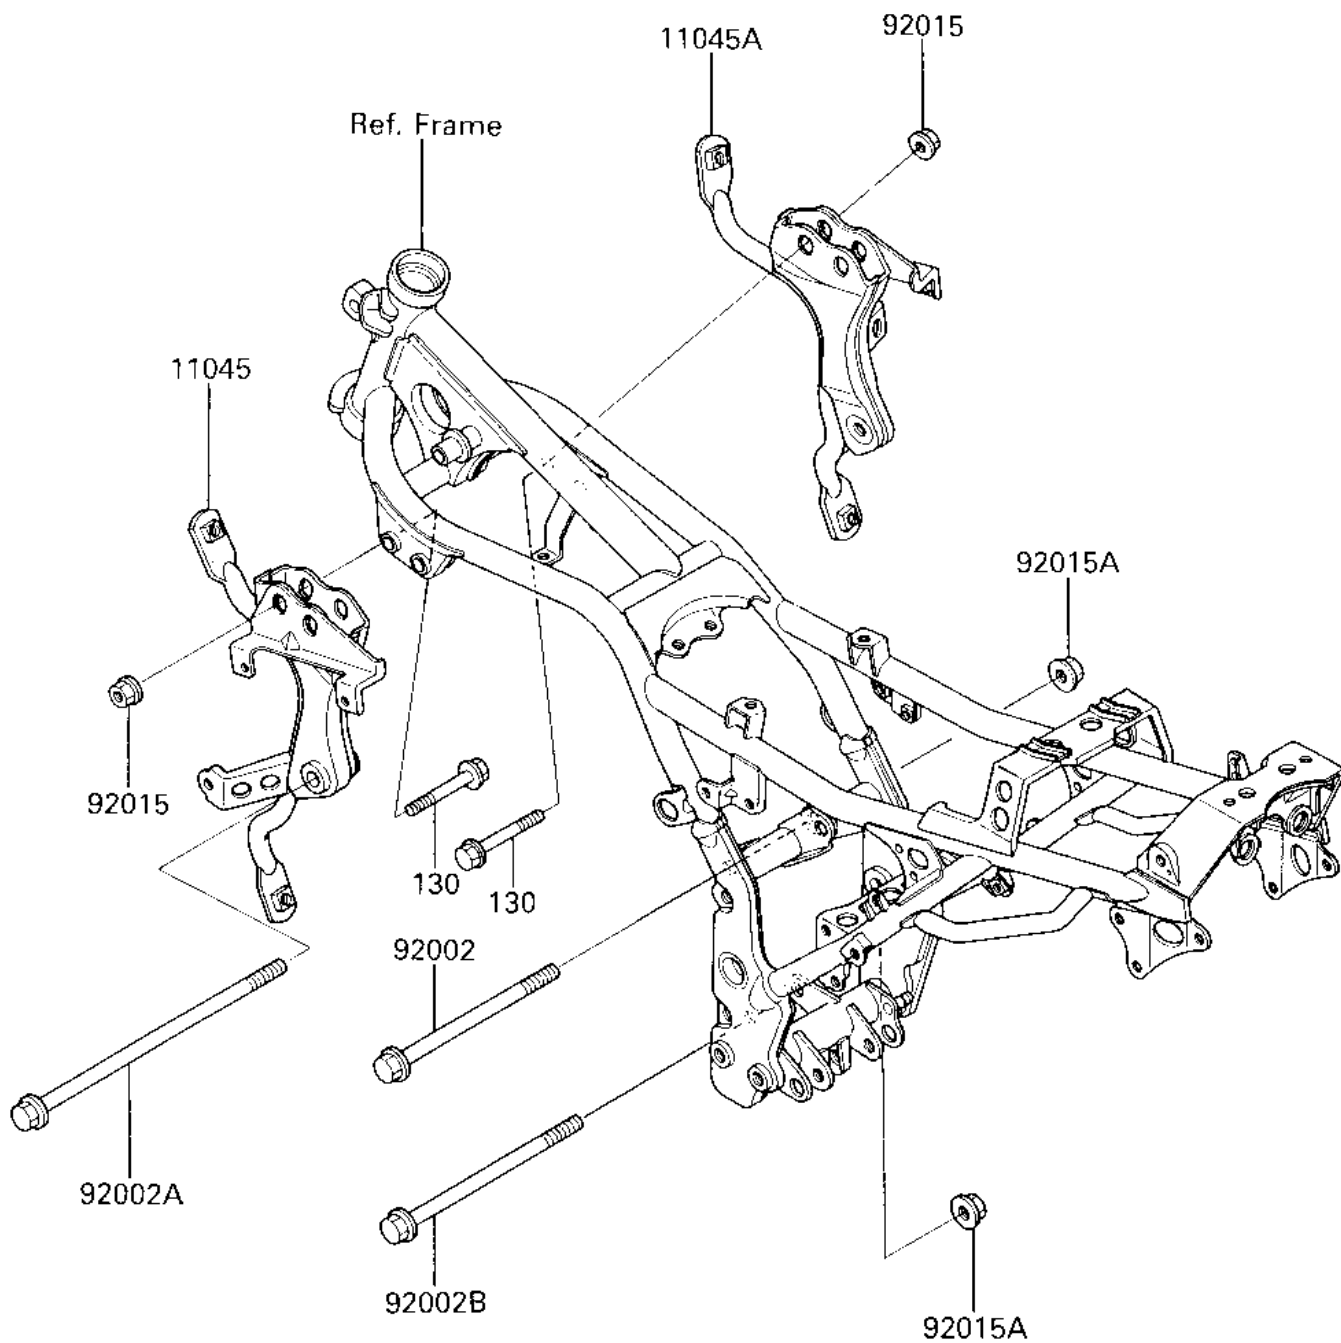

1986 NINJA® 250R PARTS DIAGRAM

FRAME FITTINGS

F2131-0228

1986 NINJA® 250R PARTS LIST

FRAME FITTINGS

ITEM NAME	PART NUMBER	QUANTITY
BRACKET,ENGINE,LH (Ref # 11045)	11044-1799	1
BRACKET,ENGINE,RH (Ref # 11045A)	11044-1800	1
BOLT,10X130 (Ref # 92002)	92002-1087	1
BOLT,FLANGED,10X170 (Ref # 92002A)	92002-1470	1
BOLT (Ref # 92002B)	92002-1795	1
NUT-8MM (Ref # 92015)	92015-1143	1
NUT,FLANGED,10MM,BLAC (Ref # 92015A)	92015-1180	1
BOLT (Ref # 130)	130G0840	1