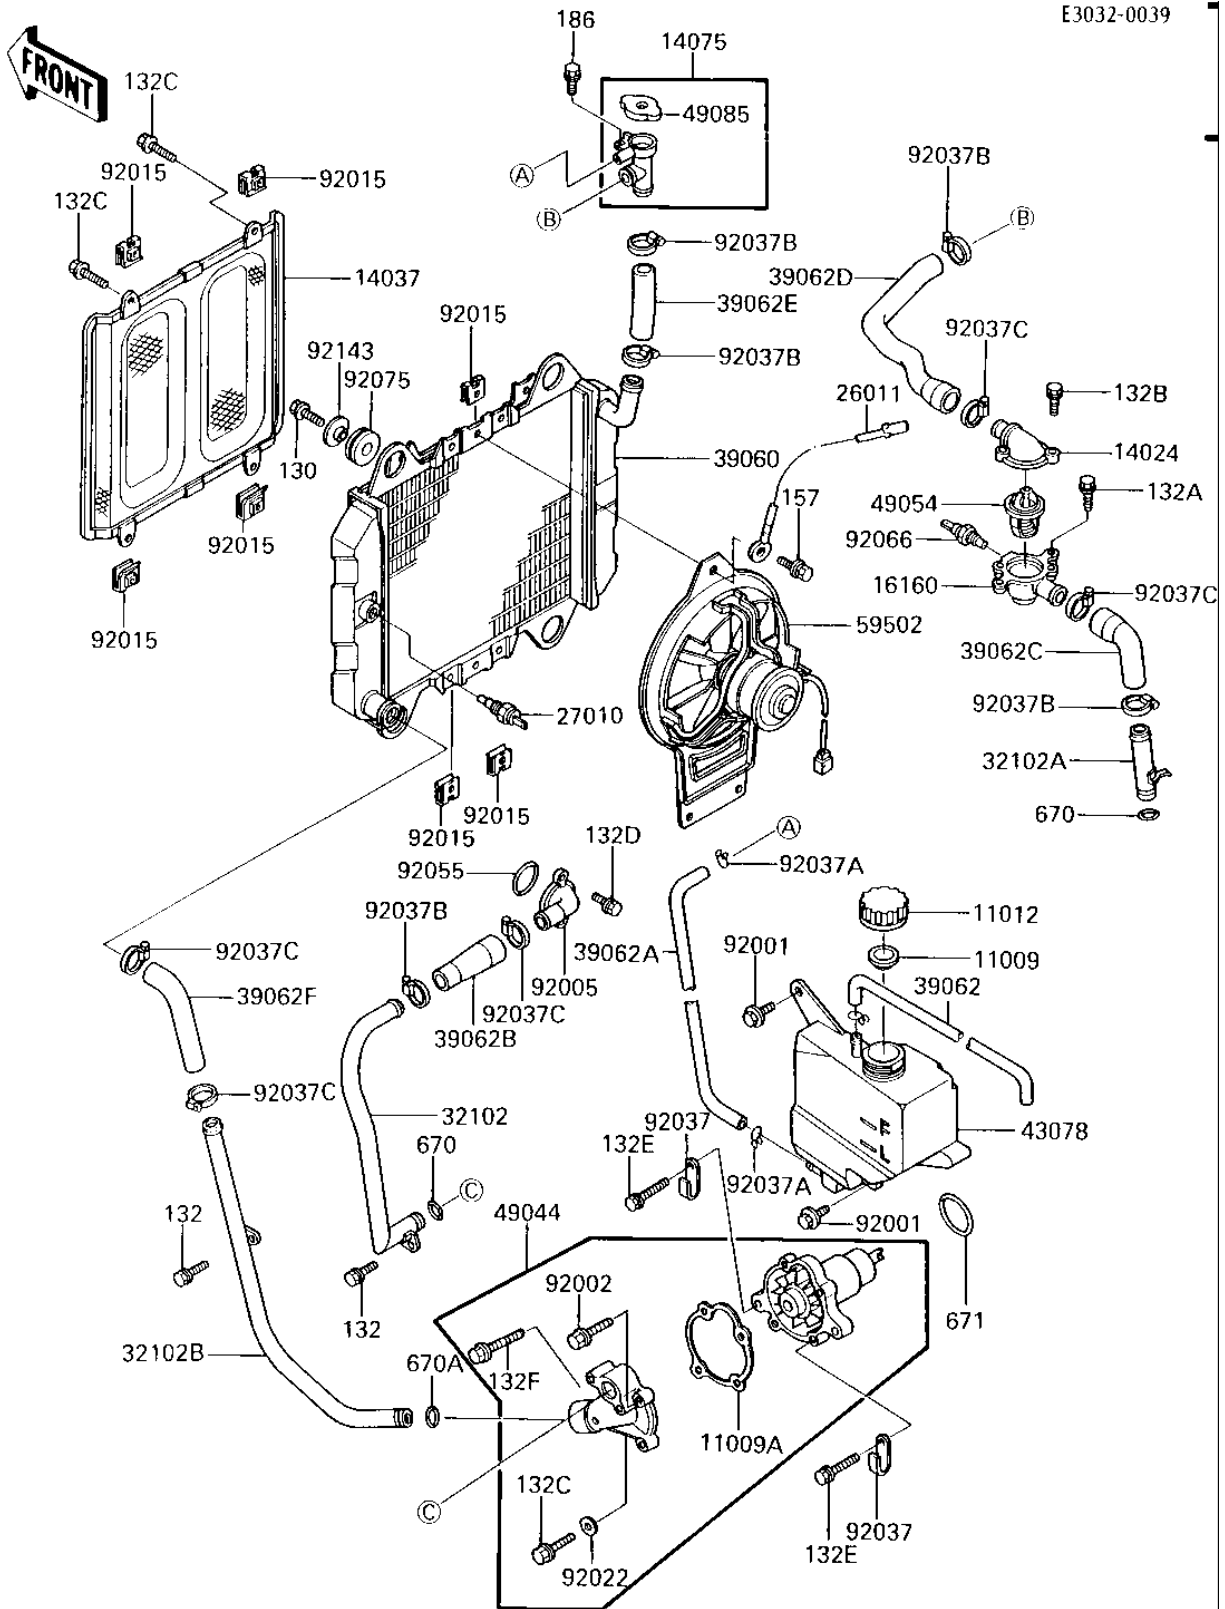

## 1986 NINJA® 250R PARTS DIAGRAM

RADIATOR/FAN/WATER PUMP

E3032-0039

## 1986 NINJA® 250R PARTS LIST

RADIATOR/FAN/WATER PUMP

ITEM NAME	PART NUMBER	QUANTITY
GASKET,RESERVE TANK (Ref # 11009)	11009-1145	1
GASKET,WATER PUMP (Ref # 11009A)	11009-1612	1
CAP,RESERVE TANK (Ref # 11012)	11012-1084	1
COVER,THERMOSTAT UPP (Ref # 14024)	14024-1232	1
SCREEN (Ref # 14037)	14037-1078	1
CAP-ASSY (Ref # 14075)	14075-1061	1
BODY,THERMOSTAT (Ref # 16160)	16160-1110	1
WIRE-LEAD (Ref # 26011)	26011-1361	1
SWITCH,FAN (Ref # 27010)	27010-1167	1
PIPE,WATERPUMP-CYLIND (Ref # 32102)	32102-1020	1
PIPE,HEAD-THERMOSTAT (Ref # 32102A)	32102-1021	1
PIPE,RADIATOR-PUMP (Ref # 32102B)	32102-1022	1
RADIATOR (Ref # 39060)	39060-1072	1
HOSE-COOLING,RESERVIR (Ref # 39062)	39062-1007	1
HOSE-COOLING (Ref # 39062A)	39062-1028	1
HOSE-COOLING,PUMP-CYL (Ref # 39062B)	39062-1169	1
HOSE-COOLING,HEAD-THE (Ref # 39062C)	39062-1170	1
HOSE-COOLING,CAP-THER (Ref # 39062D)	39062-1171	1
HOSE-COOLING,RADIATOR (Ref # 39062E)	39062-1172	1
HOSE-COOLING,RADIATOR (Ref # 39062F)	39062-1173	1
RESERVOIR (Ref # 43078)	43078-1070	1
PUMP-WATER (Ref # 49044)	49044-1064	1
THERMOSTAT (Ref # 49054)	49054-1058	1
CAP-ASSY-PRESSURE (Ref # 49085)	49085-1003	1
FAN-ASSY (Ref # 59502)	59502-1066	1
BOLT,W/WASHER,6X12 (Ref # 92001)	92001-1516	1
BOLT,6X18 (Ref # 92002)	92002-1806	1
FITTING,CYLINDER (Ref # 92005)	92005-1145	1
NUT (Ref # 92015)	92015-1487	1