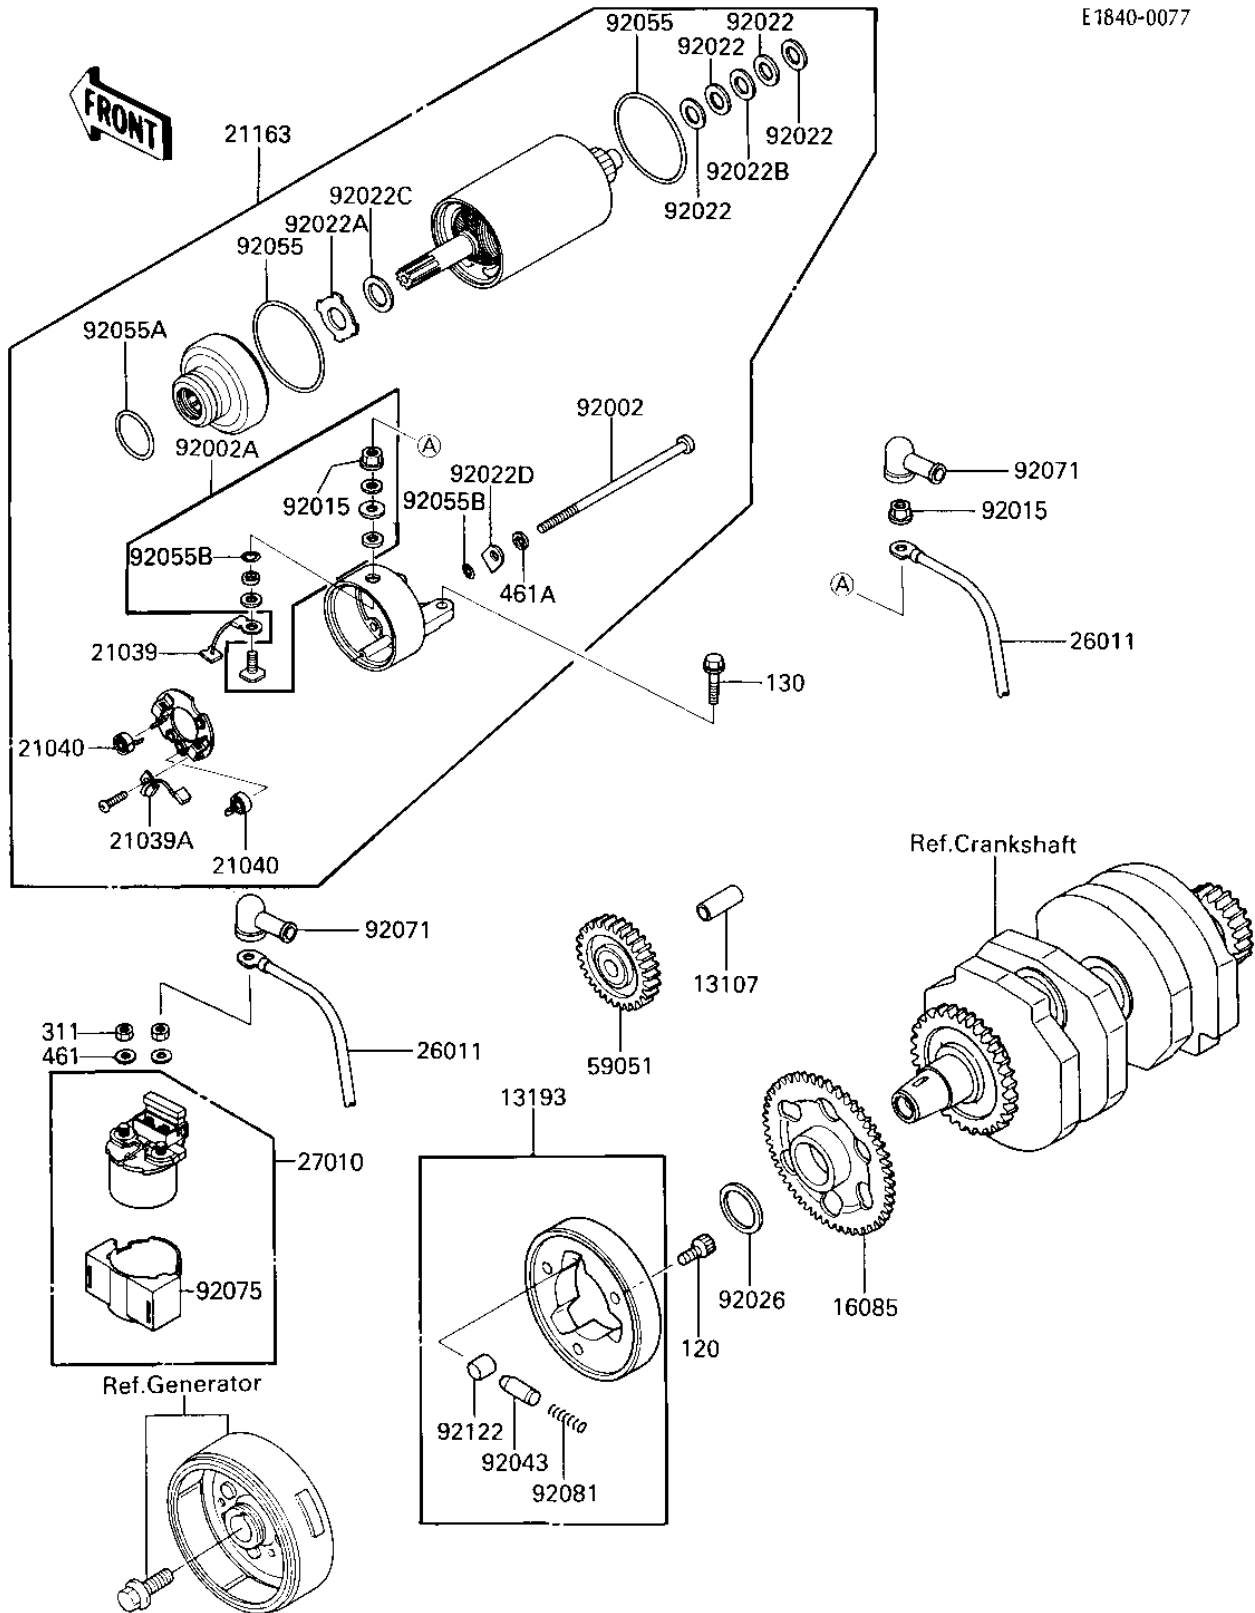

## 1986 NINJA® 250R PARTS DIAGRAM

STARTER MOTOR/STARTER CLUTCH

E1840-0077

## 1986 NINJA® 250R PARTS LIST

### STARTER MOTOR/STARTER CLUTCH

ITEM NAME	PART NUMBER	QUANTITY
SHAFT,7.8X12X26.5 (Ref # 13107)	13107-1176	1
CLUTCH ASSY,ONEWAY (Ref # 13193)	13193-1002	1
GEAR,ONEWAY CLUTCH,65 (Ref # 16085)	16085-1166	1
BRUSH,CARBON(+) (Ref # 21039)	21039-1001	1
BRUSH,- (Ref # 21039A)	21039-1056	1
SPRING-BRUSH (Ref # 21040)	21040-1053	1
STARTER-ELECTRIC (Ref # 21163)	21163-1100	1
WIRE-LEAD (Ref # 26011)	26011-1376	1
SWITCH,MAGNETIC (Ref # 27010)	27010-1213	1
GEAR-SPUR,IDLE (Ref # 59051)	59051-1154	1
BOLT,STARTER (Ref # 92002)	92002-1818	1
BOLT,TERMINAL (Ref # 92002A)	92002-1819	1
NUT,6MM (Ref # 92015)	92015-1476	1
WASHER,THRUST,0.2T (Ref # 92022)	21025-011	1
WASHER,THRUST SUPPORT (Ref # 92022A)	92022-1130	1
WASHER,THRUST,0.8T (Ref # 92022B)	92022-1132	1
WASHER,22X12.2X0.5 (Ref # 92022C)	92022-1714	1
WASHER,LOCK (Ref # 92022D)	92022-1825	1
SPACER,25X40X1 (Ref # 92026)	92026-1004	1
PIN (Ref # 92043)	92043-132	1
"O" RING,56MM (Ref # 92055)	92055-1042	1
RING-O (Ref # 92055A)	92055-1303	1
RING-O,4.5X2.0 (Ref # 92055B)	92055-1370	1
GROMMET,CORD (Ref # 92071)	21017-017	1
DAMPER,MAGNETIC SWITC (Ref # 92075)	92075-1863	1
SPRING,COIL (Ref # 92081)	92081-159	1
ROLLER (Ref # 92122)	92122-006	1
BOLT-SOCKET,8X14 (Ref # 120)	120P0814	1
BOLT-FLANGED,6X20 (Ref # 130)	130J0620	1

## 1986 NINJA® 250R PARTS LIST

STARTER MOTOR/STARTER CLUTCH

ITEM NAME	PART NUMBER	QUANTITY
NUT,6M/M (Ref # 311)	311G0600	1
WASHER SPRING 6MM (Ref # 461)	461F0600	1
WASHER-SPRING,5MM,BLA (Ref # 461A)	461K0500	1