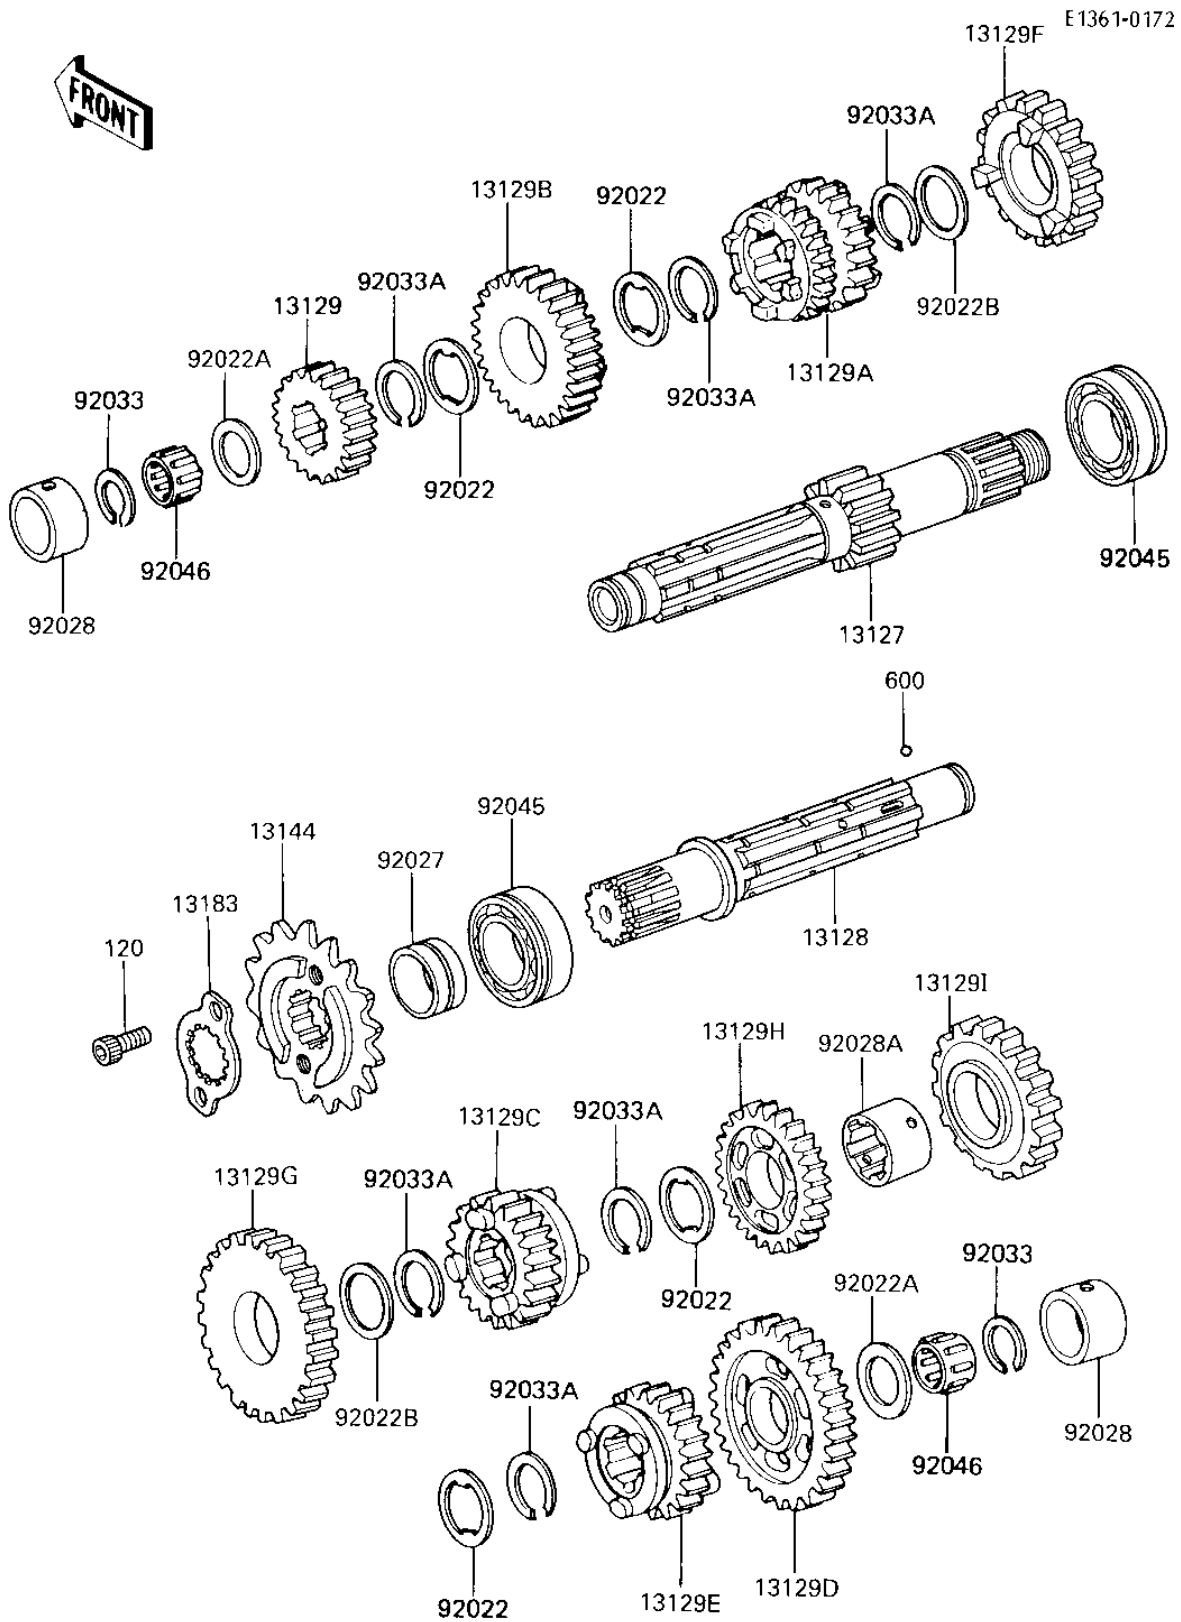

1986 NINJA® 250R PARTS DIAGRAM

TRANSMISSION

1986 NINJA® 250R PARTS LIST

TRANSMISSION

ITEM NAME	PART NUMBER	QUANTITY
SHAFT-TRANSMISSION IN (Ref # 13127)	13127-1134	1
SHAFT-TRANSMISSION OU (Ref # 13128)	13128-1131	1
2ND GEAR,DRIVE,19T (Ref # 13129)	13129-1086	1
GEAR,INPUT 3RD&4TH,22 (Ref # 13129A)	13260-1098	1
TOP GEAR,DRIVE,28T (Ref # 13129B)	13129-1089	1
GEAR,OUTPUT TOP,25T (Ref # 13129C)	13260-1099	1
LOW GEAR,OUTPUT,39T (Ref # 13129D)	13129-1254	1
GEAR,OUTPUT 5TH,27T (Ref # 13129E)	13260-1112	1
GEAR,INPUT 5TH,27T (Ref # 13129F)	13129-1779	1
GEAR,OUTPUT 2ND,34T (Ref # 13129G)	13129-1780	1
GEAR,OUTPUT 3RD,31T (Ref # 13129H)	13129-1781	1
GEAR,OUTPUT 4TH,29T (Ref # 13129I)	13129-1782	1
SPROCKET-OUTPUT,14T (Ref # 13144)	13144-1198	1
PLATE,SPROCKET (Ref # 13183)	13270-1060	1
WASHER,LOCK,30X1.0T (Ref # 92022)	92022-1072	1
WASHER THRUST (Ref # 92022A)	92022-112	1
WASHER PLAIN (Ref # 92022B)	92022-161	1
COLLAR,ENGINE SPROCKE (Ref # 92027)	92027-1302	1
BUSHING,25X33X14 (Ref # 92028)	92028-1426	1
BUSHING (Ref # 92028A)	92028-1437	1
CIRCLIP (Ref # 92033)	92033-015	1
CIRCLIP (Ref # 92033A)	92033-026	1
BEARING-BALL,#6205NX3 (Ref # 92045)	92045-1013	1
BRG,N,20R25139 (Ref # 92046)	92046-044	1
BOLT-SOCKET,6X10 (Ref # 120)	120P0610	1
BALL STEEL 5/32' (Ref # 600)	600A0500	1