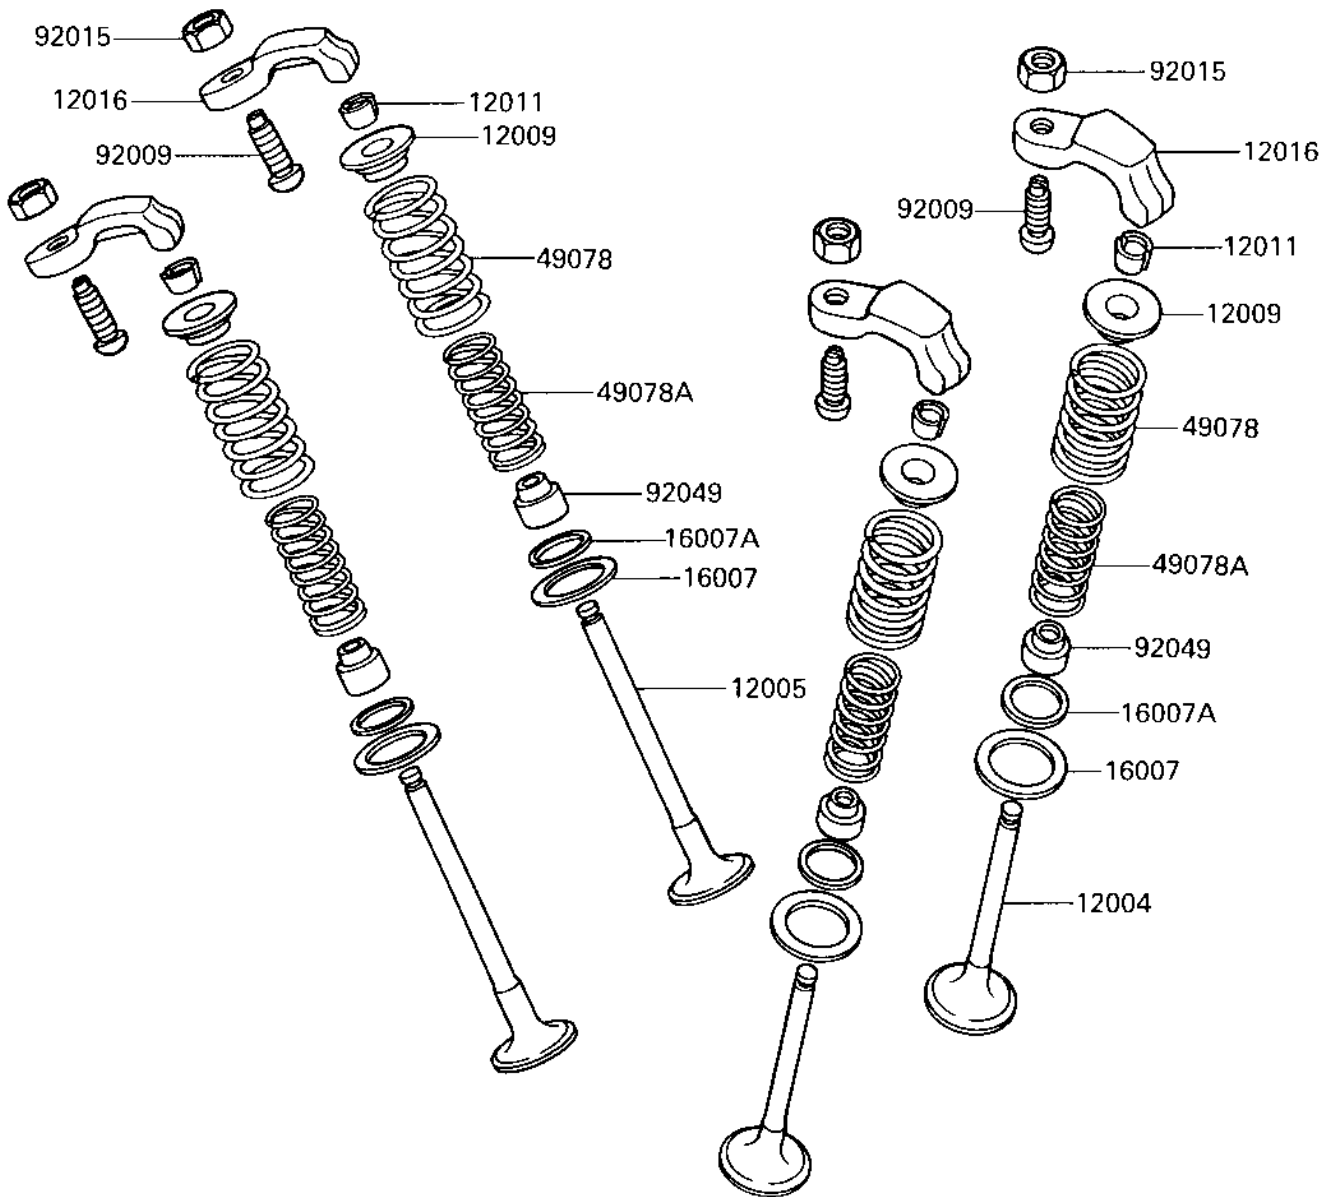

1986 NINJA® 250R PARTS DIAGRAM

ROCKER ARMS/VALVES

E1210-0042

1986 NINJA® 250R PARTS LIST

ROCKER ARMS/VALVES

ITEM NAME	PART NUMBER	QUANTITY
VALVE-INTAKE (Ref # 12004)	12004-1074	1
VALVE-EXHAUST (Ref # 12005)	12005-1091	1
RETAINER-VALVE SPRING (Ref # 12009)	12009-1060	1
COLLET (Ref # 12011)	12011-1051	1
ARM-ROCKER (Ref # 12016)	12016-1067	1
SEAT-SPRING (Ref # 16007)	16007-1144	1
SEAT-SPRING (Ref # 16007A)	16007-1143	1
SPRING-ENGINE VALVE (Ref # 49078)	49078-1078	1
SPRING-ENGINE VALVE (Ref # 49078A)	49078-1079	1
SCREW,6MM (Ref # 92009)	92009-1424	1
NUT,6MM (Ref # 92015)	92015-1586	1
SEAL-OIL,VSB58.558 (Ref # 92049)	92049-1218	1