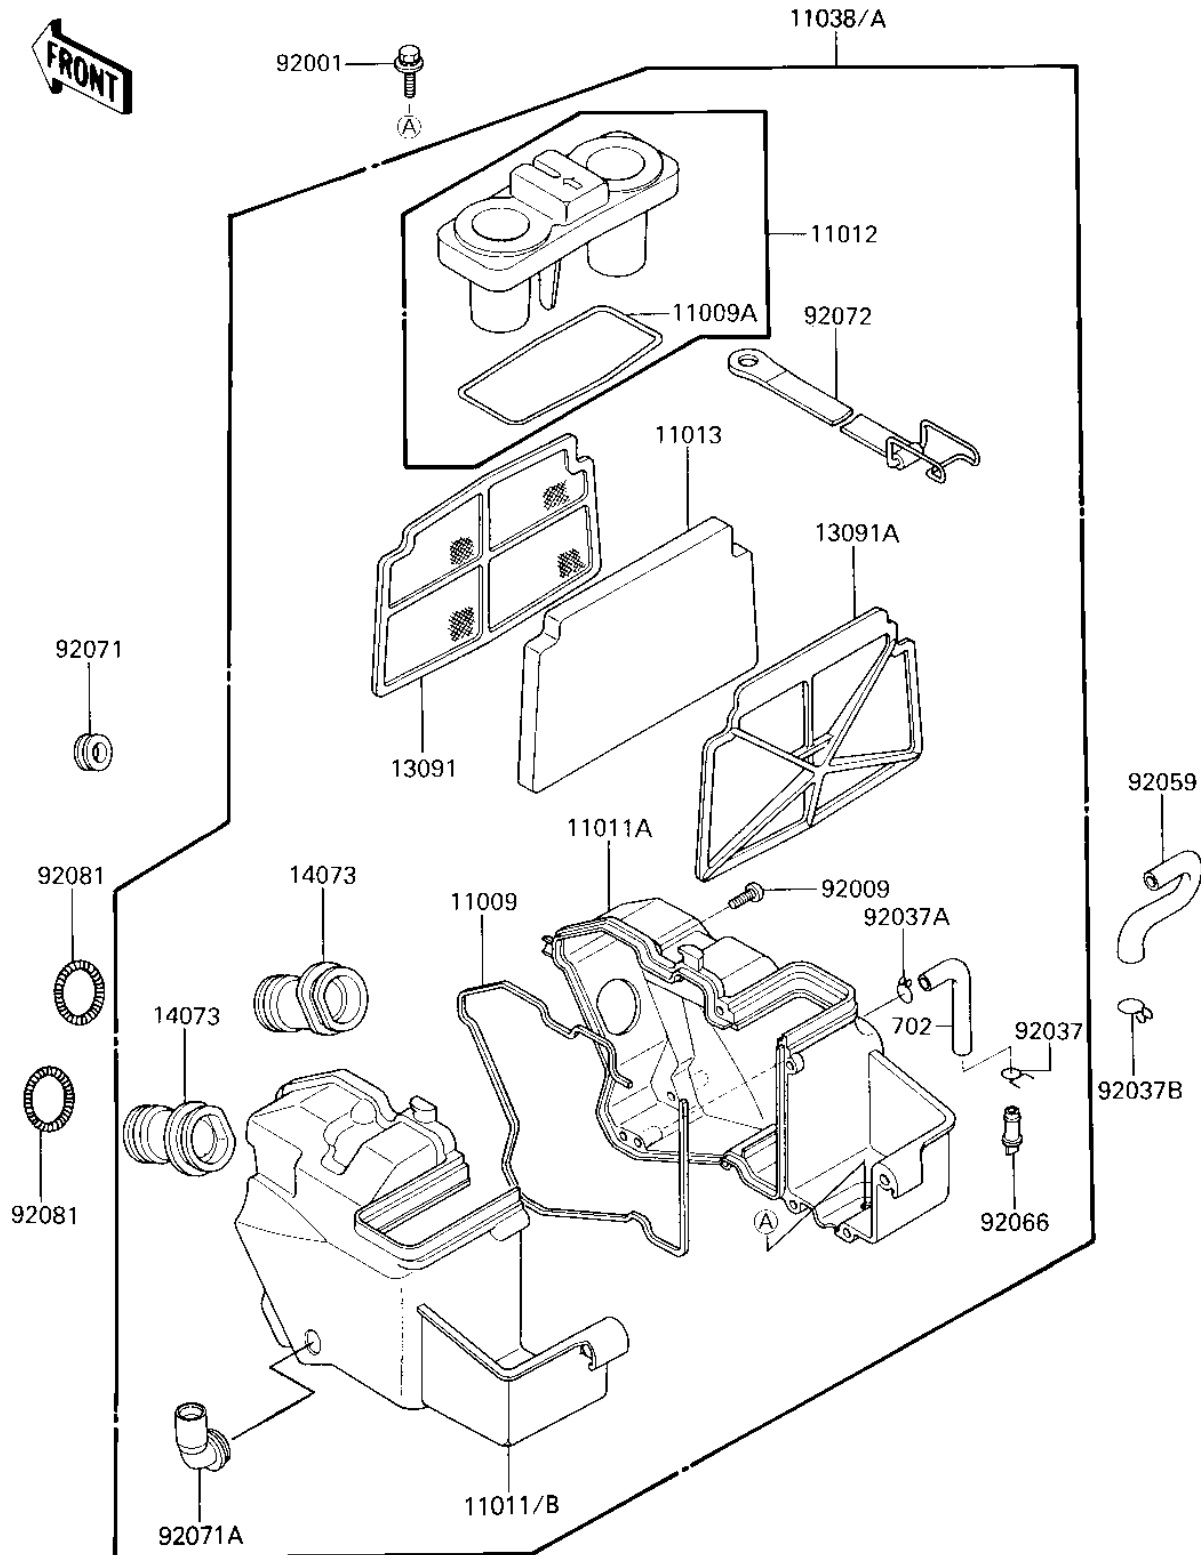

1986 NINJA® 250R PARTS DIAGRAM

AIR CLEANER

E1130-0212

1986 NINJA® 250R PARTS LIST

AIR CLEANER

ITEM NAME	PART NUMBER	QUANTITY
GASKET,AIR FILTER (Ref # 11009)	11009-1599	1
GASKET (Ref # 11009A)	11009-1613	1
CASE-AIR FILTER,LH (Ref # 11011)	11011-1218	1
CASE-AIR FILTER,RH (Ref # 11011A)	11011-1219	1
CASE-AIR FILTER,LH (Ref # 11011B)	11011-1233	1
CAP,INTAKE (Ref # 11012)	11012-1504	1
ELEMENT-AIR FILTER (Ref # 11013)	11013-1141	1
CASE-ASSY-AIR FILTER (Ref # 11038)	11038-1058	1
CASE-ASSY-AIR FILTER (Ref # 11038A)	11038-1059	1
HOLDER,AIR FILTER,FR (Ref # 13091)	13091-1421	1
HOLDER,AIR FILTER,RR (Ref # 13091A)	13091-1422	1
DUCT,AIR FILTER (Ref # 14073)	14073-1252	1
BOLT,6X16 (Ref # 92001)	92001-1863	1
SCREW,TAPPING,5X25 (Ref # 92009)	92009-1339	1
CLAMP-PIPE (Ref # 92037)	92037-072	1
CLAMP,CHAIN OILER (Ref # 92037A)	92037-147	1
CLAMP,BREATHER TUBE (Ref # 92037B)	92037-213	1
TUBE,BREAHER (Ref # 92059)	92059-1676	1
PLUG (Ref # 92066)	92066-1211	1
GROMMET,RESERVIR (Ref # 92071)	92071-1047	1
GROMMET,AIR FILTER (Ref # 92071A)	92071-1114	1
BAND,AIR FILTER (Ref # 92072)	92072-1196	1
SPRING,AIR FILTER DUC (Ref # 92081)	92144-1771	1
TUBE-BREATHER (BULK) (Ref # 702)	702A071000	1