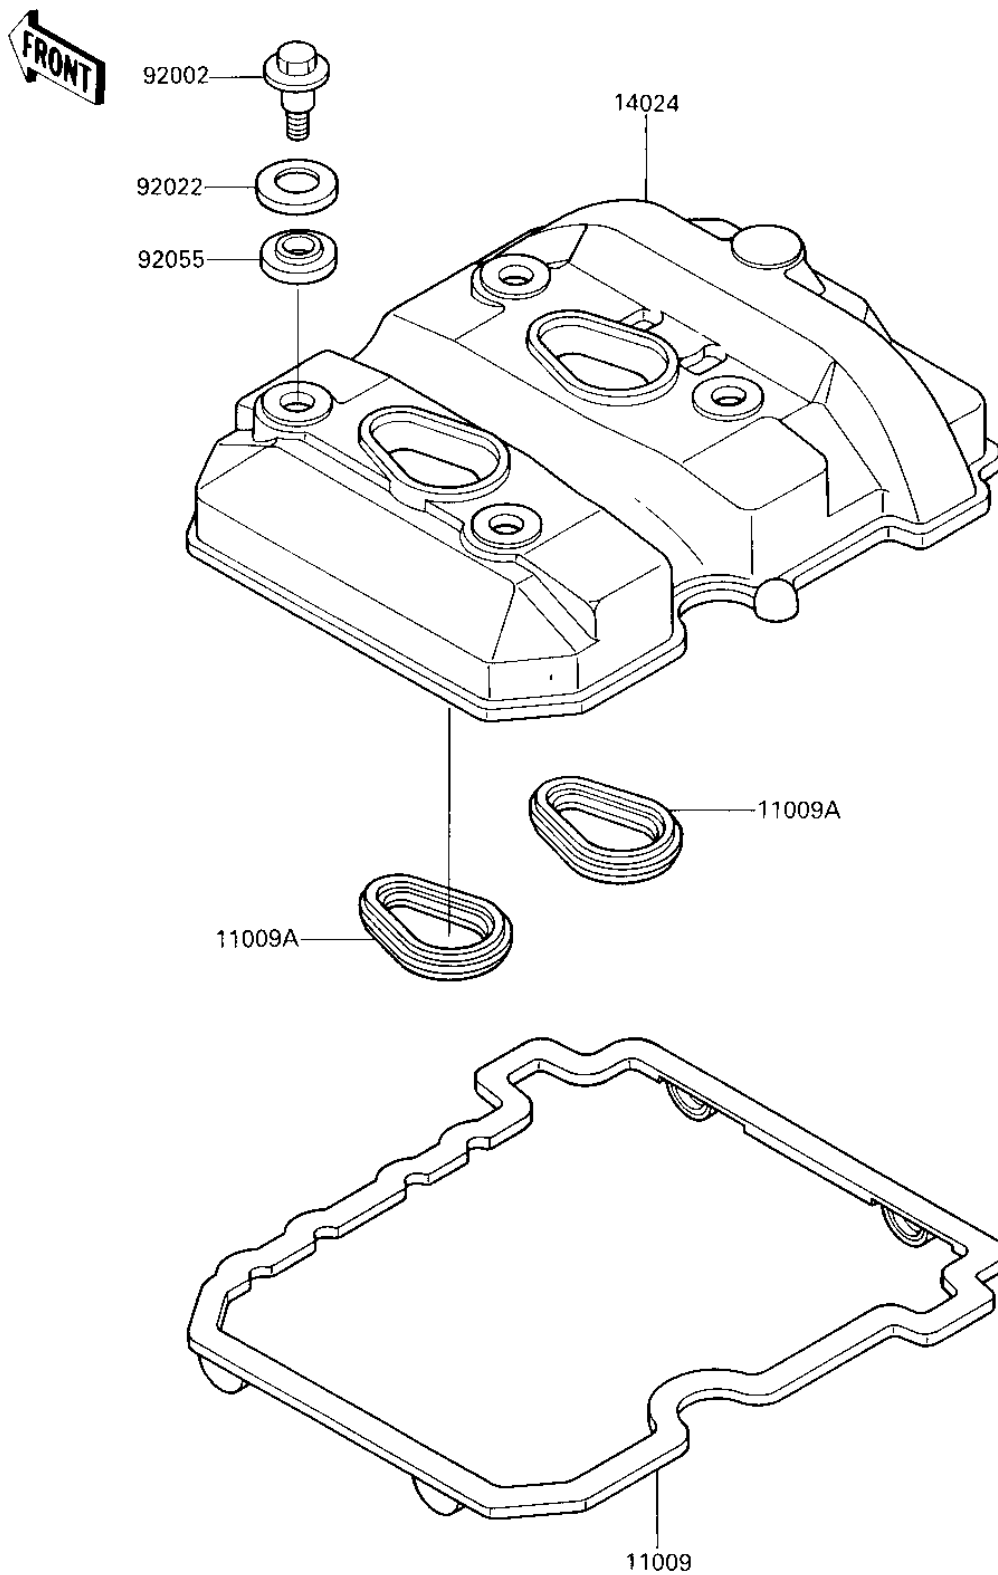

1986 NINJA® 250R PARTS DIAGRAM

CYLINDER HEAD COVER

E1112-0087

1986 NINJA® 250R PARTS LIST

CYLINDER HEAD COVER

ITEM NAME	PART NUMBER	QUANTITY
GASKET,CYLINDER HEAD (Ref # 11009)	11009-1574	1
GASKET (Ref # 11009A)	11009-1575	1
COVER,CYLINDER HEAD (Ref # 14024)	14024-1209	1
BOLT (Ref # 92002)	92150-1447	1
WASHER,HEAD COVER BOL (Ref # 92022)	92022-1637	1
RING-O,HEAD COVER BOL (Ref # 92055)	92055-1225	1