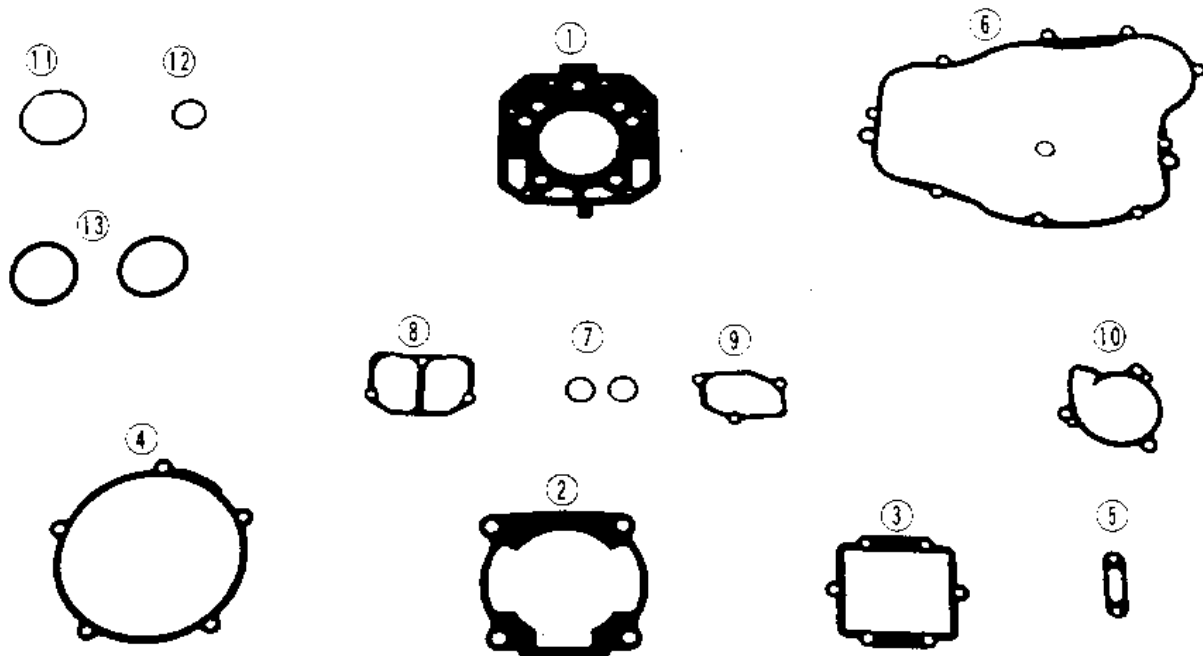

## 1986 KX™125 PARTS DIAGRAM

GASKET KIT

# Gasket kit

## KX125-E 1986

## 1986 KX™125 PARTS LIST