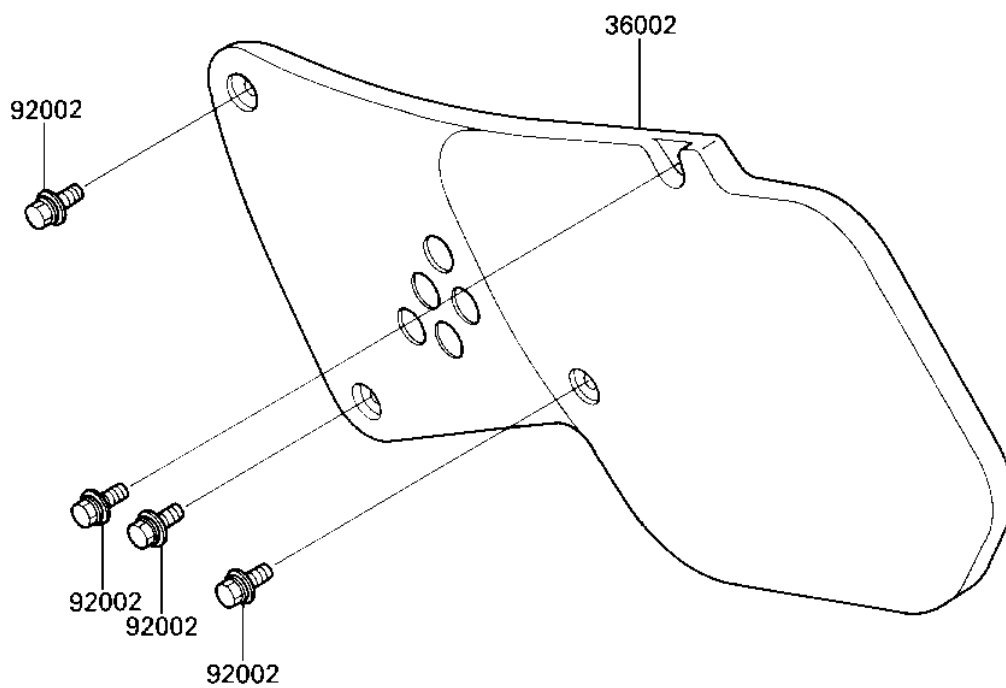

## 1986 KX™125 PARTS DIAGRAM

SIDE COVERS

F2611-0011

## 1986 KX™125 PARTS LIST

### SIDE COVERS

ITEM NAME	PART NUMBER	QUANTITY
COVER-SIDE,LH,L.GREE (Ref # 36002)	36002-5215-AE	1
COVER-SIDE,RH,L.GREE (Ref # 36002A)	36002-5216-AC	1
BOLT (Ref # 92002)	92150-1506	1
DAMPER,SIDE COVER (Ref # 92075)	92075-1598	1