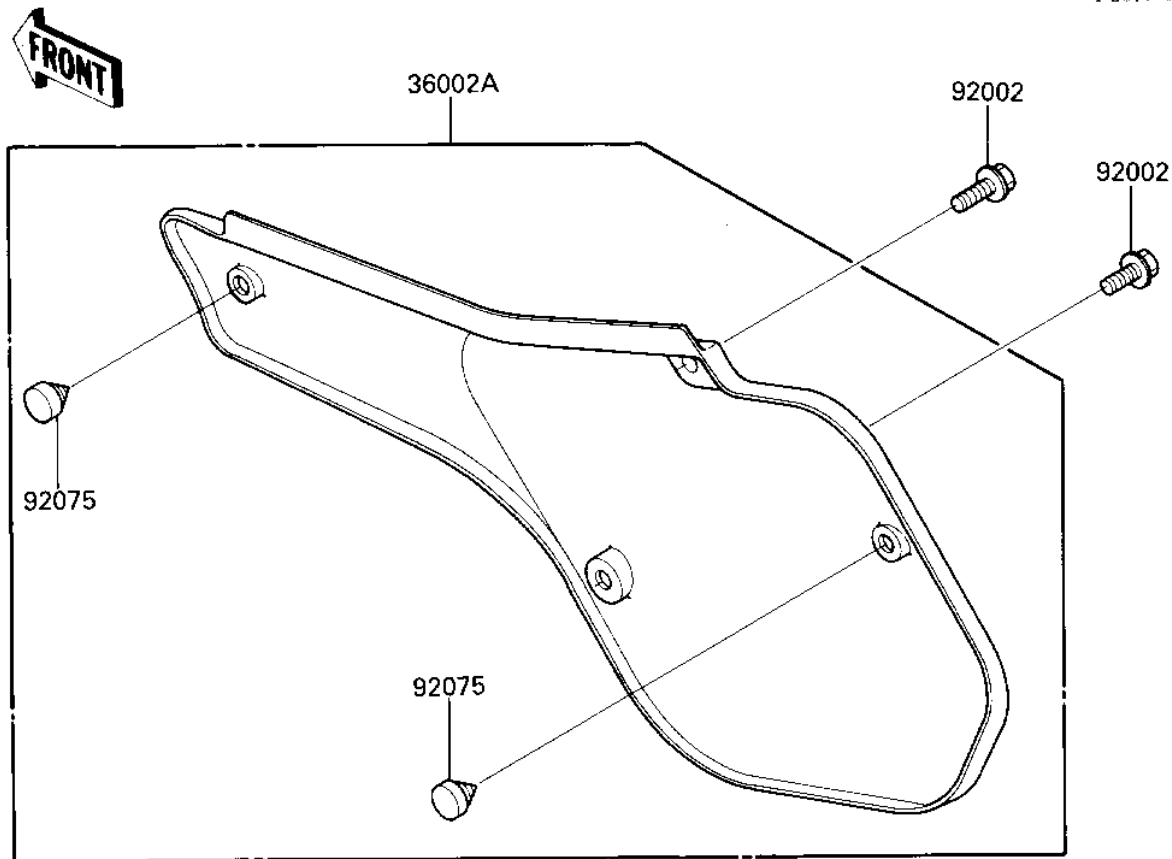

## 1986 KX™125 PARTS DIAGRAM

SIDE COVERS

F2611-0011

## 1986 KX™125 PARTS LIST

### SIDE COVERS

ITEM NAME	PART NUMBER	QUANTITY
COVER-SIDE,LH,L.GREE (Ref # 36002)	36002-5215-AE	1
COVER-SIDE,RH,L.GREE (Ref # 36002A)	36002-5216-AC	1
BOLT (Ref # 92002)	92150-1506	1
DAMPER,SIDE COVER (Ref # 92075)	92075-1598	1