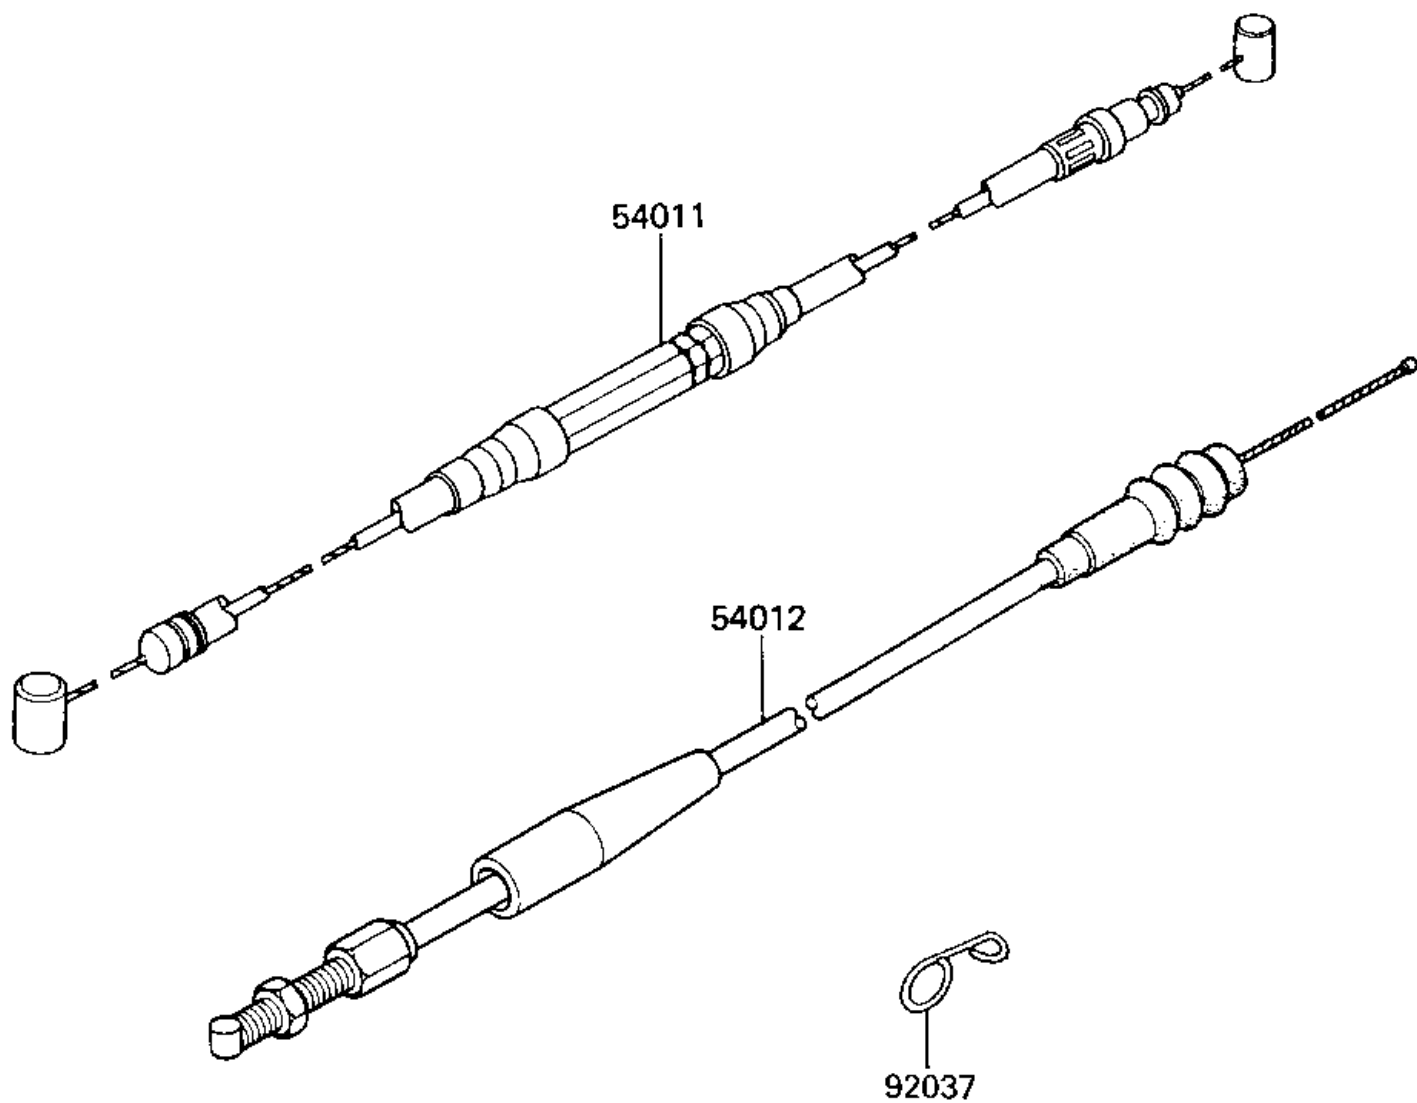

1986 KX™125 PARTS DIAGRAM

CABLES

F2540-0228

1986 KX™125 PARTS LIST

CABLES

ITEM NAME	PART NUMBER	QUANTITY
CABLE-CLUTCH (Ref # 54011)	54011-1234	1
CABLE-THROTTLE (Ref # 54012)	54012-1305	1
CLAM,CABLE (Ref # 92037)	92037-1064	1