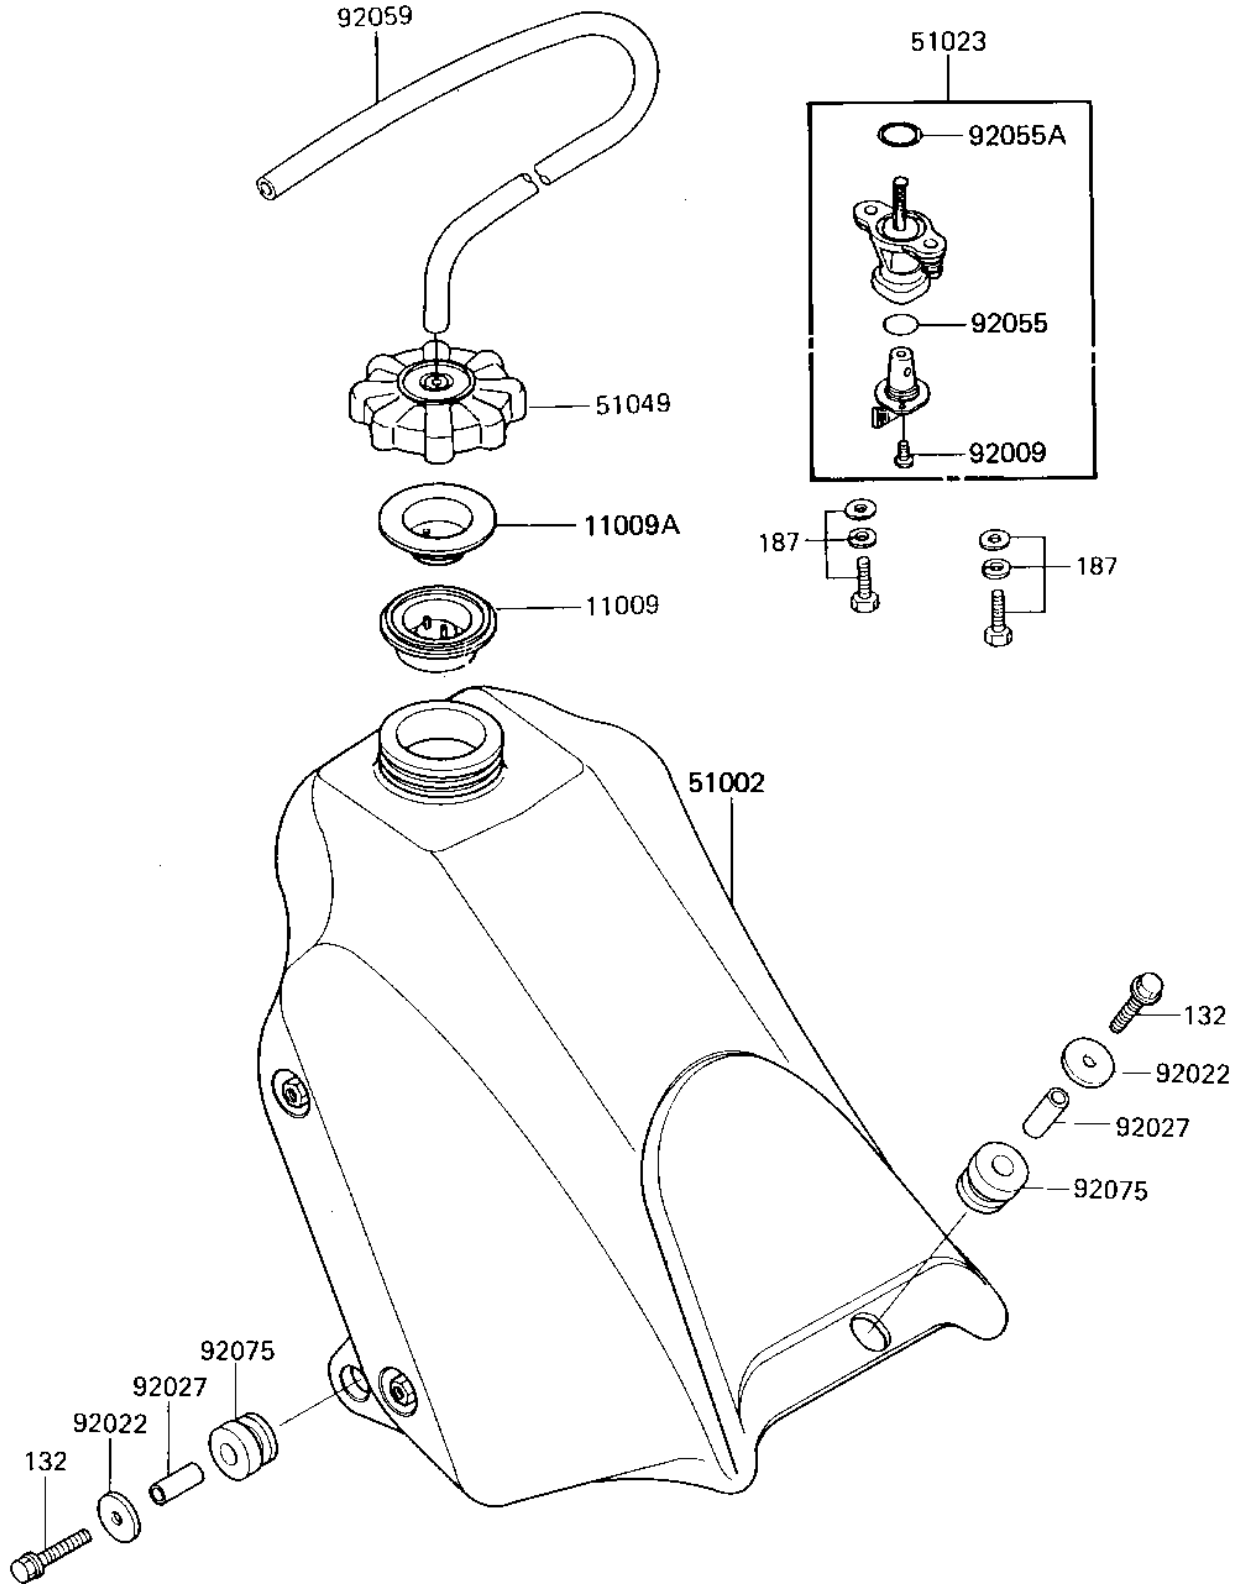

## 1986 KX™125 PARTS DIAGRAM

FUEL TANK

F2110-0313

## 1986 KX™125 PARTS LIST

### FUEL TANK

ITEM NAME	PART NUMBER	QUANTITY
GASKET,FUEL TANK (Ref # 11009)	11009-1452	1
GASKET (Ref # 11009A)	11009-1514	1
TANK-COMP-FUEL,L.GRE (Ref # 51002)	51003-5397-6W	1
TAP-ASSY-FUEL (Ref # 51023)	51023-1115	1
CAP-TANK,FUEL (Ref # 51049)	51049-1006	1
SCREW PAN HEAD 3X8 (Ref # 92009)	220E0308	1
WASHER (Ref # 92022)	92022-1690	1
COLLAR,6.8X10X14 (Ref # 92027)	92027-1966	1
RING-O (Ref # 92055)	92055-1299	1
RING-O (Ref # 92055A)	92055-1300	1
TUBE,5X9X350 (Ref # 92059)	92059-1265	1
DAMPER (Ref # 92075)	92075-1787	1
BOLT-FLANGED-SMALL (Ref # 132)	132G0625	1
BOLT-UPSET-WSP (Ref # 187)	187B0616	1