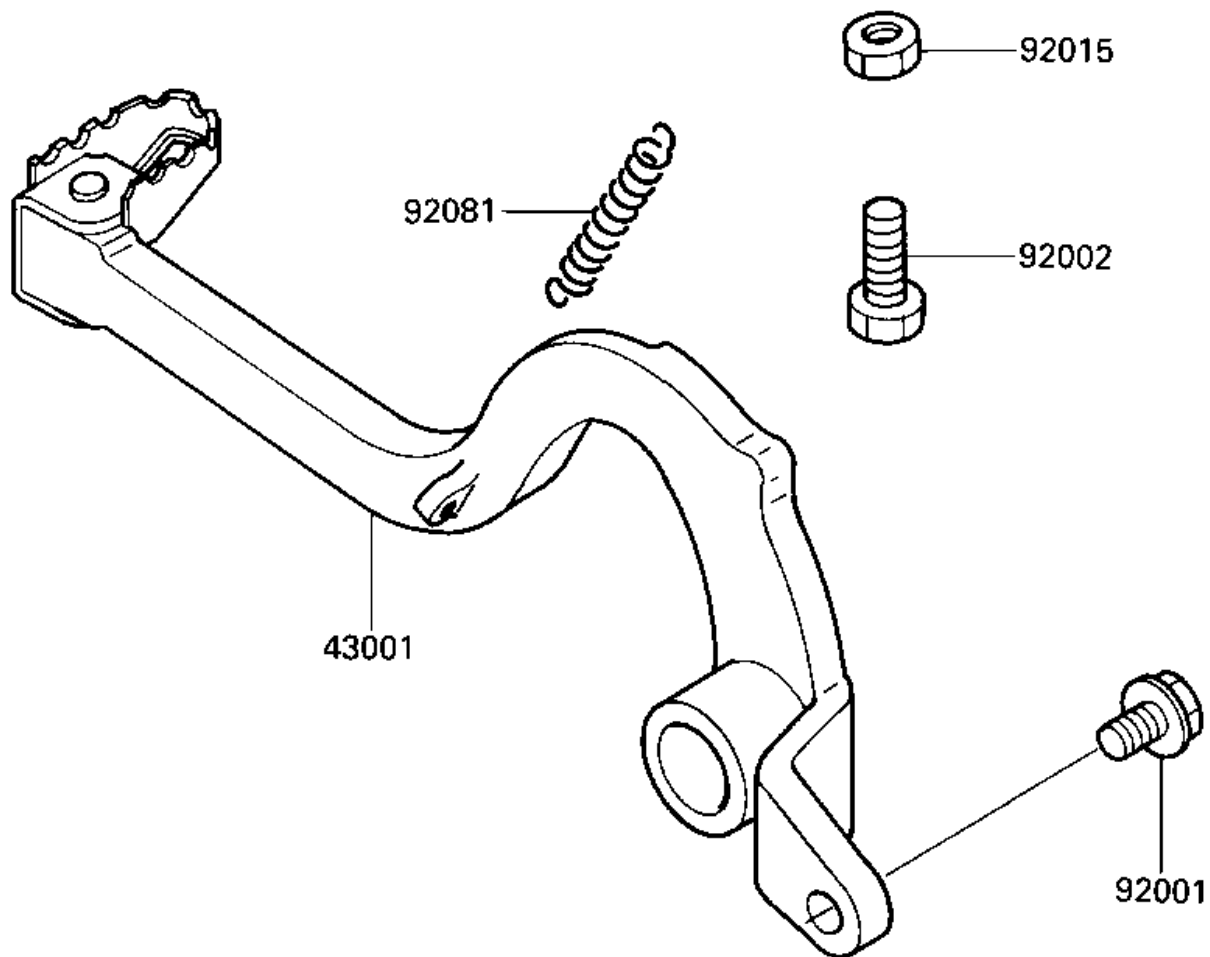

1986 KX™125 PARTS DIAGRAM

BRAKE PEDAL

F2260-0163

1986 KX™125 PARTS LIST

BRAKE PEDAL

ITEM NAME	PART NUMBER	QUANTITY
LEVER-BRAKE,PEDAL (Ref # 43001)	43001-1194	1
BOLT,HEX HEAD,6X10 (Ref # 92001)	92001-1034	1
BOLT,6X20 (Ref # 92002)	92002-1373	1
NUT,6MM (Ref # 92015)	92015-1391	1
SPRING (Ref # 92081)	92081-1932	1