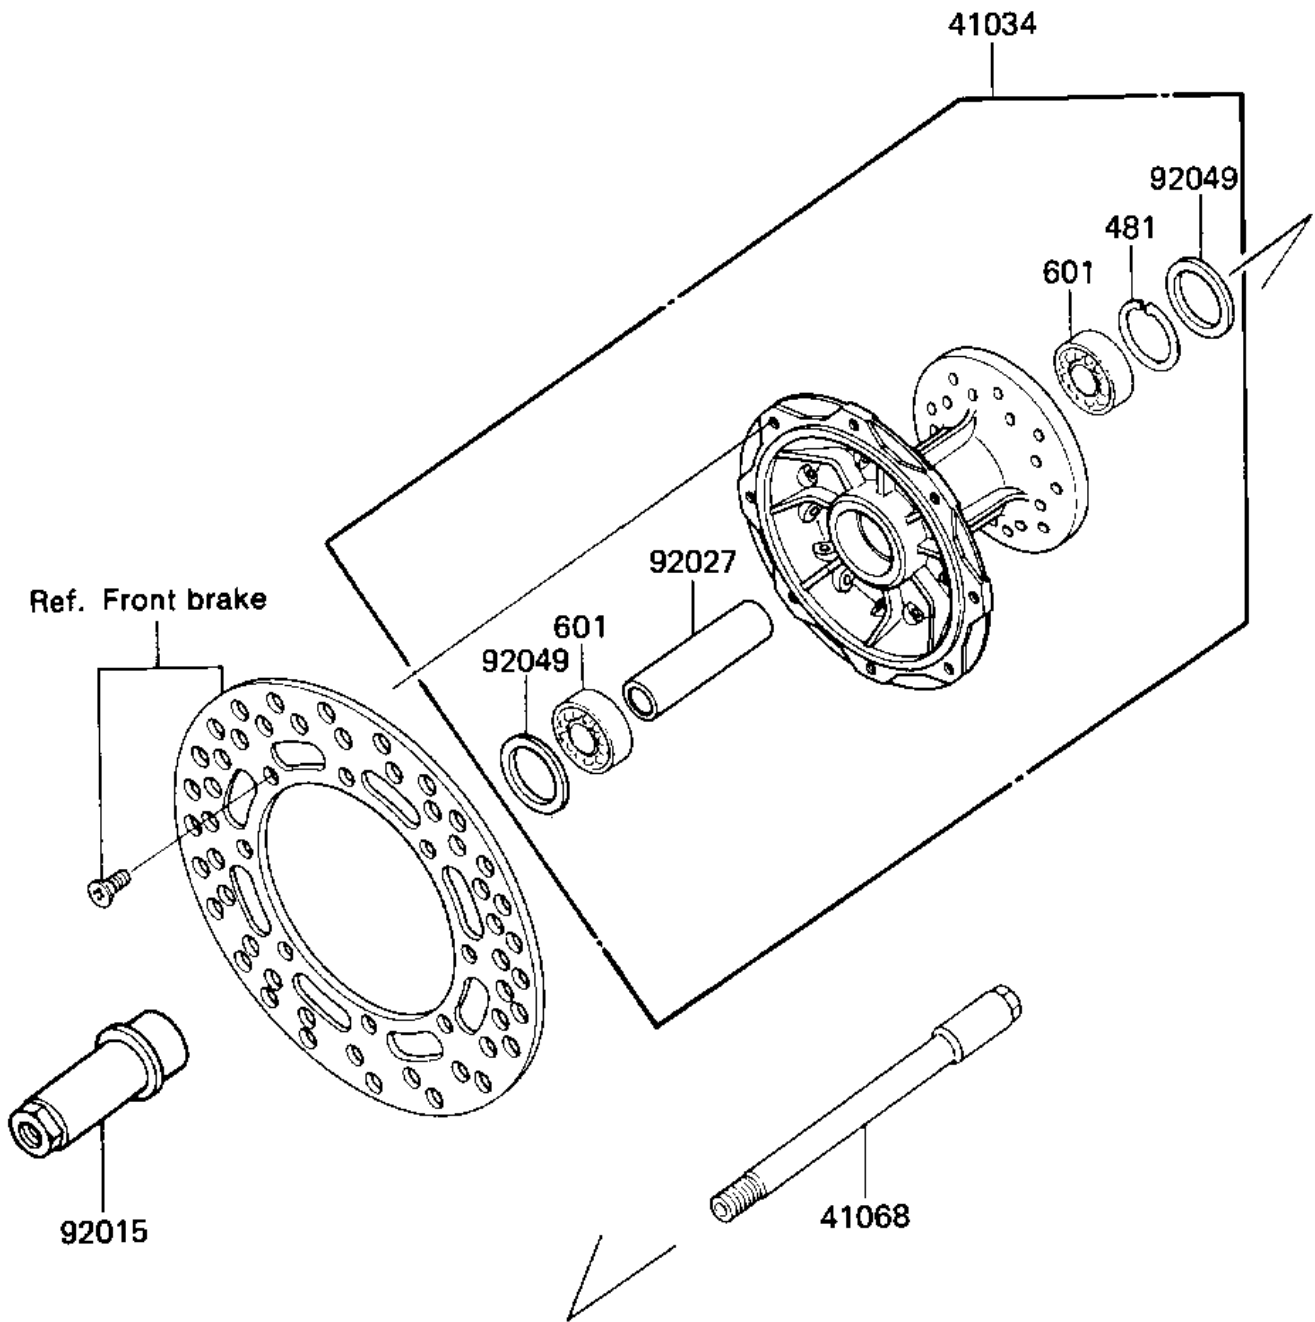

1986 KX™125 PARTS DIAGRAM

FRONT HUB

F2230-0125

1986 KX™125 PARTS LIST

FRONT HUB

ITEM NAME	PART NUMBER	QUANTITY
DRUM-ASSY,FR BRAKE (Ref # 41034)	41034-1115	1
AXLE,FR (Ref # 41068)	41068-1241	1
NUT,FR AXLE (Ref # 92015)	92015-1462	1
COLLAR,FR BRAKE DRUM (Ref # 92027)	92027-1829	1
SEAL-OIL,BSNC2 22404 (Ref # 92049)	92049-1204	1
RING, SNAP,43.5M/M (Ref # 481)	92033-1040	1
BEARING BALL (Ref # 601)	601B6203U	1