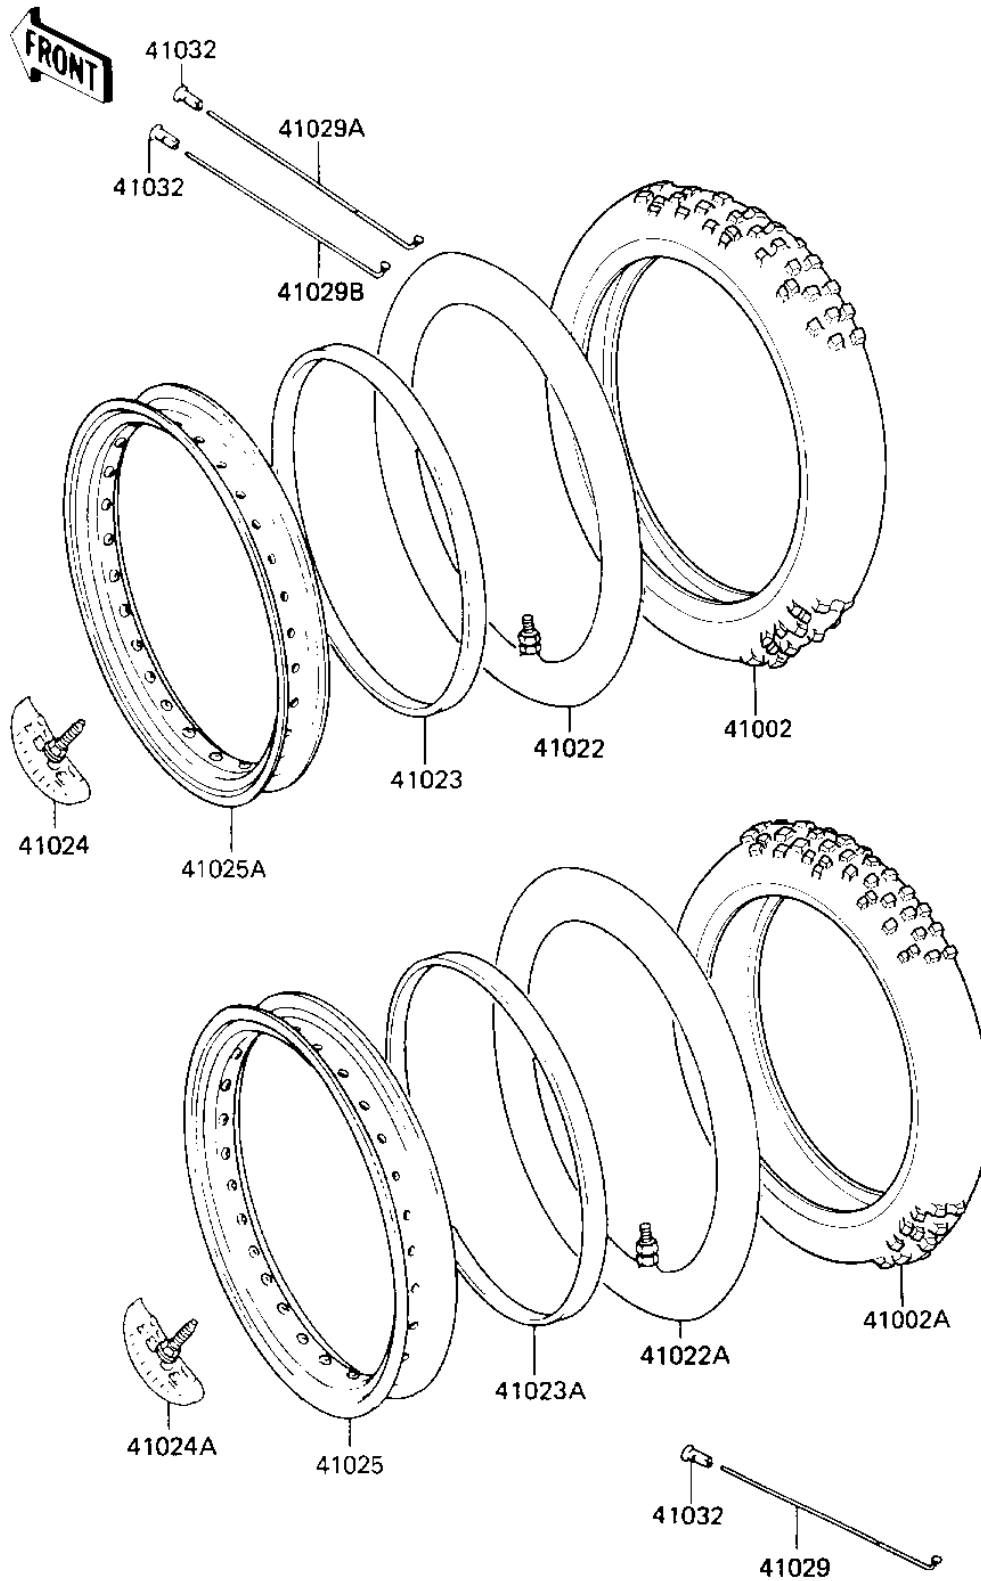

## 1986 KX™125 PARTS DIAGRAM

WHEELS/TIRES

F2210-0136

## 1986 KX™125 PARTS LIST

### WHEELS/TIRES

ITEM NAME	PART NUMBER	QUANTITY
TIRE,FR (Ref # 41002)	41002-1593	1
TIRE,RR (Ref # 41002A)	41002-1594	1
TUBE-TIRE,80/100-21( (Ref # 41022)	41022-1118	1
TUBE-TIRE,100/100-18 (Ref # 41022A)	41022-1119	1
BAND-RIM,80/100-21(D (Ref # 41023)	41023-1069	1
BAND-RIM,100/100-18( (Ref # 41023A)	41023-1070	1
PROTECTOR,BEAD 1.60A (Ref # 41024)	41024-010	1
PROTECTOR,BEAD,1.85B (Ref # 41024A)	41024-011	1
RIM,RR,1.85X18 (Ref # 41025)	41025-1173	1
RIM,FR,1.60X21 (Ref # 41025A)	41025-1117	1
SPOKE-INNER,RR,LH (Ref # 41029)	41029-1123	1
SPOKE-INNER,FR,RH (Ref # 41029A)	41029-1152	1
SPOKE-INNER,FR,LH (Ref # 41029B)	41029-1153	1
NIPPLE-SPOKE (Ref # 41032)	41032-1061	1