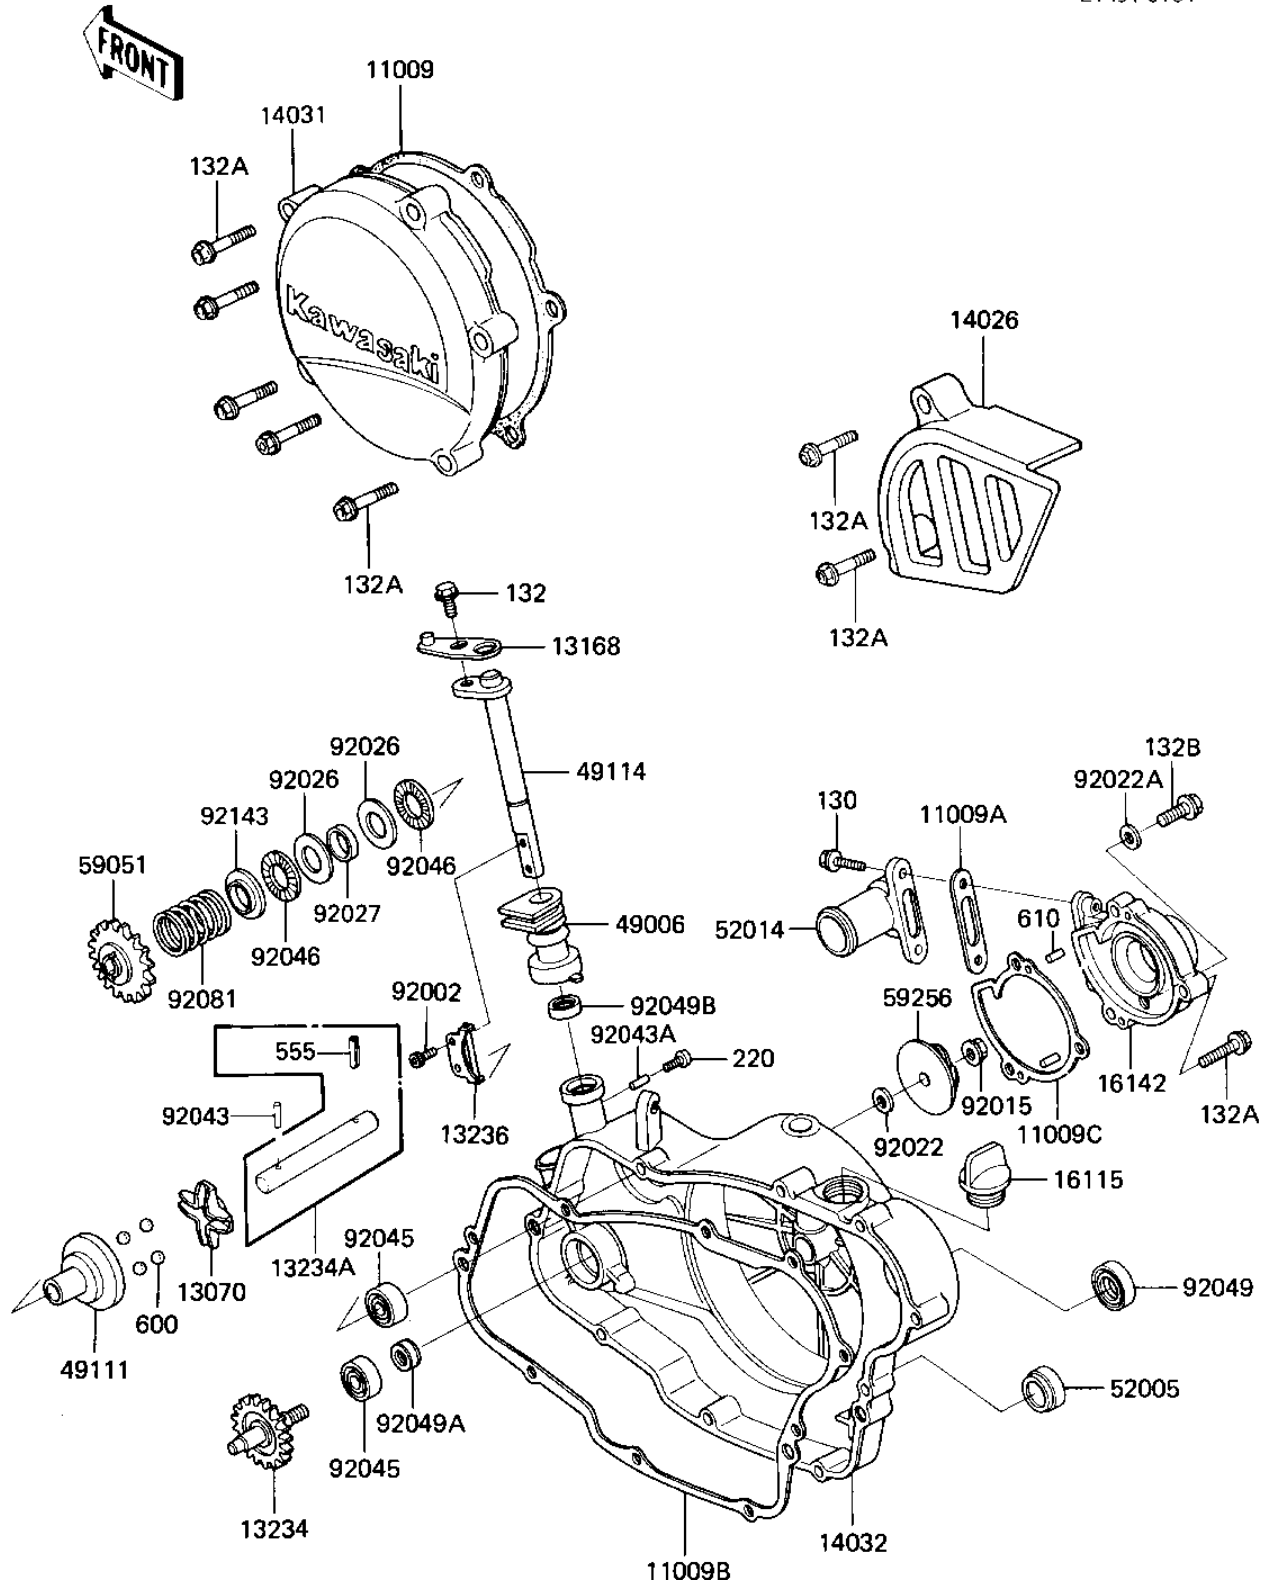

1986 KX™125 PARTS DIAGRAM

ENGINE COVERS/WATER PUMP

E1431-0164

1986 KX™125 PARTS LIST

ENGINE COVERS/WATER PUMP

ITEM NAME	PART NUMBER	QUANTITY
GASKET,GENERATOR COV (Ref # 11009)	11009-1266	1
GASKET,ELBOW (Ref # 11009A)	11009-1952	1
GASKET,CLUTCH COVER (Ref # 11009B)	11009-1453	1
GASKET,WATER PUMP CO (Ref # 11009C)	11009-1998	1
GUIDE (Ref # 13070)	13070-1122	1
LEVER,GOVERNOR (Ref # 13168)	13168-1248	1
SHAFT-COMP,WATER PUM (Ref # 13234)	13234-1053	1
SHAFT-COMP,GOVERNOR (Ref # 13234A)	13234-1059	1
LEVER-COMP,GOVERNOR (Ref # 13236)	13236-1182	1
COVER-CHAIN (Ref # 14026)	14026-1119	1
COVER-GENERATOR (Ref # 14031)	14031-1074	1
COVER-CLUTCH (Ref # 14032)	14032-1177	1
FILLER,OIL (Ref # 16115)	16115-018	1
COVER-PUMP,WATER (Ref # 16142)	16142-1058	1
BOOT,GOVERNOR (Ref # 49006)	49006-1171	1
HOLDER-GOVERNOR WEIG (Ref # 49111)	49111-1051	1
SHAFT-GOVERNOR (Ref # 49114)	49114-1051	1
GAUGE,OIL LEVEL (Ref # 52005)	52005-1055	1
ELBOW (Ref # 52014)	52014-5001	1
GEAR-SPUR,GOVERNOR (Ref # 59051)	59051-1126	1
IMPELLER,WATER PUMP (Ref # 59256)	59256-1002	1
BOLT,SOCKET,4X8 (Ref # 92002)	92002-1403	1
NUT-6MM (Ref # 92015)	92015-1078	1
WASHER,6X14X2 (Ref # 92022)	92022-1393	1
WASHER,8.2X14X1 (Ref # 92022A)	92022-1488	1
SPACER,15X28X1 (Ref # 92026)	92026-1238	1
COLLAR,15.2X17X4 (Ref # 92027)	92027-1839	1
PIN,3X12.8 (Ref # 92043)	92043-1256	1
PIN,2X9.8 (Ref # 92043A)	92043-1293	1