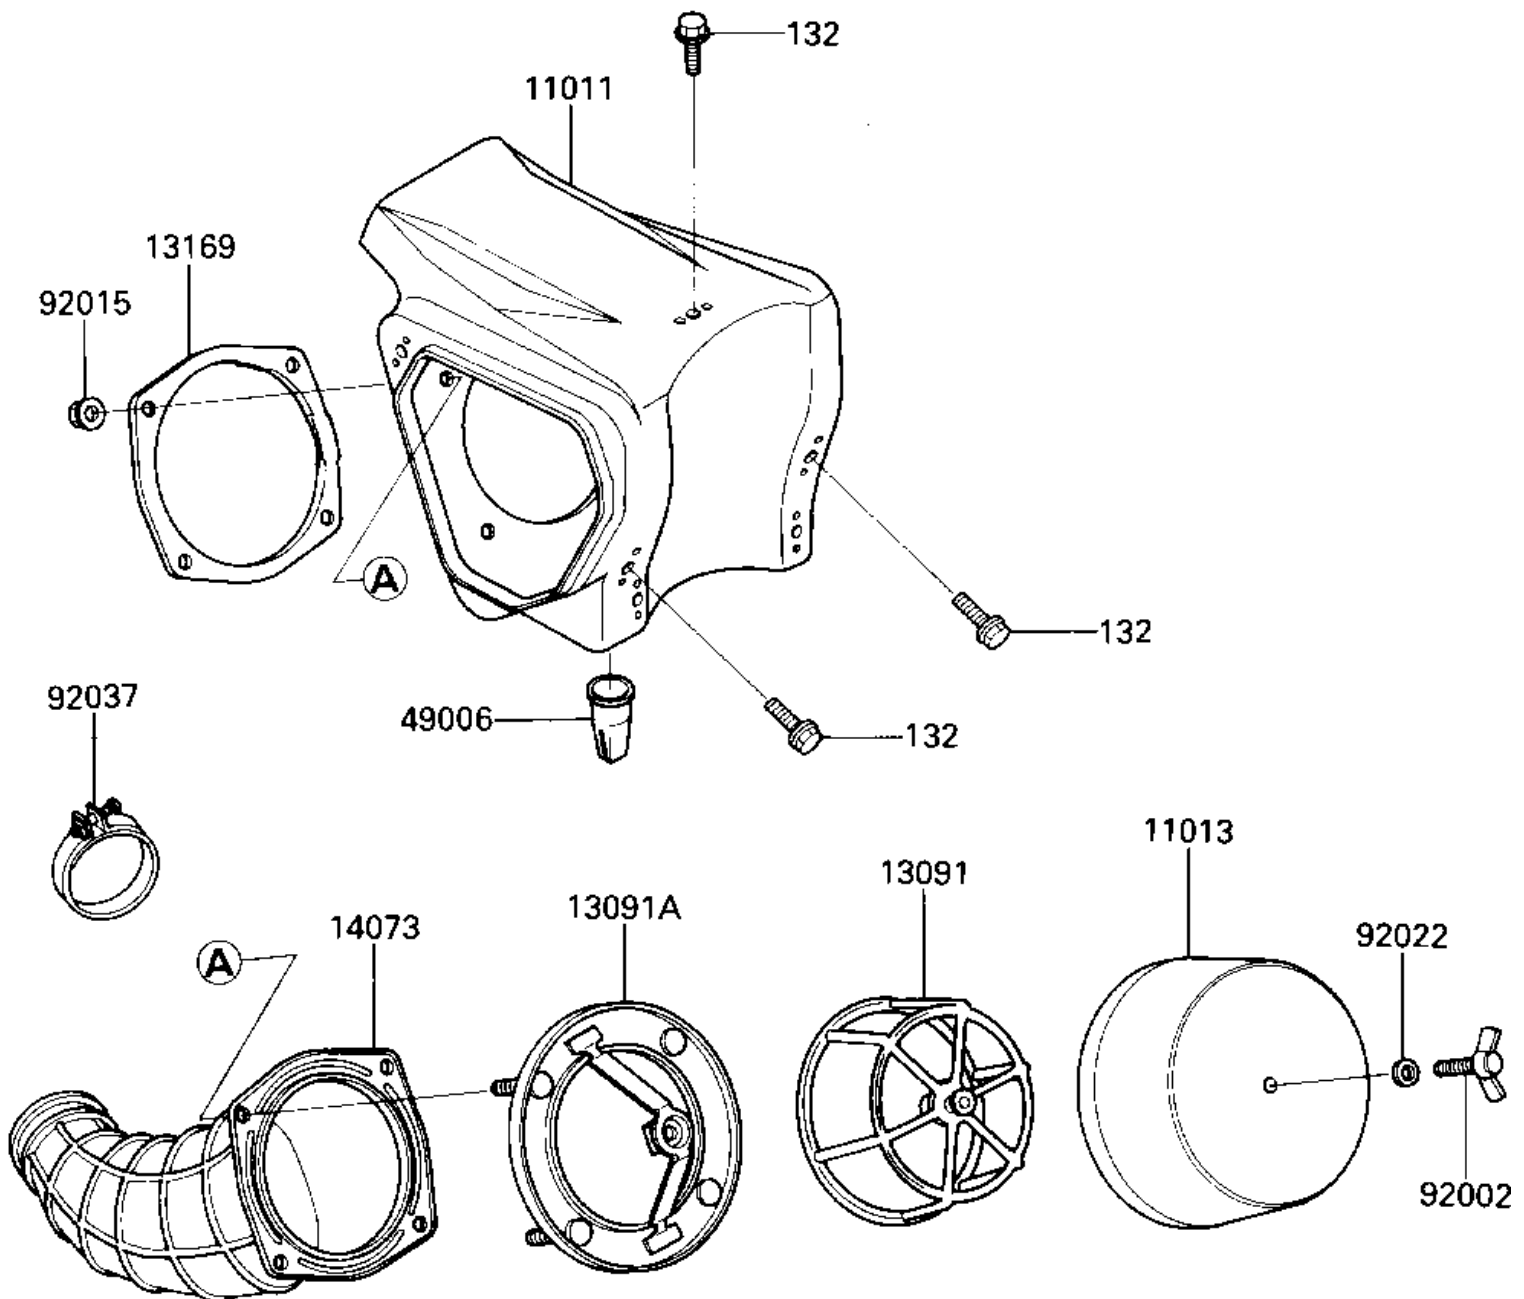

1986 KX™125 PARTS DIAGRAM

AIR CLEANER

E1130-0199

1986 KX™125 PARTS LIST

AIR CLEANER

ITEM NAME	PART NUMBER	QUANTITY
CASE-AIR FILTER (Ref # 11011)	11011-1206	1
ELEMENT-AIR FILTER (Ref # 11013)	11013-1134	1
HOLDER,ELEMENT (Ref # 13091)	13091-1400	1
HOLDER,AIR FILTER EL (Ref # 13091A)	13091-1401	1
PLATE,DUCT (Ref # 13169)	13169-1968	1
DUCT,AIR FILTER (Ref # 14073)	14073-1235	1
BOOT (Ref # 49006)	49006-1012	1
BOLT (Ref # 92002)	92002-1719	1
NUT-6MM (Ref # 92015)	92015-1078	1
WASHER 6.5X20X1.6T (Ref # 92022)	92022-125	1
CLAMP (Ref # 92037)	92037-171	1
BOLT-FLANGED-SMALL (Ref # 132)	132G0612	1