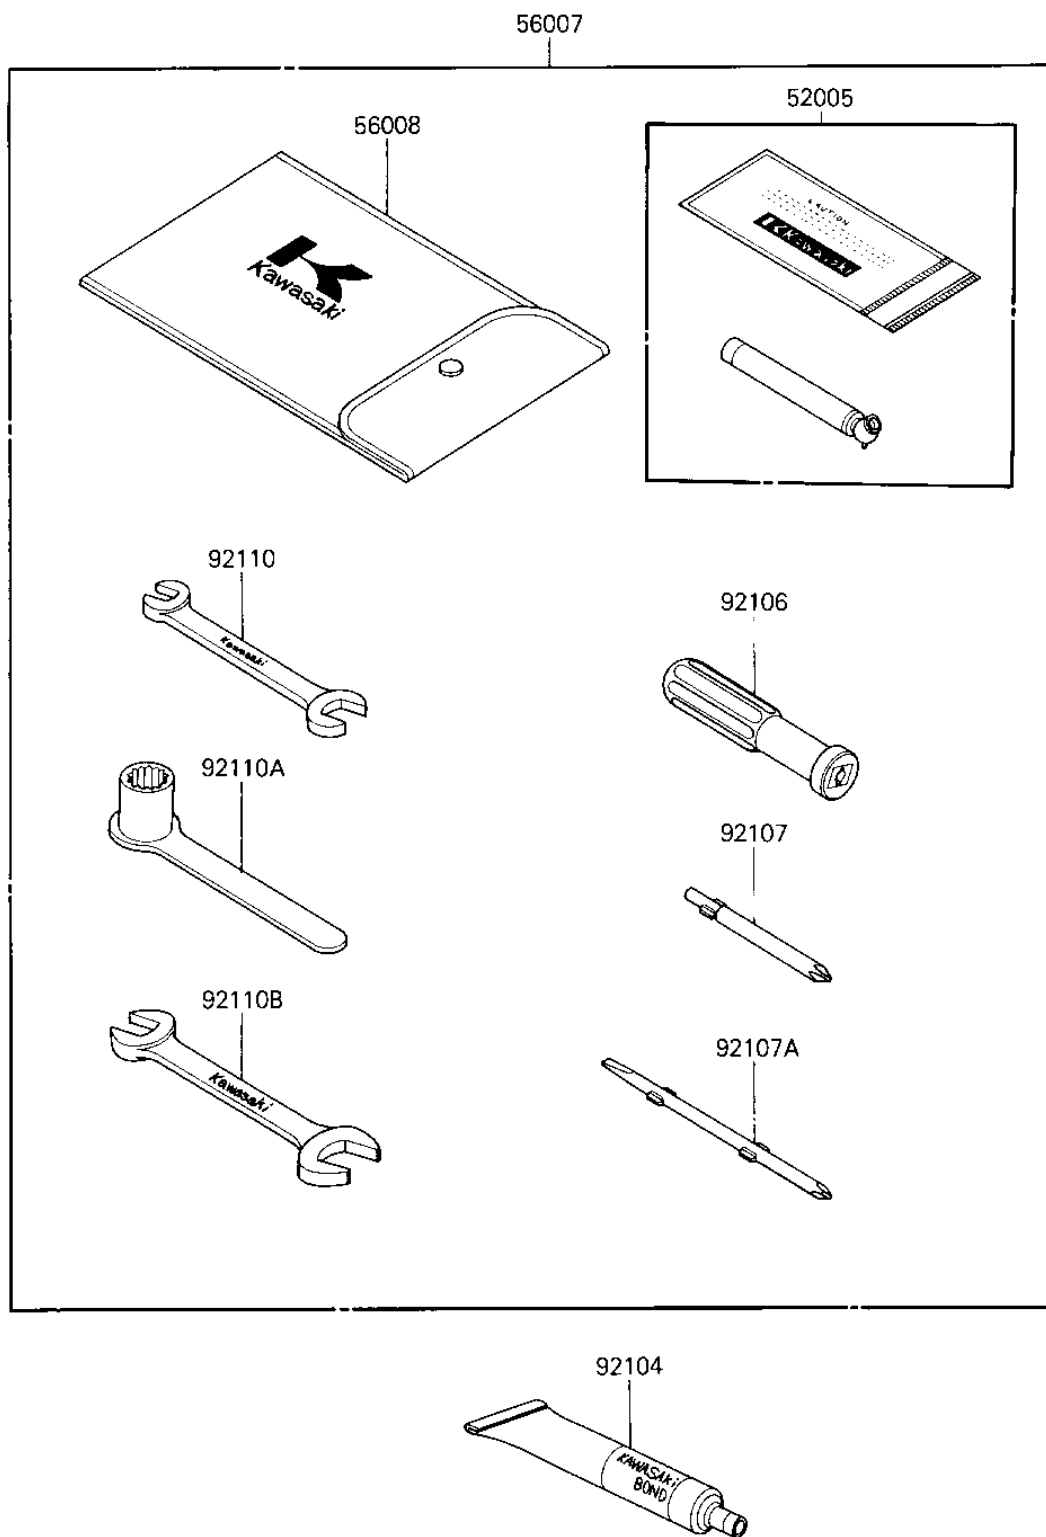

1986 Tecate® PARTS DIAGRAM

OWNER TOOLS

F2810-0221

1986 Tecate® PARTS LIST

OWNER TOOLS

ITEM NAME	PART NUMBER	QUANTITY
GAUGE,AIR (Ref # 52005)	52005-1082	1
TOOLKIT (Ref # 56007)	56007-1309	1
BAG,TOOL (Ref # 56008)	56008-1007	1
LIQUID GASKET (Ref # 92104)	92104-002	1
GRIP,SCREW DRIVER (Ref # 92106)	92106-1001	1
SCREW DRIVER #3 PHLIP (Ref # 92107)	92107-005	1
92107-1052 (Canada) (Ref # 92107A)	92107-1051	1
TOOL-WRENCH,OPEN END, (Ref # 92110)	92110-1152	1
TOOL-WRENCH,SPARK PLU (Ref # 92110A)	92110-1126	1
TOOL-WRENCH,OPEN END, (Ref # 92110B)	92110-1153	1