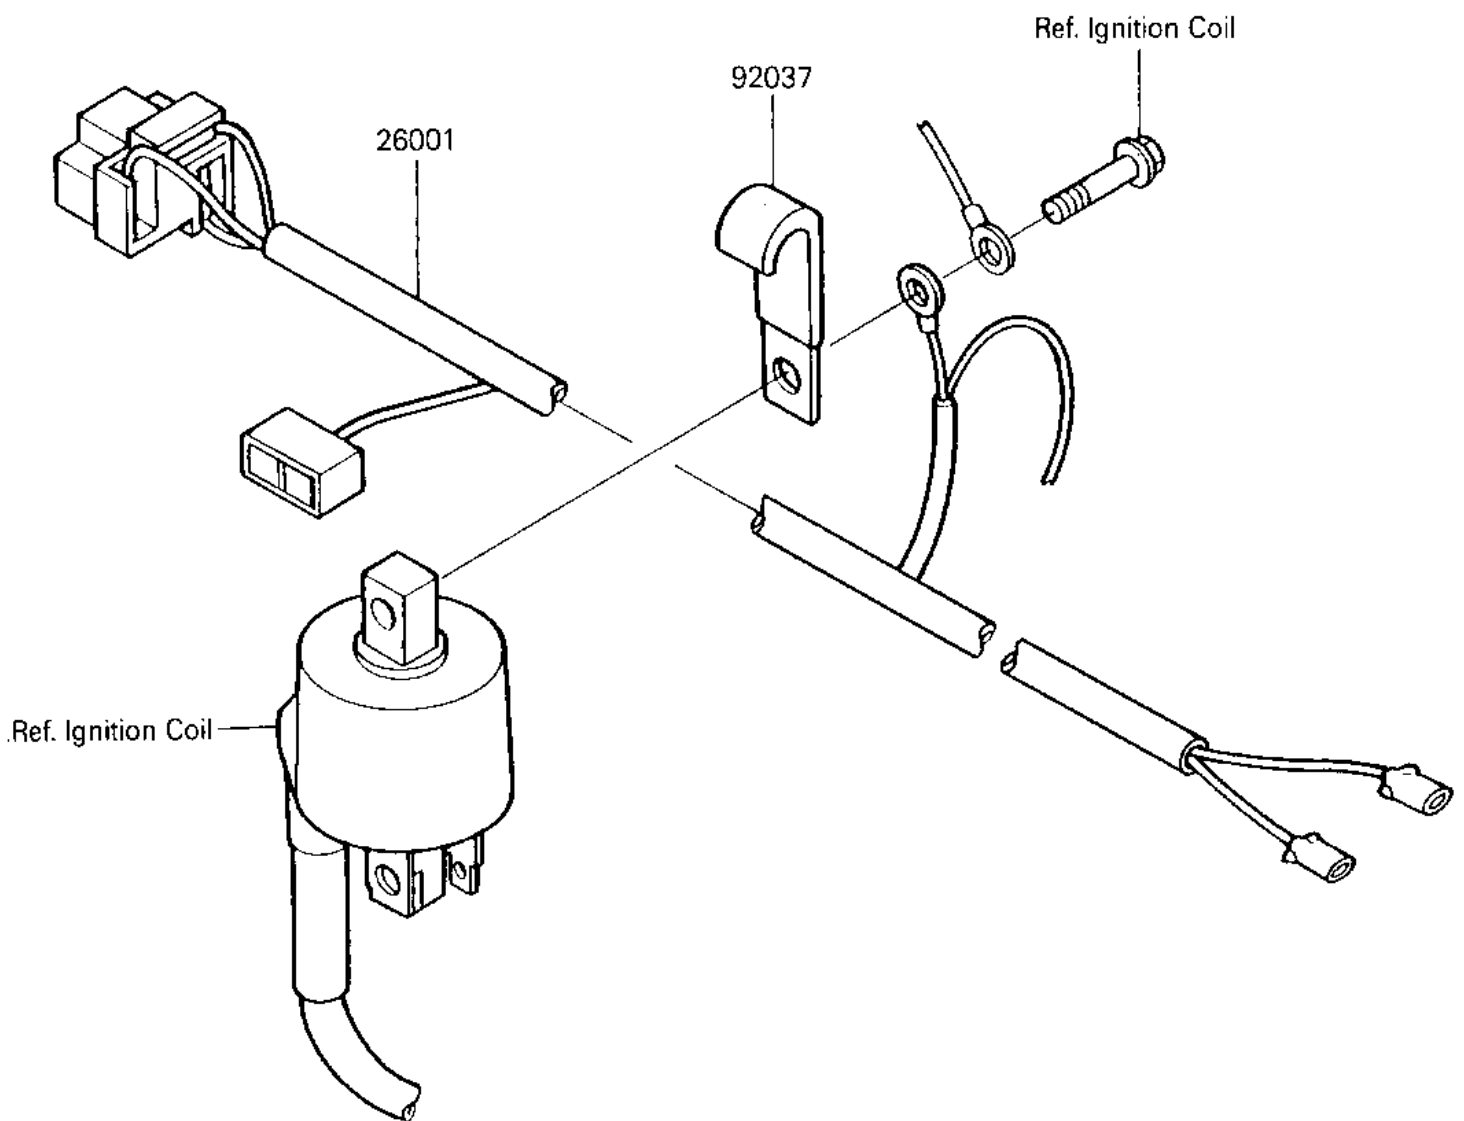

1986 Tecate® PARTS DIAGRAM

CHASSIS ELECTRICAL EQUIPMENT

F2760-0359

1986 Tecate® PARTS LIST

CHASSIS ELECTRICAL EQUIPMENT

ITEM NAME	PART NUMBER	QUANTITY
HARNESS,MAIN (Ref # 26001)	26001-1743	1
CLAMP,WIRING HARNESS (Ref # 92037)	92037-1069	1